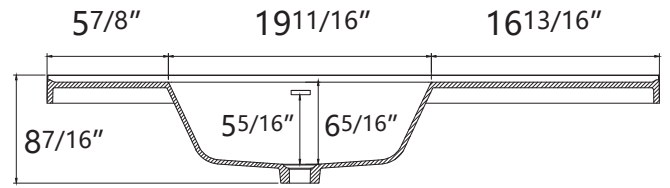

# DIMENSION DETAILS

### Belize 42"

# COUNTERTOP SIZE

# VANITY SIZE