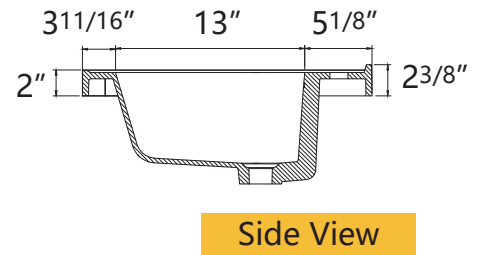

# DIMENSION DETAILS

### Belize 42"

# COUNTERTOP SIZE

# VANITY SIZE