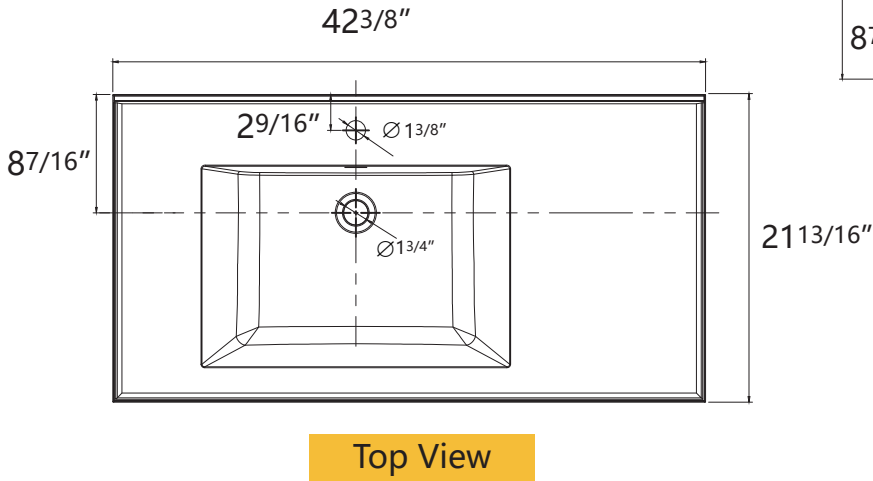

# DIMENSION DETAILS

### Belize 42"

# COUNTERTOP SIZE

# VANITY SIZE