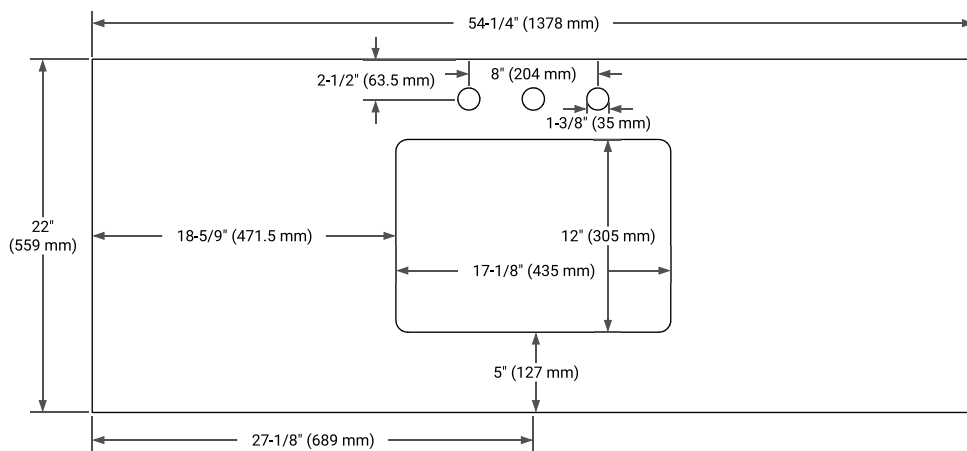

54" SINGLE RECTANGLE SINK COUNTERTOP WITH 1.5" THICKNESS

OVERALL DIMENSIONS

54.25" W x 22" D x 1.5" H

COUNTERTOP OPTIONS

Carrara White Quartz

FEATURES

- Solid countertop with mitered edges & seams
- Undermount white rectangular sink
- Pre-drilled for 8" widespread faucet

INCLUDED

- Countertop
- Matching Backsplash
- Rectangle Sink

COUNTERTOP PLAN VIEW

EDGE SIDE VIEW

THREE DIMENSIONAL COUNTERTOP VIEW