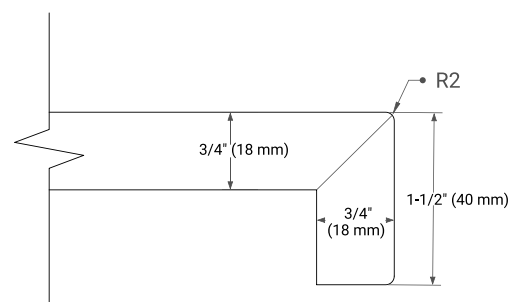

54" SINGLE RECTANGLE SINK COUNTERTOP WITH 1.5" THICKNESS

OVERALL DIMENSIONS

54.25" W x 22" D x 1.5" H

COUNTERTOP OPTIONS

Carrara White Quartz

FEATURES

- Solid countertop with mitered edges & seams
- Undermount white rectangular sink
- Pre-drilled for 8" widespread faucet

INCLUDED

- Countertop
- Matching Backsplash
- Rectangle Sink

COUNTERTOP PLAN VIEW

EDGE SIDE VIEW

THREE DIMENSIONAL COUNTERTOP VIEW