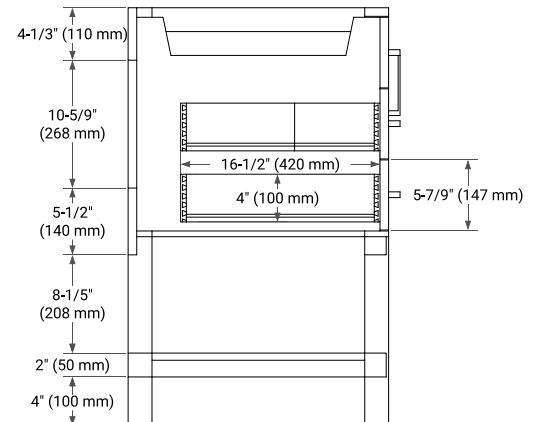

54" SINGLE SINK BASE CABINET

BASE CABINET DIMENSIONS

54" W x 21.5" D x 34.5" H

FEATURES

- Solid wood frame & plywood panels
- Dovetail drawers and joints
- Soft closing doors & drawers

HARDWARE FINISHES*

Brushed Nickel Satin Brass Matte Black Polished Chrome

54" SINGLE RECTANGLE SINK COUNTERTOP WITH 1.5" THICKNESS

OVERALL DIMENSIONS

54.25" W x 22" D x 1.5" H

COUNTERTOP OPTIONS

Carrara White Quartz

FEATURES

- Solid countertop with mitered edges & seams
- Undermount white rectangular sink
- Pre-drilled for 8" widespread faucet

INCLUDED

- Countertop
- Matching Backsplash
- Rectangle Sink

COUNTERTOP PLAN VIEW

EDGE SIDE VIEW

THREE DIMENSIONAL COUNTERTOP VIEW