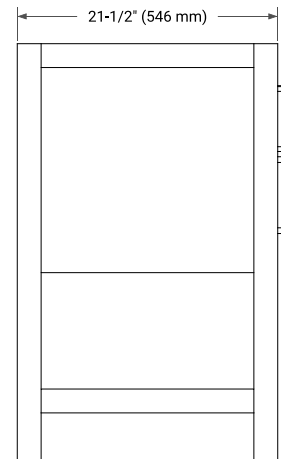

54" SINGLE SINK BASE CABINET

BASE CABINET DIMENSIONS

54" W x 21.5" D x 34.5" H

FEATURES

- Solid wood frame & plywood panels
- Dovetail drawers and joints
- Soft closing doors & drawers

HARDWARE FINISHES*

Brushed Nickel   Satin Brass   Matte Black   Polished Chrome

*Hardware comes preinstalled with the illustrated option. Other finishes are available on our online store if you prefer a different one.

AVAILABLE COLORS

White   Grey   Midnight Blue

FRONT VIEW

SIDE VIEW

PLAN VIEW