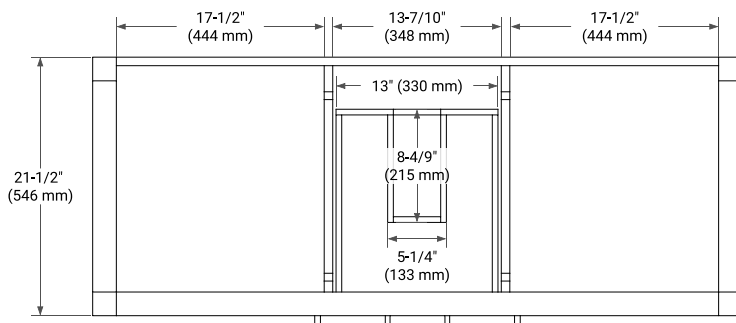

54" SINGLE SINK BASE CABINET

BASE CABINET DIMENSIONS

54" W x 21.5" D x 34.5" H

FEATURES

- Solid wood frame & plywood panels
- Dovetail drawers and joints
- Soft closing doors & drawers

HARDWARE FINISHES*

Brushed Nickel Satin Brass Matte Black Polished Chrome

54" SINGLE RECTANGLE SINK COUNTERTOP WITH 1.5" THICKNESS

OVERALL DIMENSIONS

54.25" W x 22" D x 1.5" H

COUNTERTOP OPTIONS

Carrara White Quartz

FEATURES

- Solid countertop with mitered edges & seams
- Undermount white rectangular sink
- Pre-drilled for 8" widespread faucet

INCLUDED

- Countertop
- Matching Backsplash
- Rectangle Sink

COUNTERTOP PLAN VIEW

EDGE SIDE VIEW

THREE DIMENSIONAL COUNTERTOP VIEW