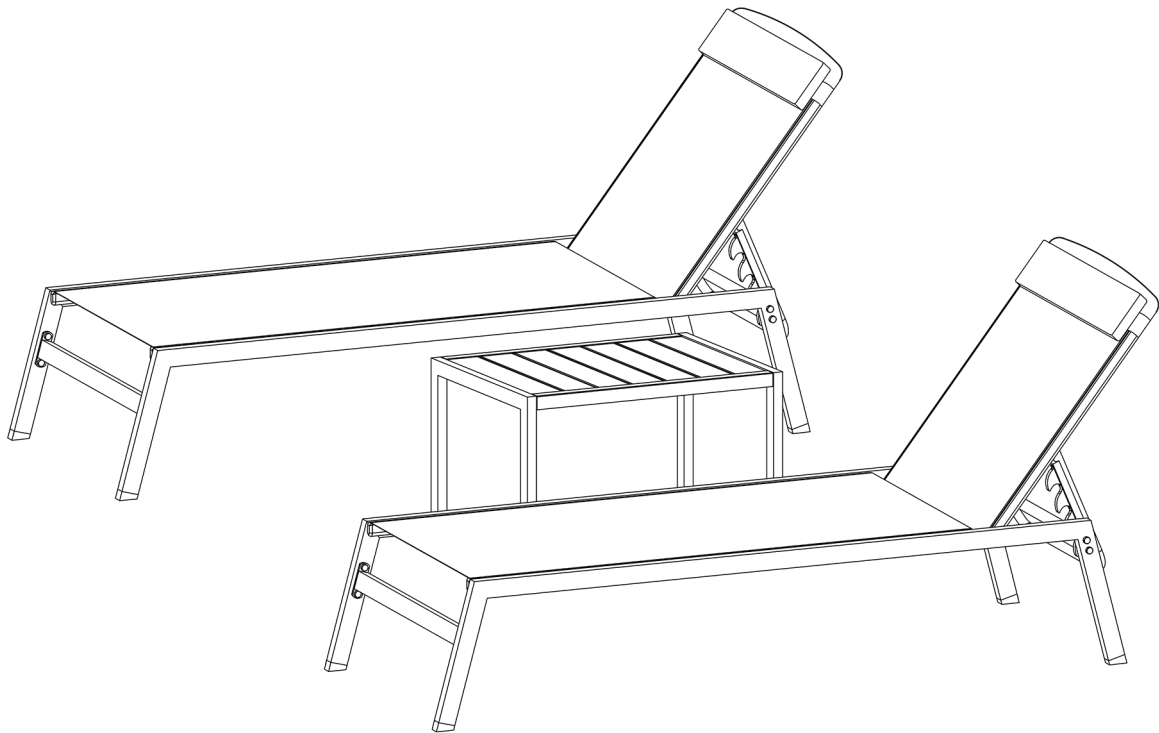

Patio Chaise Lounge Chair Set Assembly Manual

- Prior to assembly, please confirm all of the parts listed included.
- All bolts should be tightened before use. Maybe, you need allen wrench for assembly.

<p>A</p>  <p>2PCS</p>	<p>B</p>  <p>2PCS</p>	<p>C</p>  <p>2PCS</p>	<p>D</p>  <p>2PCS</p>	<p>E</p>  <p>2PCS</p>	<p>F</p>  <p>2PCS</p>
<p>G</p>  <p>2PCS</p>	<p>H</p>  <p>2PCS</p>	<p>I</p>  <p>1PC</p>	<p>J</p>  <p>2PC</p>		
<p>K</p>  <p>M6X16 8PCS</p>	<p>M</p>  <p>M6X30 18PCS</p>	<p>O</p>  <p>M6X35 20PCS</p>	<p>P</p>  <p>6PCS</p>	<p>Q</p>  <p>4PCS</p>	<p>R</p>  <p>4PCS</p>
<p>S</p>  <p>4PCS</p>	<p>T</p>  <p>50PCS</p>	<p>U</p>  <p>4PCS</p>	<p>V</p>  <p>M6X50 4PCS</p>	<p>W</p>  <p>2X</p>	<p>X</p>  <p>1X</p>
<p>①</p> 			<p>②</p> 