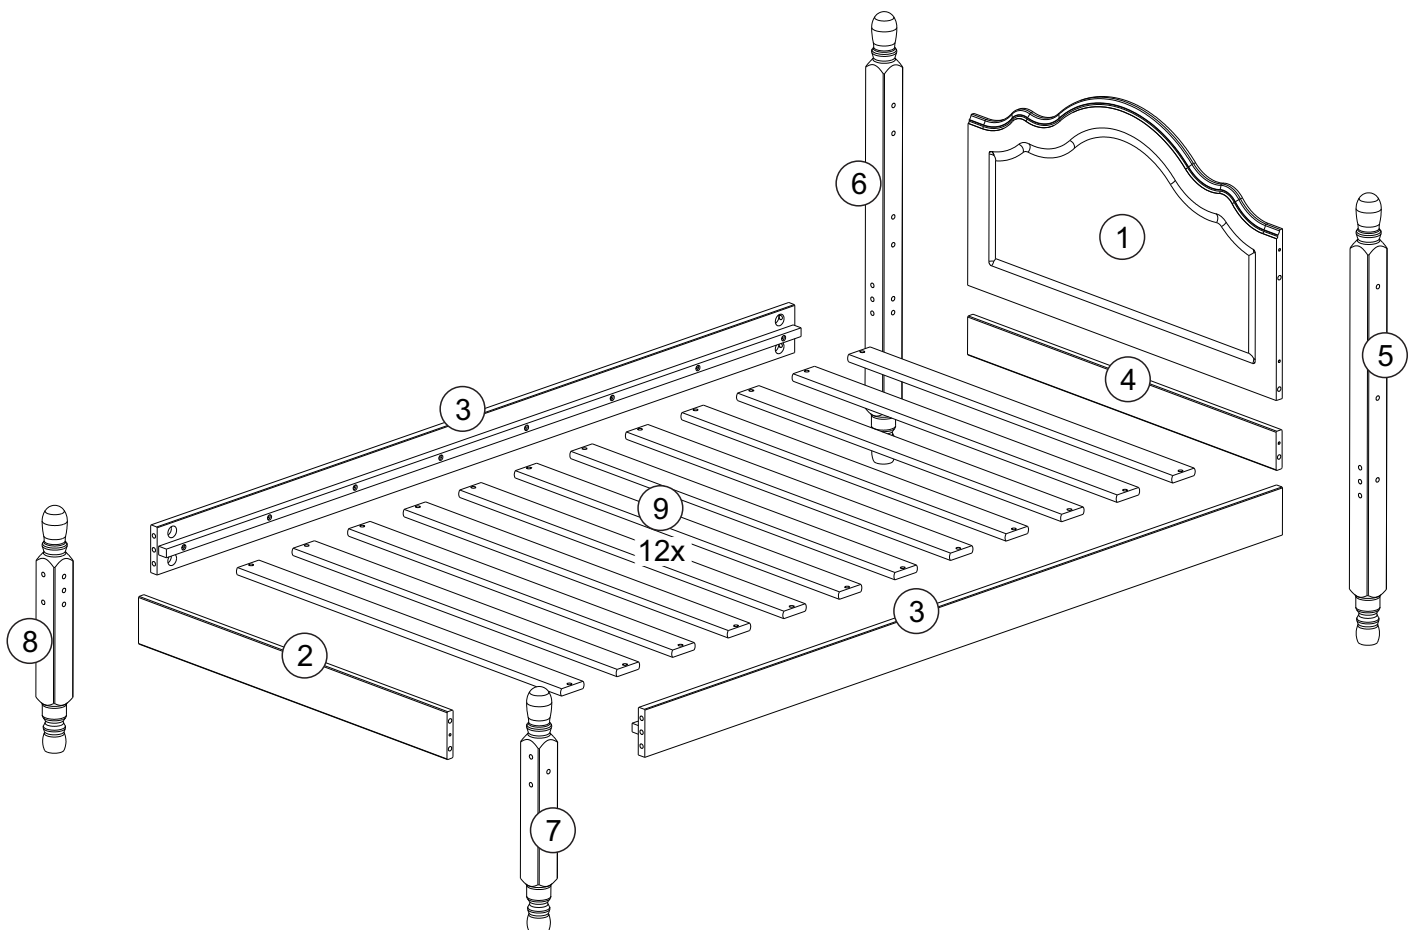

ASSEMBLY INSTRUCTIONS

TWIN BED

IMPORTANT:

READ THESE INSTRUCTIONS CAREFULLY BEFORE ATTEMPTING TO ASSEMBLE OR USE YOUR FURNITURE.

- Please keep these instructions for future reference.
- Always check that the product is free from damage before use. Do not use your product if any damage is present.
- On unpacking the item you may notice an odour due to the production process. However, this will disappear after a period of time.
- Before you to assemble your product, first check if there are any missing or damaged parts.
- Do Not throw away packaging material until assembly is complete.
- If you organize the items by parts, you'll find it much easier to grab each piece as you build.
- It is best to use any tools the kit provides, such as a hex key, because they may be specially sized for that piece of furniture. We do not recommend the use of power drill, it can damage your furniture if not used correctly.
- This product it should be assembled as near as possible to the point of use. Take care when lifting to avoid personal injury and (or) damage to the product.
- To avoid damages assemble the item on a soft, clean surface.
- Always use on a level, even surface It is recommended that two people handle and assemble the item.
- Do not place the item next to a radiator or direct sunlight – this item is manufactured in pine but is susceptible to temperature change. It is recommended an even room temperature be maintained with no sudden fluctuations.

SCREWS ARE SHOWN IN ACTUAL SIZE

A10	 <div style="text-align: right; font-size: small;">3,5x30</div>	24+1
B1	 <div style="text-align: right; font-size: small;">7,0x100</div>	08
B5	 <div style="text-align: right; font-size: small;">1/4"</div>	08+1
B12	 <div style="text-align: right; font-size: small;">1/4"x100</div>	08
C3	 <div style="text-align: right; font-size: small;">10x40</div>	14+1
G3		01
G4	 <div style="text-align: right; font-size: small;">96mm</div>	02