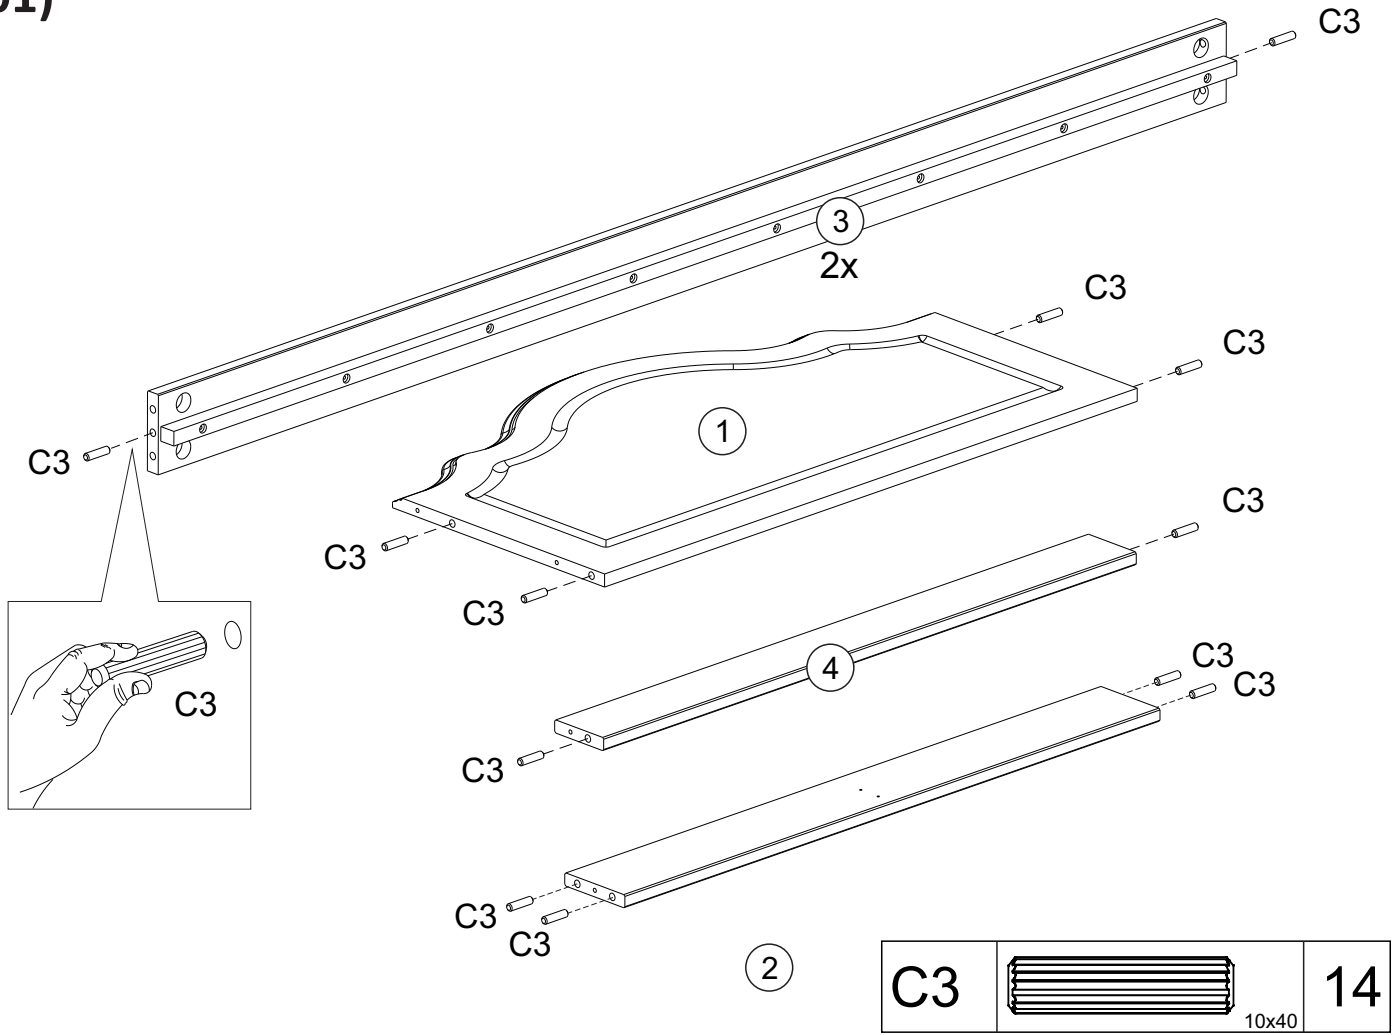

01)

C3		14
	10x40	

02)

B1		06
	7.0x100	
G3		01