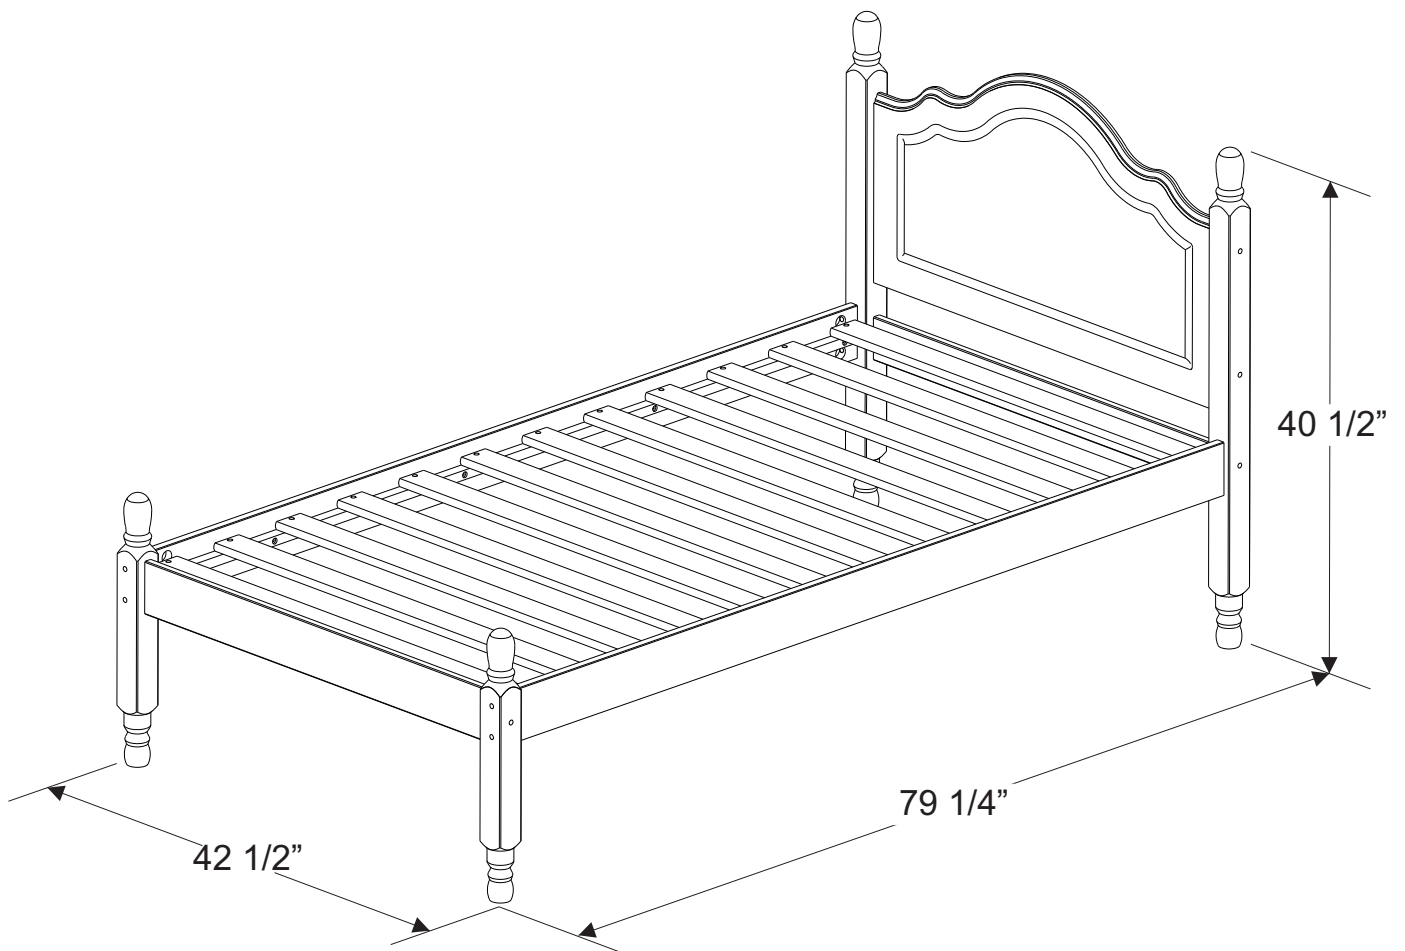

ASSEMBLY INSTRUCTIONS

TWIN BED

IMPORTANT:

READ THESE INSTRUCTIONS CAREFULLY BEFORE ATTEMPTING TO ASSEMBLE OR USE YOUR FURNITURE.

- Please keep these instructions for future reference.
- Always check that the product is free from damage before use. Do not use your product if any damage is present.
- On unpacking the item you may notice an odour due to the production process. However, this will disappear after a period of time.
- Before you to assemble your product, first check if there are any missing or damaged parts.
- Do Not throw away packaging material until assembly is complete.
- If you organize the items by parts, you'll find it much easier to grab each piece as you build.
- It is best to use any tools the kit provides, such as a hex key, because they may be specially sized for that piece of furniture. We do not recommend the use of power drill, it can damage your furniture if not used correctly.
- This product it should be assembled as near as possible to the point of use. Take care when lifting to avoid personal injury and (or) damage to the product.
- To avoid damages assemble the item on a soft, clean surface.
- Always use on a level, even surface It is recommended that two people handle and assemble the item.
- Do not place the item next to a radiator or direct sunlight – this item is manufactured in pine but is susceptible to temperature change. It is recommended an even room temperature be maintained with no sudden fluctuations.

SCREWS ARE SHOWN IN ACTUAL SIZE

A10	 <div style="text-align: right; font-size: small;">3,5x30</div>	24+1
B1	 <div style="text-align: right; font-size: small;">7,0x100</div>	08
B5	 <div style="text-align: right; font-size: small;">1/4"</div>	08+1
B12	 <div style="text-align: right; font-size: small;">1/4"x100</div>	08
C3	 <div style="text-align: right; font-size: small;">10x40</div>	14+1
G3		01
G4	 <div style="text-align: right; font-size: small;">96mm</div>	02