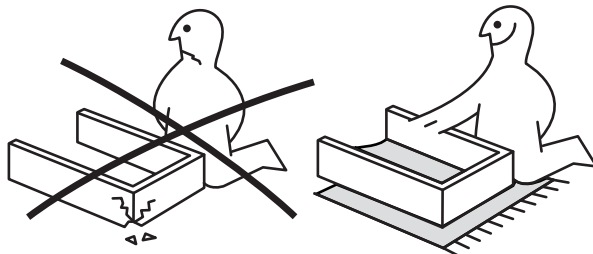

ASSEMBLY INSTRUCTIONS

TWIN BED

IMPORTANT:

READ THESE INSTRUCTIONS CAREFULLY BEFORE ATTEMPTING TO ASSEMBLE OR USE YOUR FURNITURE.

- Please keep these instructions for future reference.
- Always check that the product is free from damage before use. Do not use your product if any damage is present.
- On unpacking the item you may notice an odour due to the production process. However, this will disappear after a period of time.
- Before you to assemble your product, first check if there are any missing or damaged parts.
- Do Not throw away packaging material until assembly is complete.
- If you organize the items by parts, you'll find it much easier to grab each piece as you build.
- It is best to use any tools the kit provides, such as a hex key, because they may be specially sized for that piece of furniture. We do not recommend the use of power drill, it can damage your furniture if not used correctly.
- This product it should be assembled as near as possible to the point of use. Take care when lifting to avoid personal injury and (or) damage to the product.
- To avoid damages assemble the item on a soft, clean surface.
- Always use on a level, even surface It is recommended that two people handle and assemble the item.
- Do not place the item next to a radiator or direct sunlight – this item is manufactured in pine but is susceptible to temperature change. It is recommended an even room temperature be maintained with no sudden fluctuations.

SCREWS ARE SHOWN IN ACTUAL SIZE

A10	 <div style="text-align: right; font-size: small;">3,5x30</div>	24+1
B1	 <div style="text-align: right; font-size: small;">7,0x100</div>	08
B5	 <div style="text-align: right; font-size: small;">1/4"</div>	08+1
B12	 <div style="text-align: right; font-size: small;">1/4"x100</div>	08
C3	 <div style="text-align: right; font-size: small;">10x40</div>	14+1
G3		01
G4	 <div style="text-align: right; font-size: small;">96mm</div>	02