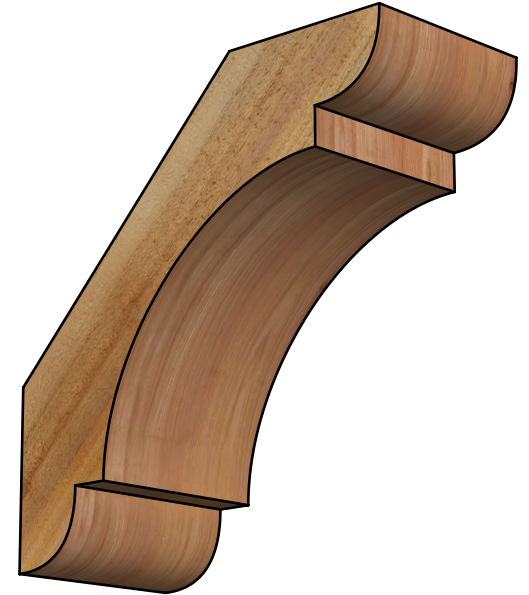

BRC06X14X14OLY00RWR

6"W X 14"D X 14"H OLYMPIC ROUGH SAWN BRACE, WESTERN RED CEDAR

SIDE

FRONT

EKENA MILLWORK
2300 WEST MAIN ST.
CLARKSVILLE, TX 75426
TOLL FREE: 866-607-0453
WWW.EKENAMILLWORK.COM

NOTES

1. INSTALLATION TO BE COMPLETED IN ACCORDANCE WITH MANUFACTURER'S SPECIFICATIONS.
2. DRAWING MAY NOT BE TO SCALE
3. THIS DRAWING IS INTENDED FOR DESIGN AND PLANNING PURPOSES ONLY.
4. ALL INFORMATION CONTAINED HEREIN WAS CURRENT AT THE TIME OF DEVELOPMENT BUT MUST BE REVIEWED AND APPROVED BY THE PRODUCT MANUFACTURER TO BE CONSIDERED ACCURATE.
5. PRODUCTS ARE NOT KILN DRIED. THIS ITEM IS UNIQUE AND WILL CONTAIN THE NATURAL VARIATIONS THAT THE WOOD SPECIES OFFERS. THIS MAY RESULT IN VARIATIONS UP TO 1/4"