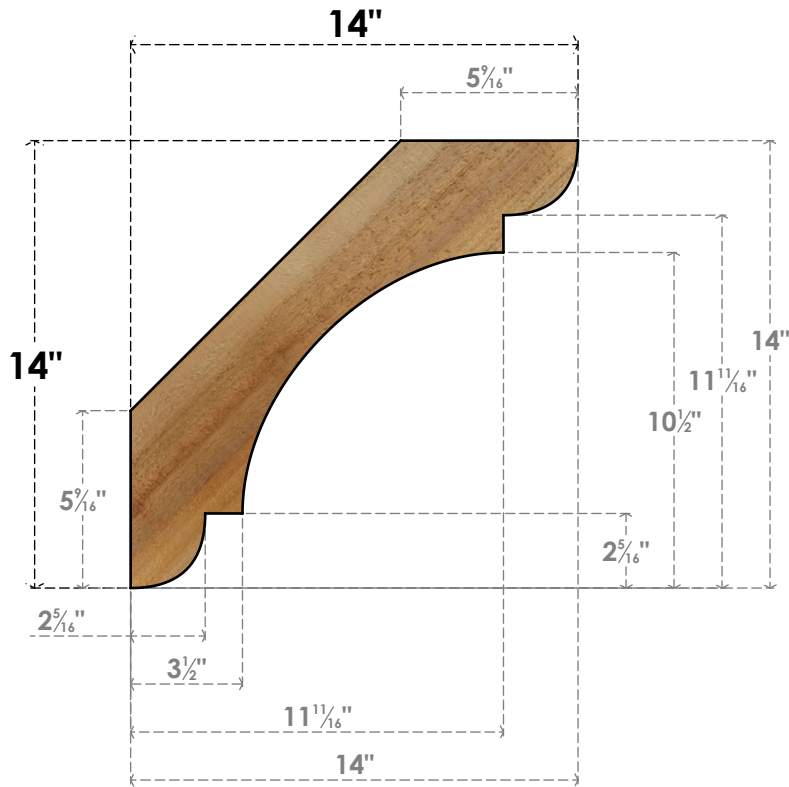

BRC06X14X14OLY00RWR

6"W X 14"D X 14"H OLYMPIC ROUGH SAWN BRACE, WESTERN RED CEDAR

SIDE

FRONT

EKENA MILLWORK
2300 WEST MAIN ST.
CLARKSVILLE, TX 75426
TOLL FREE: 866-607-0453
WWW.EKENAMILLWORK.COM

NOTES

1. INSTALLATION TO BE COMPLETED IN ACCORDANCE WITH MANUFACTURER'S SPECIFICATIONS.
2. DRAWING MAY NOT BE TO SCALE
3. THIS DRAWING IS INTENDED FOR DESIGN AND PLANNING PURPOSES ONLY.
4. ALL INFORMATION CONTAINED HEREIN WAS CURRENT AT THE TIME OF DEVELOPMENT BUT MUST BE REVIEWED AND APPROVED BY THE PRODUCT MANUFACTURER TO BE CONSIDERED ACCURATE.
5. PRODUCTS ARE NOT KILN DRIED. THIS ITEM IS UNIQUE AND WILL CONTAIN THE NATURAL VARIATIONS THAT THE WOOD SPECIES OFFERS. THIS MAY RESULT IN VARIATIONS UP TO 1/4"