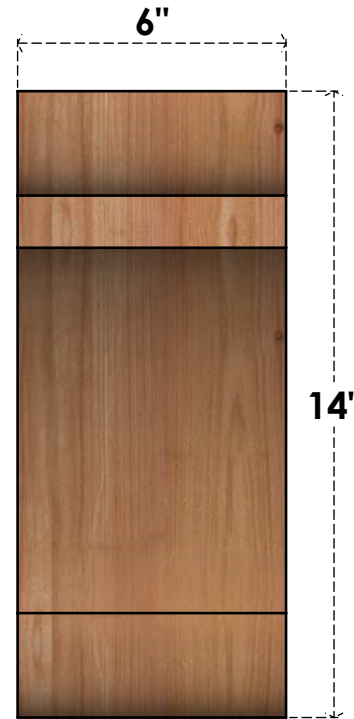

BRC06X14X14OLY00RWR

6"W X 14"D X 14"H OLYMPIC ROUGH SAWN BRACE, WESTERN RED CEDAR

SIDE

FRONT

EKENA MILLWORK
2300 WEST MAIN ST.
CLARKSVILLE, TX 75426
TOLL FREE: 866-607-0453
WWW.EKENAMILLWORK.COM

NOTES

1. INSTALLATION TO BE COMPLETED IN ACCORDANCE WITH MANUFACTURER'S SPECIFICATIONS.
2. DRAWING MAY NOT BE TO SCALE
3. THIS DRAWING IS INTENDED FOR DESIGN AND PLANNING PURPOSES ONLY.
4. ALL INFORMATION CONTAINED HEREIN WAS CURRENT AT THE TIME OF DEVELOPMENT BUT MUST BE REVIEWED AND APPROVED BY THE PRODUCT MANUFACTURER TO BE CONSIDERED ACCURATE.
5. PRODUCTS ARE NOT KILN DRIED. THIS ITEM IS UNIQUE AND WILL CONTAIN THE NATURAL VARIATIONS THAT THE WOOD SPECIES OFFERS. THIS MAY RESULT IN VARIATIONS UP TO 1/4"