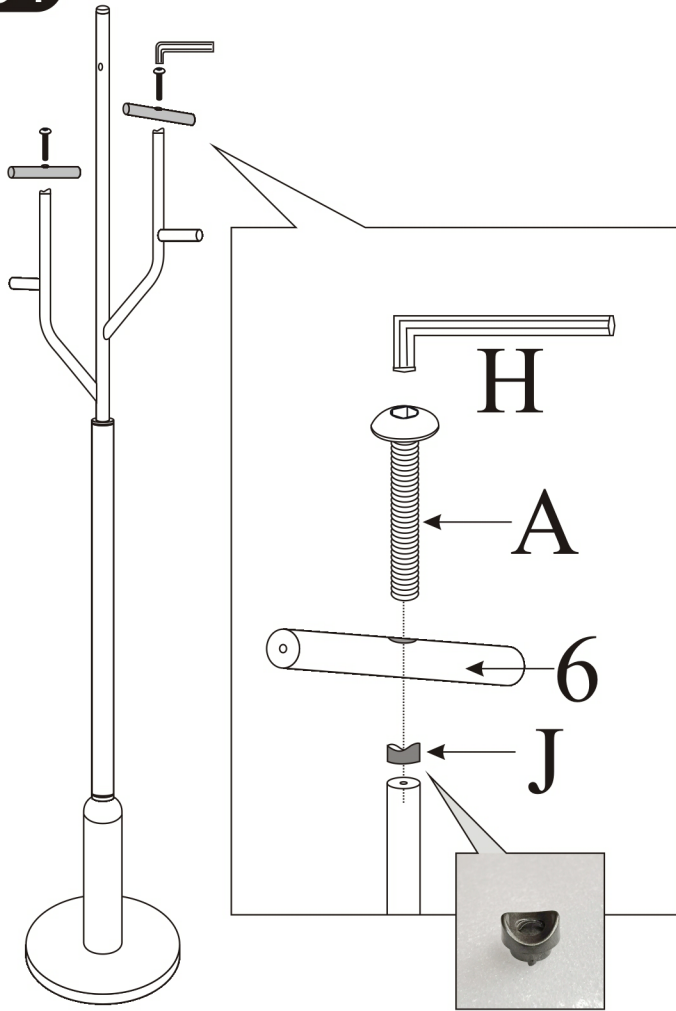

Shipping Note

- If you purchased multiple packs, kindly note that the items in your order might come in separate packages. We appreciate your patience during delivery.

Parts List

Number	Name	Part	Qty
1	Pedestal		X1PC
2	Thick lower rod		X1PC
3	Middle column rod		X1PC
4	Connecting ring		X1PC
5	Bracket		X1PC
6	Long hanging branches		X2PC
7	Short hanging branches		X2PC
8	Ball		X6PC

Number	Name	Part	Qty
A	M6x40mm		X2PC+1EXT
B	M6x50mm		X1PC+1EXT
C	M8x80mm		X1PC+1EXT
D	M8x40mm		X1PC+1EXT
E	M6x25mm		X6PC+1EXT
F	Metal gasket		X1PC+1EXT
G	Wrench		X1PC
H	Wrench		X1PC
J	Gasket		X2PC+1EXT
K	Anti-slip floor mats		X6PC+2EXT
Spare parts	Short hanging branches		X1EXT

01

As shown in the figure

Black foot pads are evenly applied along the bottom edge

02

03

04

04

05