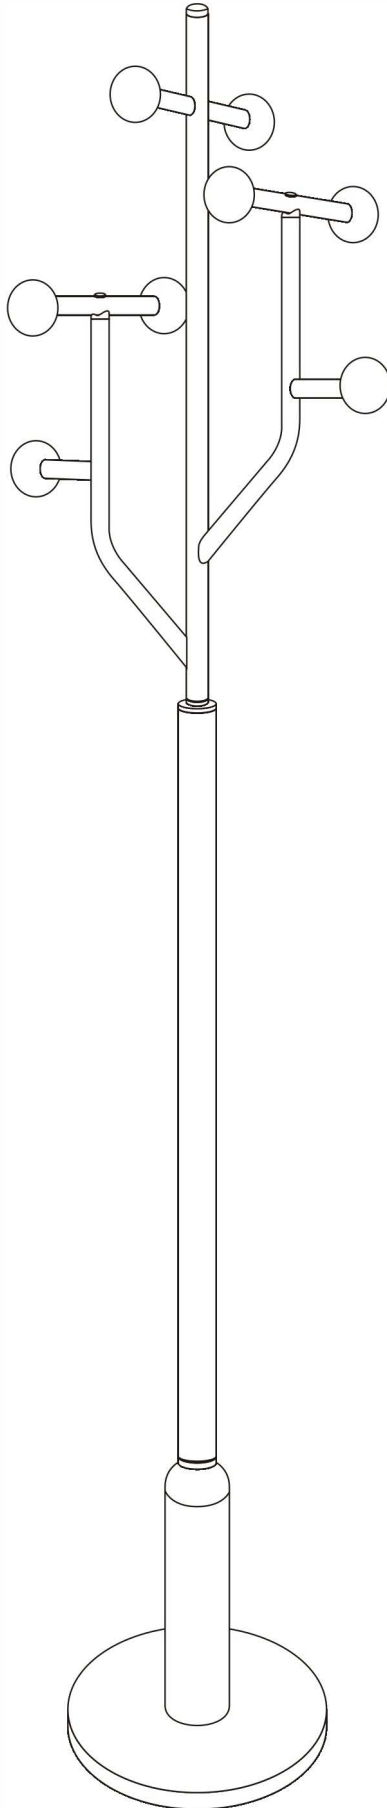

Assembly Instruction

Thank you for choosing our product.

We are committed to delivering exceptional customer service to ensure your satisfaction.

Parts Confirmation:

- Upon unpacking, verify that all parts listed in the manual are present.
- If any parts are missing or incorrect, please notify us immediately. We will promptly arrange replacements, or other solutions to ensure the issue is resolved.

Shipping Note

- If you purchased multiple packs, kindly note that the items in your order might come in separate packages. We appreciate your patience during delivery.

Parts List

Number	Name	Part	Qty
1	Pedestal		X1PC
2	Thick lower rod		X1PC
3	Middle column rod		X1PC
4	Connecting ring		X1PC
5	Bracket		X1PC
6	Long hanging branches		X2PC
7	Short hanging branches		X2PC
8	Ball		X6PC

Number	Name	Part	Qty
A	M6x40mm		X2PC+1EXT
B	M6x50mm		X1PC+1EXT
C	M8x80mm		X1PC+1EXT
D	M8x40mm		X1PC+1EXT
E	M6x25mm		X6PC+1EXT
F	Metal gasket		X1PC+1EXT
G	Wrench		X1PC
H	Wrench		X1PC
J	Gasket		X2PC+1EXT
K	Anti-slip floor mats		X6PC+2EXT
Spare parts	Short hanging branches		X1EXT

01

As shown in the figure

Black foot pads are evenly applied along the bottom edge

02

03

04

04

05