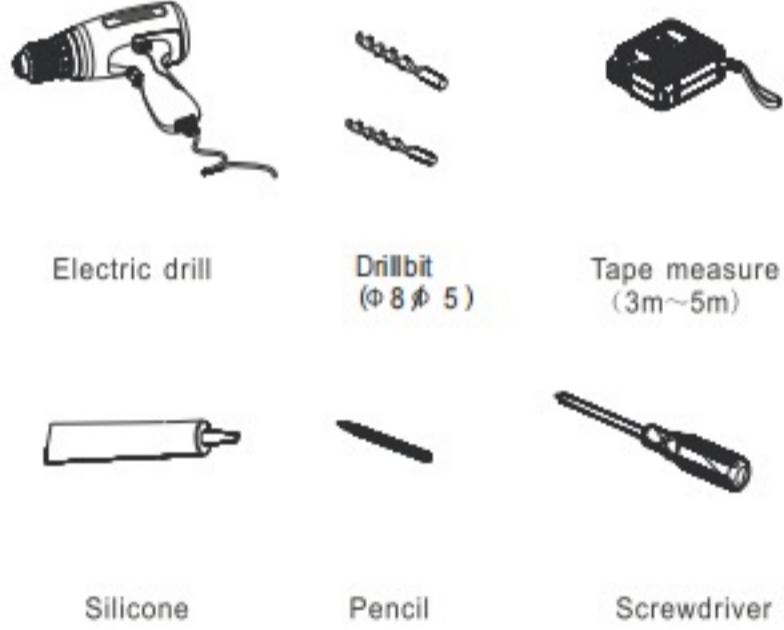

42" Bathroom Vanity Installation Guide

Tools Required

Package Content