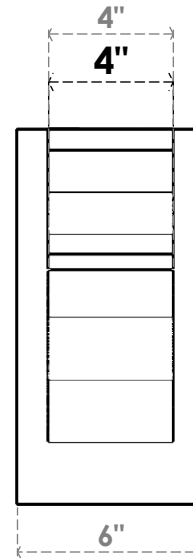

ITEM NUMBER: OUTUROC040X060X12000X12000X040X020X040FST04RCPR

4"W TOP X 6"W BACK X 12"D X 12"H X 4"T TOP X 2"T BACK TIMBERTHANE ROUGH CEDAR FUNSTON FAUX WOOD OPEN OUTLOOKER, TRADITIONAL TOP AND BLOCK BACK, 4"W CLOSED BRACE, PRIMED TAN

SIDE PROFILE

FRONT PROFILE

ISOMETRIC

GENERATED DATE : 07/06/2023

EKENA MILLWORK
2300 WEST MAIN ST.
CLARKSVILLE, TX 75426
TOLL FREE: 866-607-0453
WWW.EKENAMILLWORK.COM

NOTES

1. INSTALLATION TO BE COMPLETED IN ACCORDANCE WITH MANUFACTURER'S SPECIFICATIONS.
2. DRAWING MAY NOT BE TO SCALE
3. THIS DRAWING IS INTENDED FOR DESIGN AND PLANNING PURPOSES ONLY.
4. ALL INFORMATION CONTAINED HEREIN WAS CURRENT AT THE TIME OF DEVELOPMENT BUT MUST BE REVIEWED AND APPROVED BY THE PRODUCT MANUFACTURER TO BE CONSIDERED ACCURATE.
5. TIMBERTHANE ARCHITECTURAL PRODUCTS ARE MADE FROM HIGH DENSITY URETHANE AND COME FACTORY PRIMED