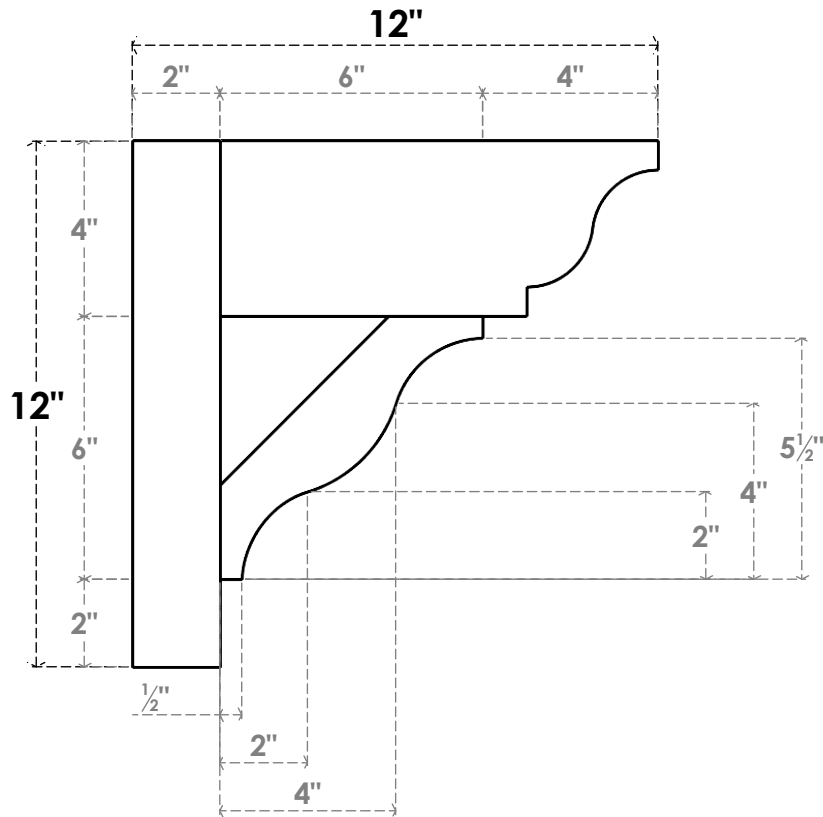

ITEM NUMBER: OUTUROC040X060X12000X12000X040X020X040FST04RCPR

4"W TOP X 6"W BACK X 12"D X 12"H X 4"T TOP X 2"T BACK TIMBERTHANE ROUGH CEDAR FUNSTON FAUX WOOD OPEN OUTLOOKER, TRADITIONAL TOP AND BLOCK BACK, 4"W CLOSED BRACE, PRIMED TAN

SIDE PROFILE

FRONT PROFILE

ISOMETRIC

GENERATED DATE : 07/06/2023

EKENA MILLWORK
2300 WEST MAIN ST.
CLARKSVILLE, TX 75426
TOLL FREE: 866-607-0453
WWW.EKENAMILLWORK.COM

NOTES

1. INSTALLATION TO BE COMPLETED IN ACCORDANCE WITH MANUFACTURER'S SPECIFICATIONS.
2. DRAWING MAY NOT BE TO SCALE
3. THIS DRAWING IS INTENDED FOR DESIGN AND PLANNING PURPOSES ONLY.
4. ALL INFORMATION CONTAINED HEREIN WAS CURRENT AT THE TIME OF DEVELOPMENT BUT MUST BE REVIEWED AND APPROVED BY THE PRODUCT MANUFACTURER TO BE CONSIDERED ACCURATE.
5. TIMBERTHANE ARCHITECTURAL PRODUCTS ARE MADE FROM HIGH DENSITY URETHANE AND COME FACTORY PRIMED