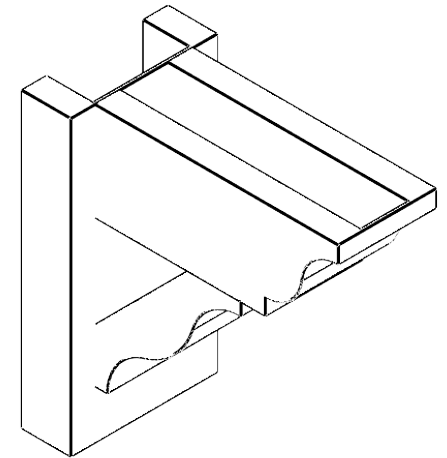

ITEM NUMBER: OUTUROC040X060X12000X12000X040X020X040FST04RCPR

4"W TOP X 6"W BACK X 12"D X 12"H X 4"T TOP X 2"T BACK TIMBERTHANE ROUGH CEDAR FUNSTON FAUX WOOD OPEN OUTLOOKER, TRADITIONAL TOP AND BLOCK BACK, 4"W CLOSED BRACE, PRIMED TAN

SIDE PROFILE

FRONT PROFILE

ISOMETRIC

GENERATED DATE : 07/06/2023

EKENA MILLWORK
2300 WEST MAIN ST.
CLARKSVILLE, TX 75426
TOLL FREE: 866-607-0453
WWW.EKENAMILLWORK.COM

NOTES

1. INSTALLATION TO BE COMPLETED IN ACCORDANCE WITH MANUFACTURER'S SPECIFICATIONS.
2. DRAWING MAY NOT BE TO SCALE
3. THIS DRAWING IS INTENDED FOR DESIGN AND PLANNING PURPOSES ONLY.
4. ALL INFORMATION CONTAINED HEREIN WAS CURRENT AT THE TIME OF DEVELOPMENT BUT MUST BE REVIEWED AND APPROVED BY THE PRODUCT MANUFACTURER TO BE CONSIDERED ACCURATE.
5. TIMBERTHANE ARCHITECTURAL PRODUCTS ARE MADE FROM HIGH DENSITY URETHANE AND COME FACTORY PRIMED