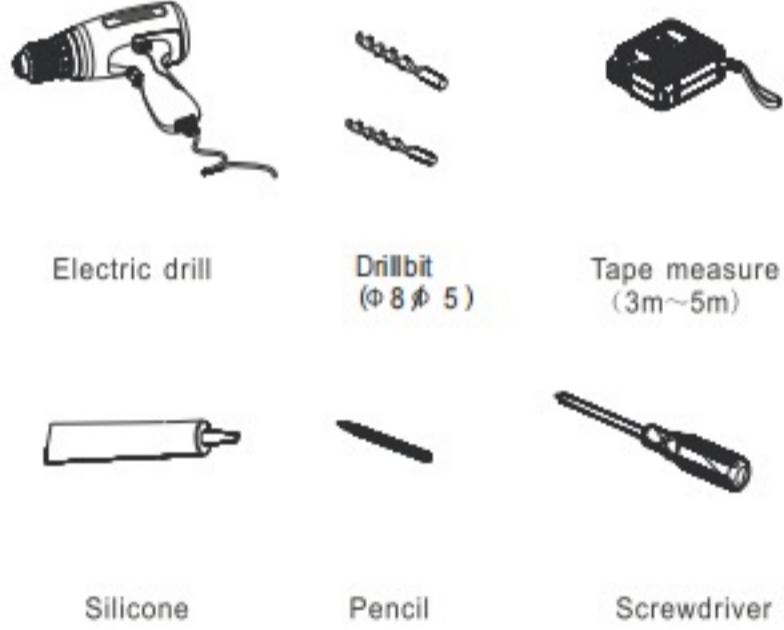

24" Bathroom Vanity Installation Guide

Tools Required

Package Content