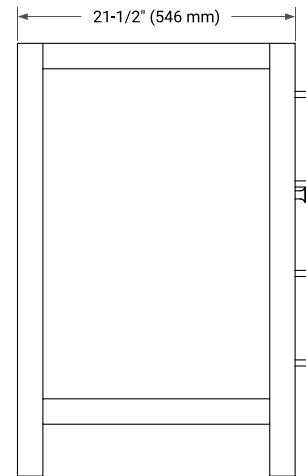

42" LEFT OFFSET CABINET

BASE CABINET DIMENSIONS

42" W x 21.5" D x 33.5" H

FEATURES

- Solid wood frame with engineered wood panels
- Dovetail drawers and joints
- Soft closing doors & drawers

HARDWARE FINISHES*

White Grey

FRONT VIEW

SIDE VIEW

PLAN VIEW