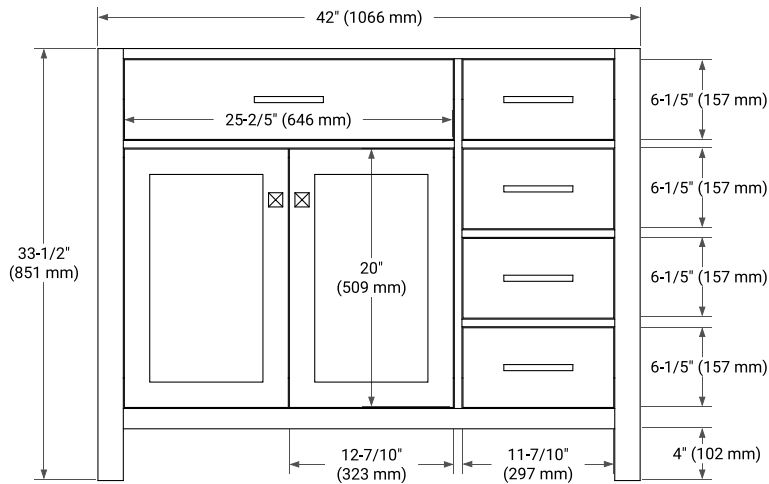

42" LEFT OFFSET CABINET

BASE CABINET DIMENSIONS

42" W x 21.5" D x 33.5" H

FEATURES

- Solid wood frame with engineered wood panels
- Dovetail drawers and joints
- Soft closing doors & drawers

HARDWARE FINISHES*

White Grey

FRONT VIEW

SIDE VIEW

PLAN VIEW