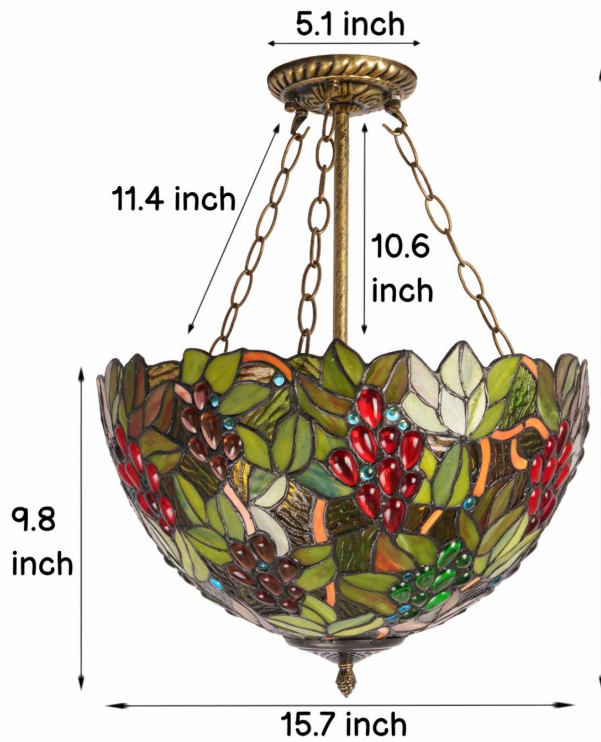

PRODUCT DIMENSION

E26 BaseX3
(Including Warm Light Source)

21.7
inch