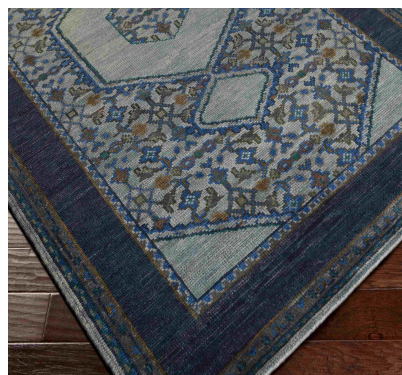

## Haven HVN-1218

CORNER DETAIL

### DETAILS

100% Wool  
Hand Knotted  
Low Pile  
Thickness: 0.4"  
Made in India

### SIZES AVAILABLE

2' x 3'  
3'6" x 5'6"  
5'6" x 8'6"  
8' x 11'  
9' x 13'  
18" Sample  
Custom Sizes Available