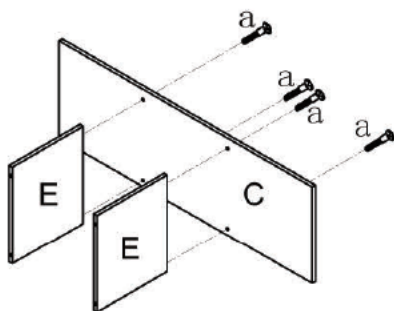

ASSEMBLY INSTRUCTION

Mobile Open Wardrobe

PART LIST

HARDWARE LIST

PART LIST		HARDWARE LIST	
NO.	Diagram	Q' TY	
a	M7*38mm 	24	
b		4	
c		2	
d		32	
e		6	

Step 1

Step 2

ax4 

ax4 

Step 3

Step 4

ax16 	dx32 
bx4 	ex6 
cx2 