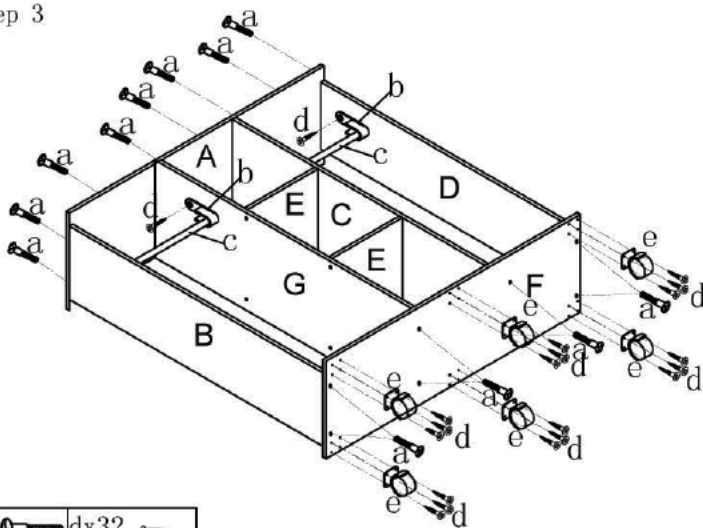

ASSEMBLY INSTRUCTION

Mobile Open Wardrobe

PART LIST

HARDWARE LIST

PART LIST		HARDWARE LIST	
NO.	Diagram	Q' TY	
a	M7*38mm 	24	
b		4	
c		2	
d		32	
e		6	

Step 1

Step 2

ax4 

ax4 

Step 3

Step 4

ax16 	dx32 
bx4 	ex6 
cx2 