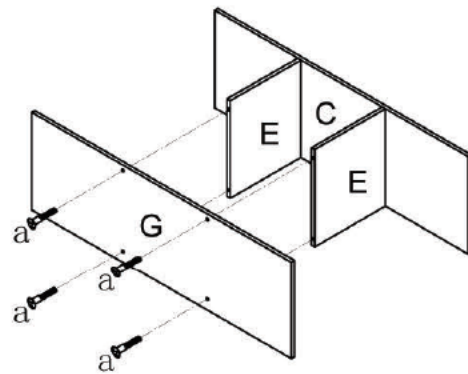

ASSEMBLY INSTRUCTION

Mobile Open Wardrobe

PART LIST

HARDWARE LIST

PART LIST		HARDWARE LIST	
NO.	Diagram	Q' TY	
a	M7*38mm 	24	
b		4	
c		2	
d		32	
e		6	

Step 1

Step 2

ax4 

ax4 

Step 3

Step 4

ax16 	dx32 
bx4 	ex6 
cx2 