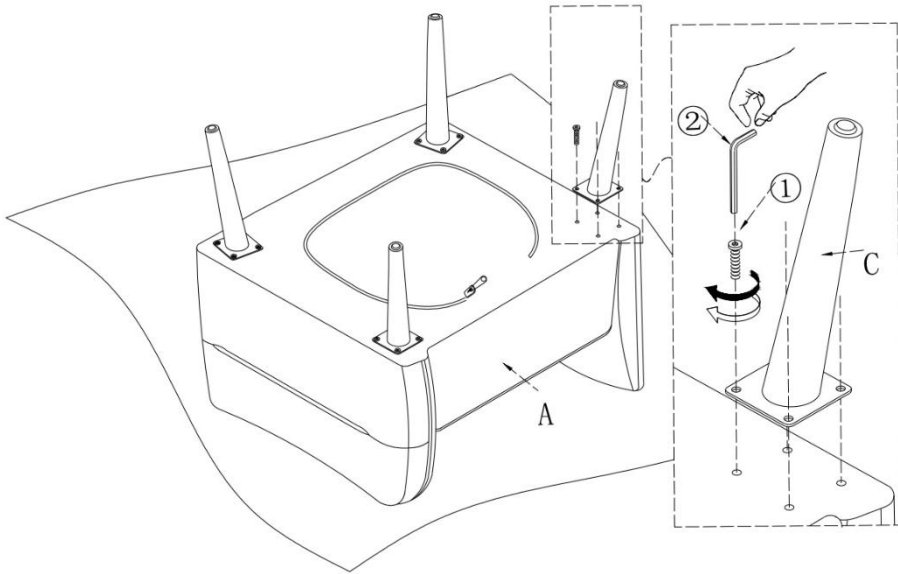

Legs

Persons Required For Assembly:

HARDWARE LIST

①*16
M6*25mm

Bolt

②*1
M6

Allen Key

SPARE

①*16
M6*25mm

Bolt

Be sure to check all packing material carefully for small parts, which may have come loose inside the carton during shipment.

ASSEMBLY INSTRUCTIONS

STEP 1

STEP 2

STEP 3

STEP 4

STEP 5

STEP 6

STEP 7

Attention:
After installation, adjust the adjustable leveler to keep the chair balanced .