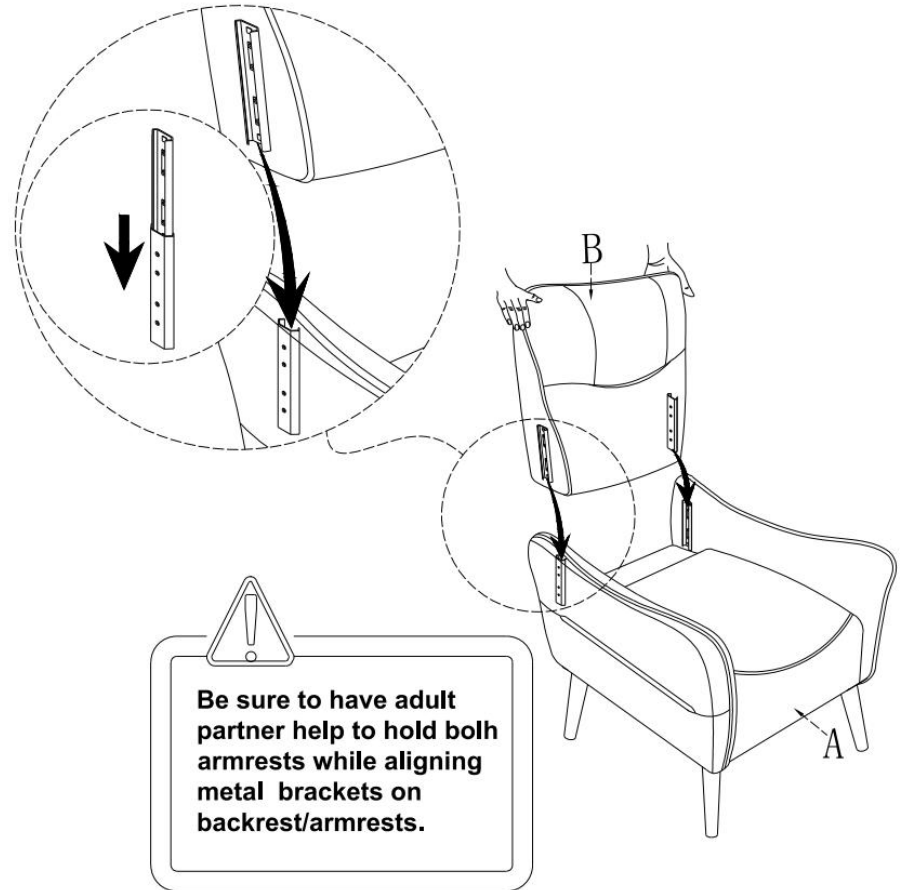

Legs

Persons Required For Assembly:

HARDWARE LIST

①*16
M6*25mm

Bolt

②*1
M6

Allen Key

SPARE

①*16
M6*25mm

Bolt

Be sure to check all packing material carefully for small parts, which may have come loose inside the carton during shipment.

ASSEMBLY INSTRUCTIONS

STEP 1

STEP 2

STEP 3

STEP 4

STEP 5

STEP 6

STEP 7

Attention:
After installation, adjust the adjustable leveler to keep the chair balanced .