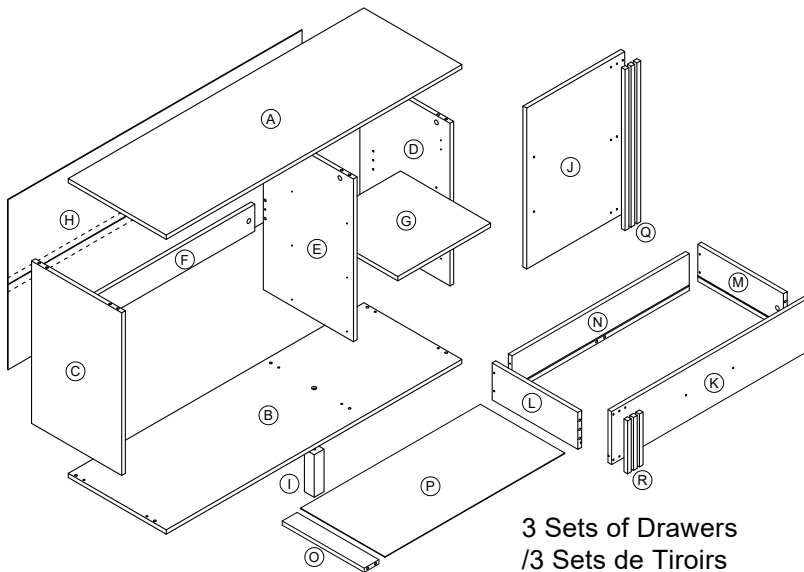

Exploded View / Vue Éclatée