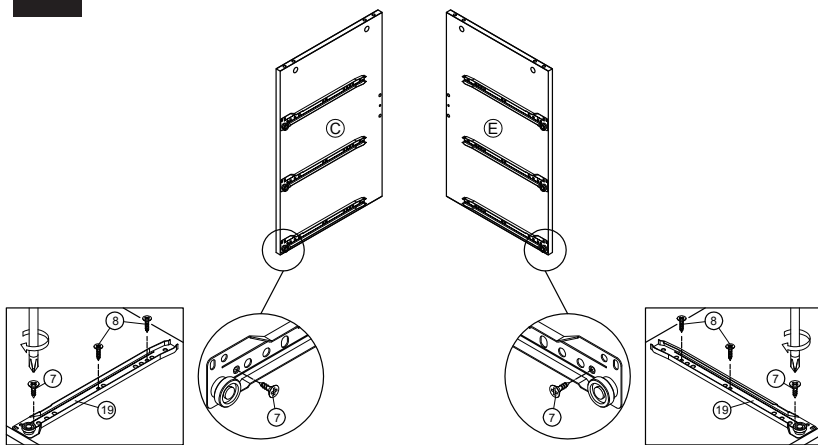

Exploded View / Vue Éclatée

1

FIRST HOLE
/PREMIER TROU

FIRST HOLE
/PREMIER TROU