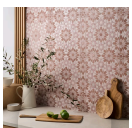

PRODUCT GALLERY