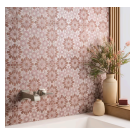

PRODUCT GALLERY