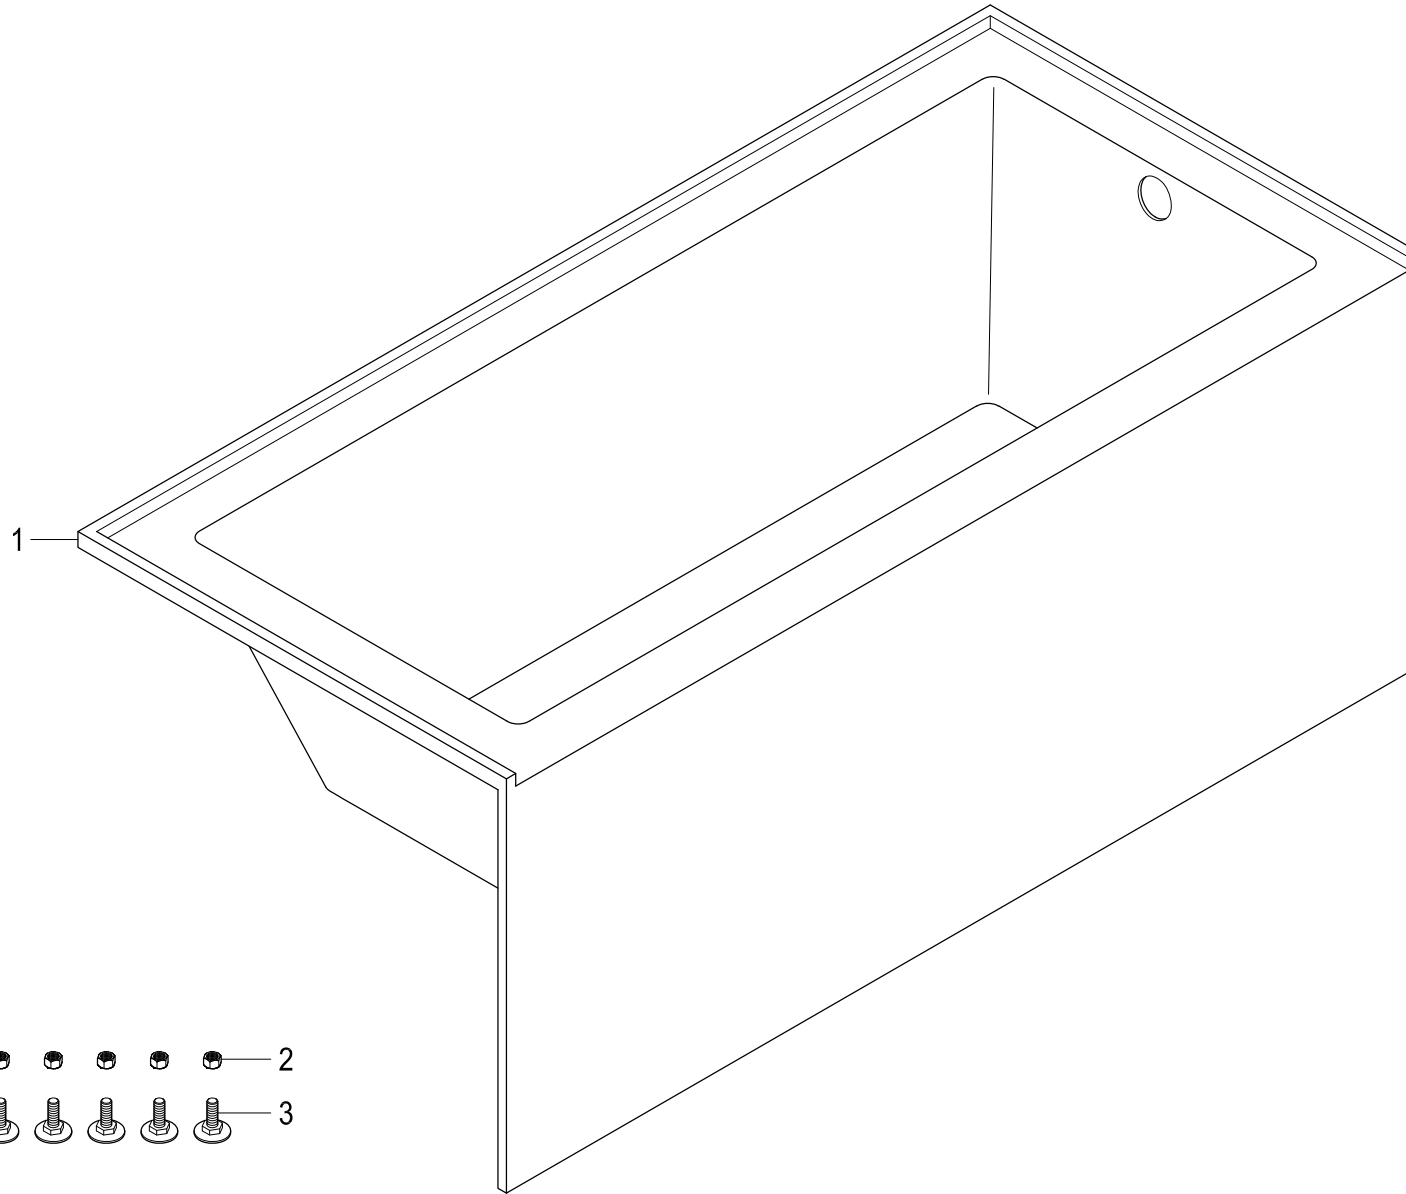

CVTAP663222R1,7,8

66" Acrylic Alcove Tub with Right Hand Drain Hole

| Part # | QTY |
|--------|-----|
| 1. | 1 |
| 2. | 5 |
| 3. | 5 |

CVTAP663222R1,7,8

21" Tub Waste & Overflow with Tip Toe Drain, 20 Gauge

| Part # | QTY |
|--------|-----|
| 1. | 2 |
| 2. | 1 |
| 3. | 1 |
| 4. | 1 |
| 5. | 2 |
| 6. | 2 |
| 7. | 1 |
| 8. | 1 |
| 9. | 1 |
| 10. | 1 |
| 11. | 1 |
| 12. | 1 |
| 13. | 1 |
| 14. | 1 |