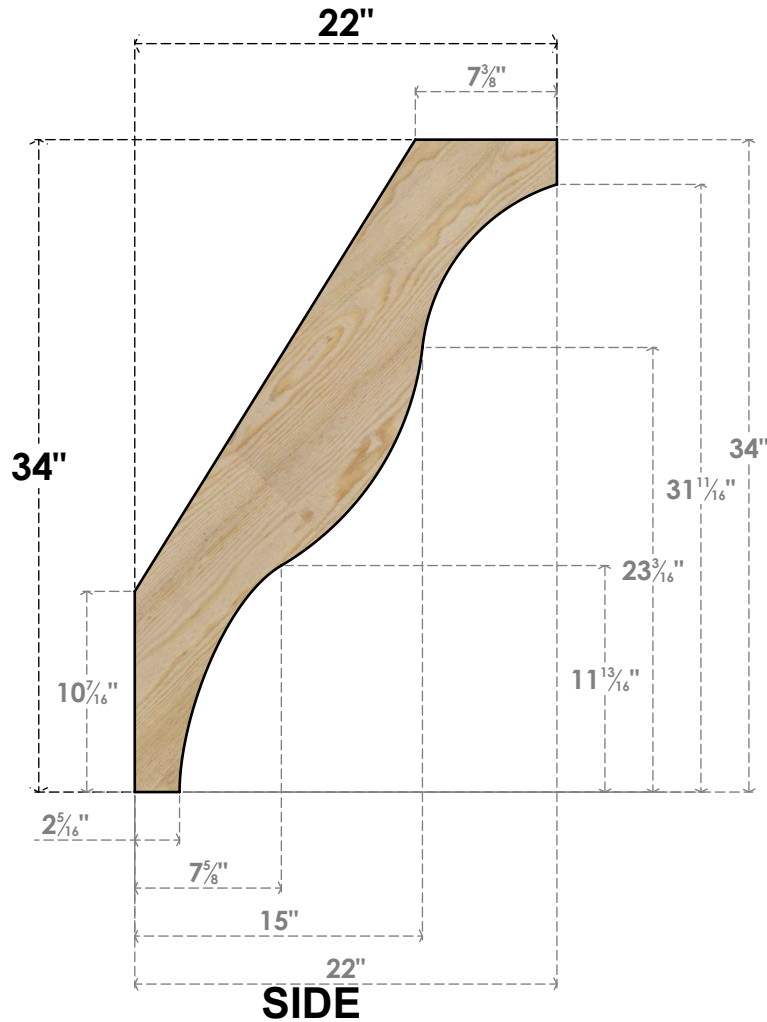

BRC06X22X34FST00RDF

6"W X 22"D X 34"H FUNSTON ROUGH SAWN BRACE, DOUGLAS FIR

EKENA MILLWORK
 2300 WEST MAIN ST.
 CLARKSVILLE, TX 75426
 TOLL FREE: 866-607-0453
 WWW.EKENAMILLWORK.COM

NOTES

1. INSTALLATION TO BE COMPLETED IN ACCORDANCE WITH MANUFACTURER'S SPECIFICATIONS.
2. DRAWING MAY NOT BE TO SCALE
3. THIS DRAWING IS INTENDED FOR DESIGN AND PLANNING PURPOSES ONLY.
4. ALL INFORMATION CONTAINED HEREIN WAS CURRENT AT THE TIME OF DEVELOPMENT BUT MUST BE REVIEWED AND APPROVED BY THE PRODUCT MANUFACTURER TO BE CONSIDERED ACCURATE.
5. PRODUCTS ARE NOT KILN DRIED. THIS ITEM IS UNIQUE AND WILL CONTAIN THE NATURAL VARIATIONS THAT THE WOOD SPECIES OFFERS. THIS MAY RESULT IN VARIATIONS UP TO 1/4"