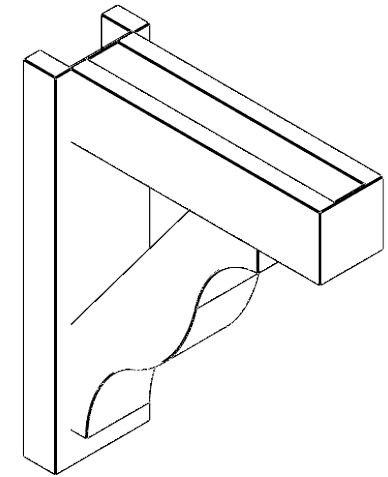

ITEM NUMBER: OUTUROC040X060X18000X22000X040X020X040FST44RCPR

4"W TOP X 6"W BACK X 18"D X 22"H X 4"T TOP X 2"T BACK TIMBERTHANE ROUGH CEDAR FUNSTON FAUX WOOD OPEN OUTLOOKER, BLOCK TOP AND BACK, 4"W CLOSED BRACE, PRIMED TAN

SIDE PROFILE

FRONT PROFILE

ISOMETRIC

EKENA MILLWORK
2300 WEST MAIN ST.
CLARKSVILLE, TX 75426
TOLL FREE: 866-607-0453
WWW.EKENAMILLWORK.COM

NOTES

1. INSTALLATION TO BE COMPLETED IN ACCORDANCE WITH MANUFACTURER'S SPECIFICATIONS.
2. DRAWING MAY NOT BE TO SCALE
3. THIS DRAWING IS INTENDED FOR DESIGN AND PLANNING PURPOSES ONLY.
4. ALL INFORMATION CONTAINED HEREIN WAS CURRENT AT THE TIME OF DEVELOPMENT BUT MUST BE REVIEWED AND APPROVED BY THE PRODUCT MANUFACTURER TO BE CONSIDERED ACCURATE.
5. TIMBERTHANE ARCHITECTURAL PRODUCTS ARE MADE FROM HIGH DENSITY URETHANE AND COME FACTORY PRIMED