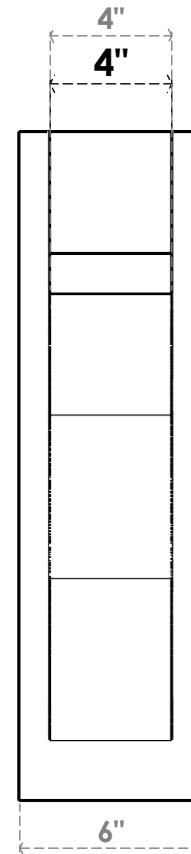

ITEM NUMBER: OUTUROC040X060X18000X22000X040X020X040FST44RCPR

4"W TOP X 6"W BACK X 18"D X 22"H X 4"T TOP X 2"T BACK TIMBERTHANE ROUGH CEDAR FUNSTON FAUX WOOD OPEN OUTLOOKER, BLOCK TOP AND BACK, 4"W CLOSED BRACE, PRIMED TAN

SIDE PROFILE

FRONT PROFILE

ISOMETRIC

EKENA MILLWORK
2300 WEST MAIN ST.
CLARKSVILLE, TX 75426
TOLL FREE: 866-607-0453
WWW.EKENAMILLWORK.COM

NOTES

1. INSTALLATION TO BE COMPLETED IN ACCORDANCE WITH MANUFACTURER'S SPECIFICATIONS.
2. DRAWING MAY NOT BE TO SCALE
3. THIS DRAWING IS INTENDED FOR DESIGN AND PLANNING PURPOSES ONLY.
4. ALL INFORMATION CONTAINED HEREIN WAS CURRENT AT THE TIME OF DEVELOPMENT BUT MUST BE REVIEWED AND APPROVED BY THE PRODUCT MANUFACTURER TO BE CONSIDERED ACCURATE.
5. TIMBERTHANE ARCHITECTURAL PRODUCTS ARE MADE FROM HIGH DENSITY URETHANE AND COME FACTORY PRIMED