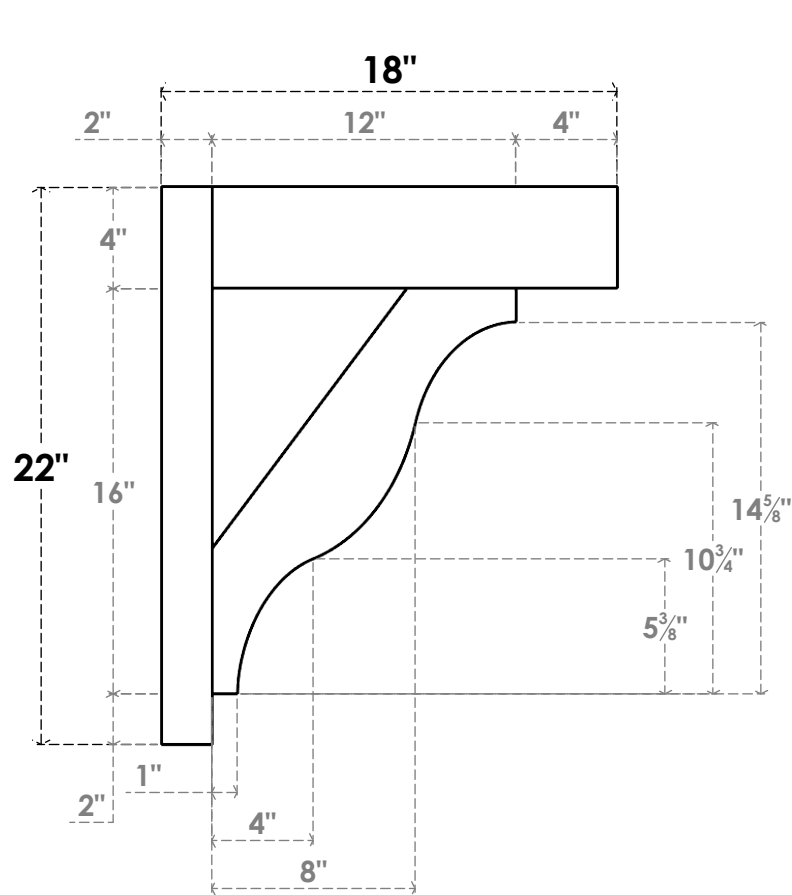

ITEM NUMBER: OUTUROC040X060X18000X22000X040X020X040FST44RCPR

4"W TOP X 6"W BACK X 18"D X 22"H X 4"T TOP X 2"T BACK TIMBERTHANE ROUGH CEDAR FUNSTON FAUX WOOD OPEN OUTLOOKER, BLOCK TOP AND BACK, 4"W CLOSED BRACE, PRIMED TAN

SIDE PROFILE

FRONT PROFILE

ISOMETRIC

EKENA MILLWORK
2300 WEST MAIN ST.
CLARKSVILLE, TX 75426
TOLL FREE: 866-607-0453
WWW.EKENAMILLWORK.COM

NOTES

1. INSTALLATION TO BE COMPLETED IN ACCORDANCE WITH MANUFACTURER'S SPECIFICATIONS.
2. DRAWING MAY NOT BE TO SCALE
3. THIS DRAWING IS INTENDED FOR DESIGN AND PLANNING PURPOSES ONLY.
4. ALL INFORMATION CONTAINED HEREIN WAS CURRENT AT THE TIME OF DEVELOPMENT BUT MUST BE REVIEWED AND APPROVED BY THE PRODUCT MANUFACTURER TO BE CONSIDERED ACCURATE.
5. TIMBERTHANE ARCHITECTURAL PRODUCTS ARE MADE FROM HIGH DENSITY URETHANE AND COME FACTORY PRIMED