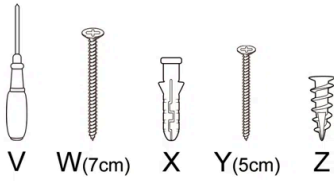

Installation Guide

Wall Mounted Cat Furniture

Attention: Please use yellow expansion screws for brick or cement walls, and white expansion screws for gypsum board walls

• On the wall

Packing list

Tools required

Yellow expansion screws installation steps

White expansion screws installation steps