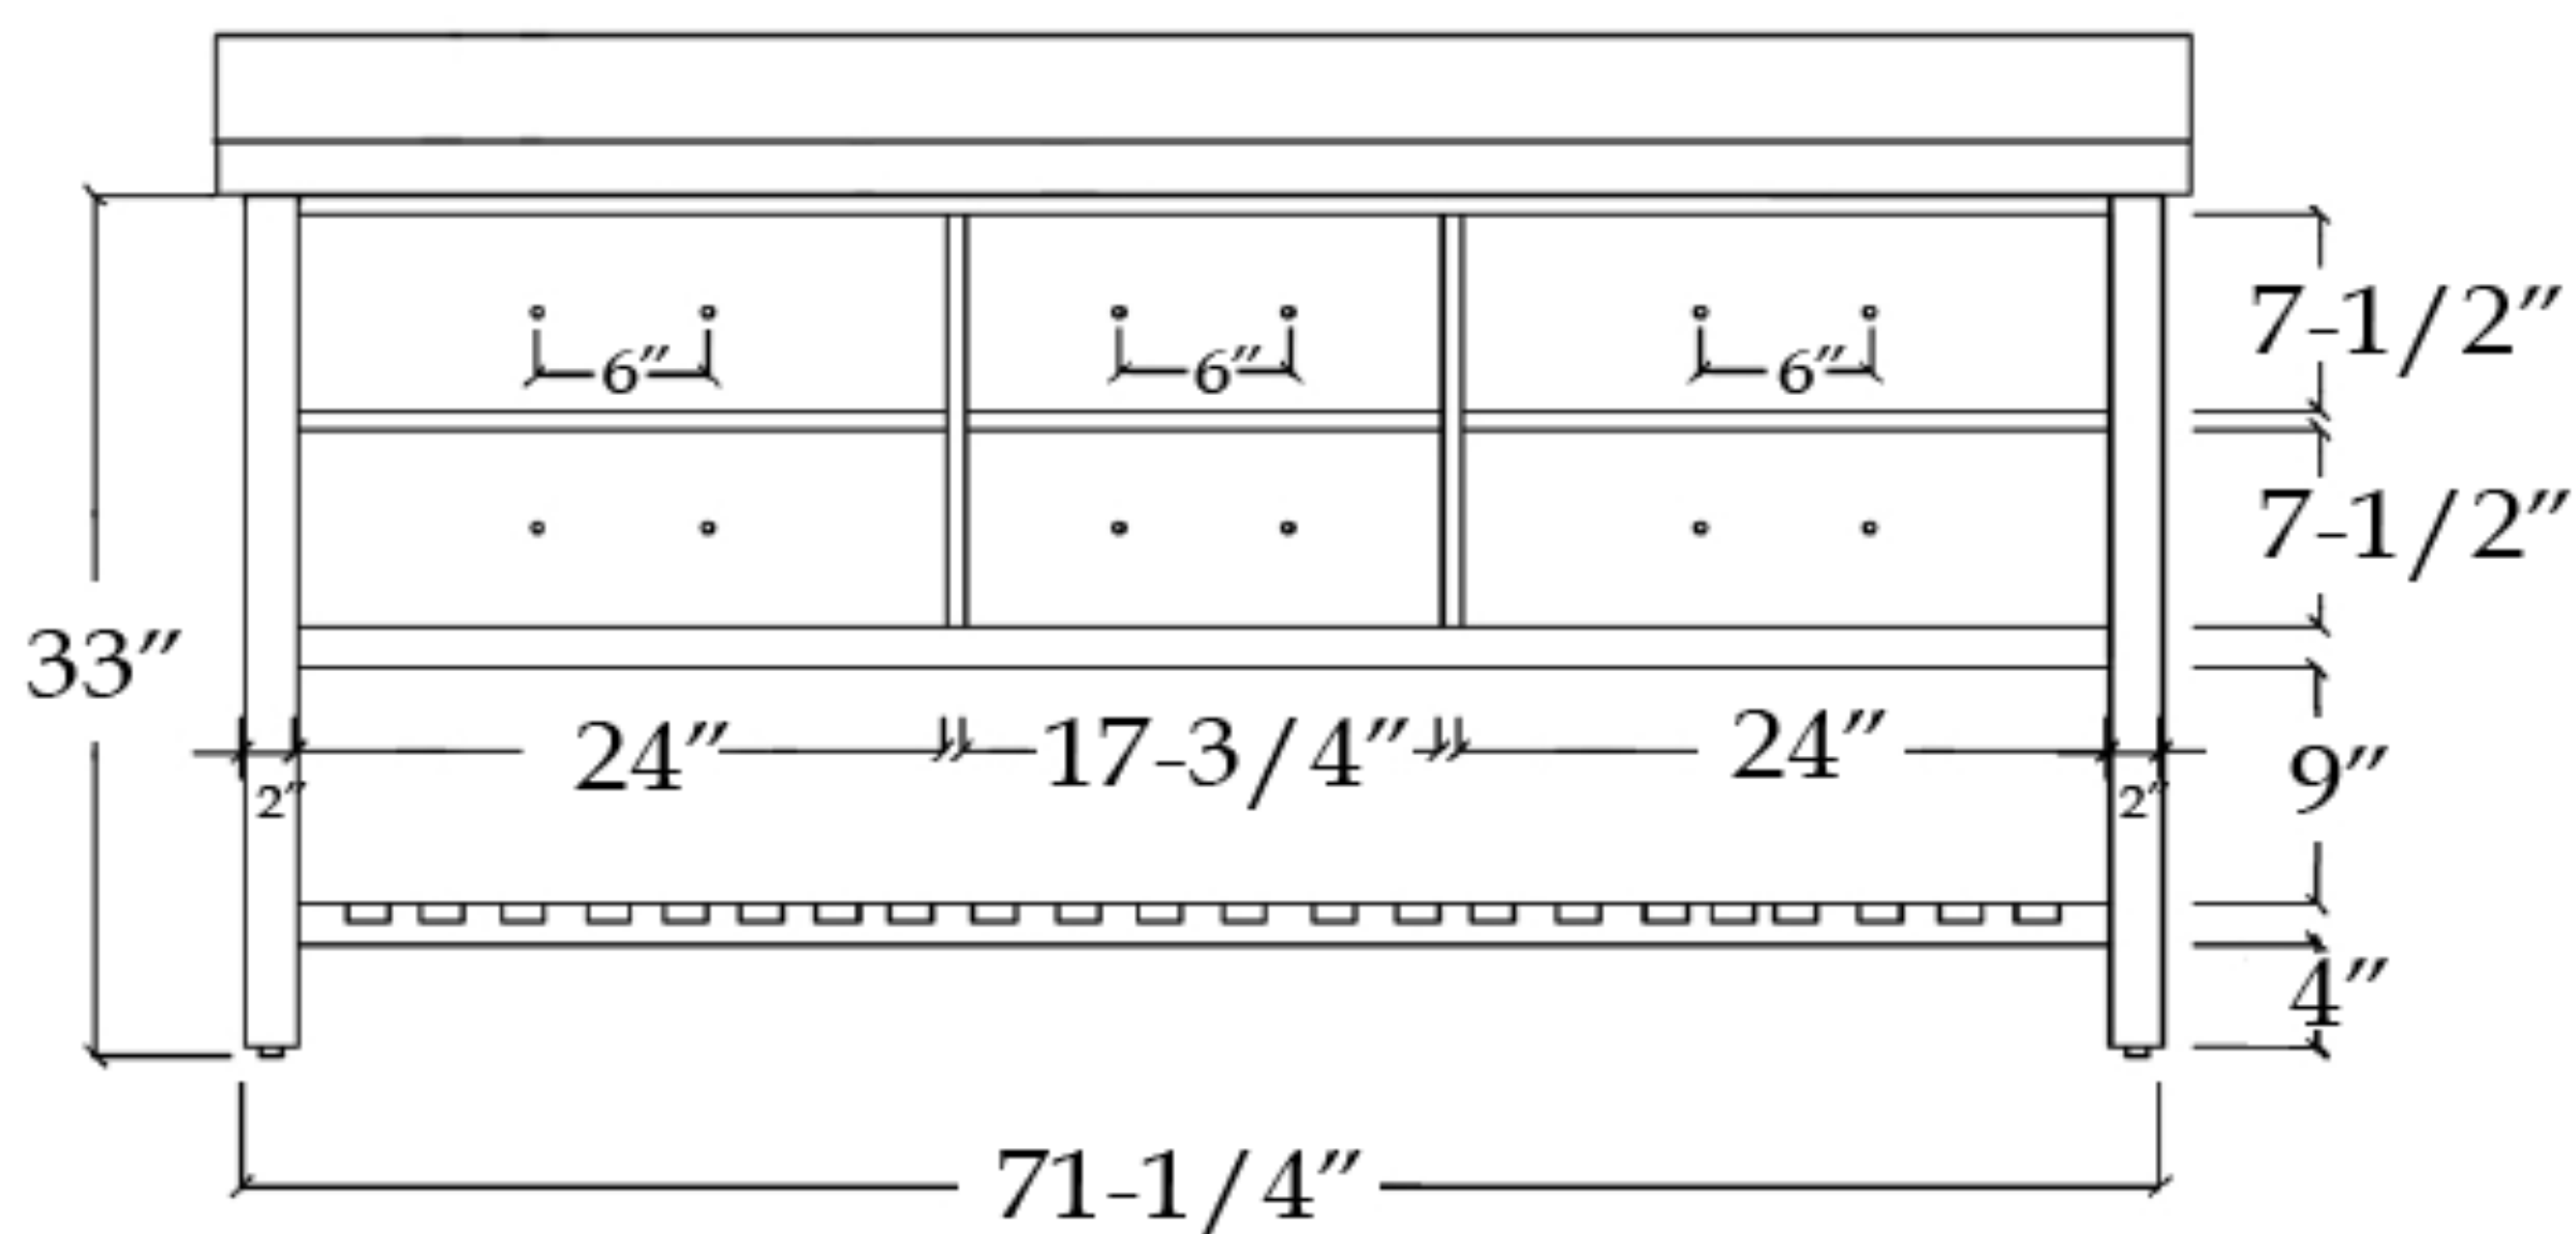

# VALENCIA

Bathroom Vanity

TOP VIEW

COUNTER-TOP

Backsplash

FRONT VIEW

SIDE VIEW