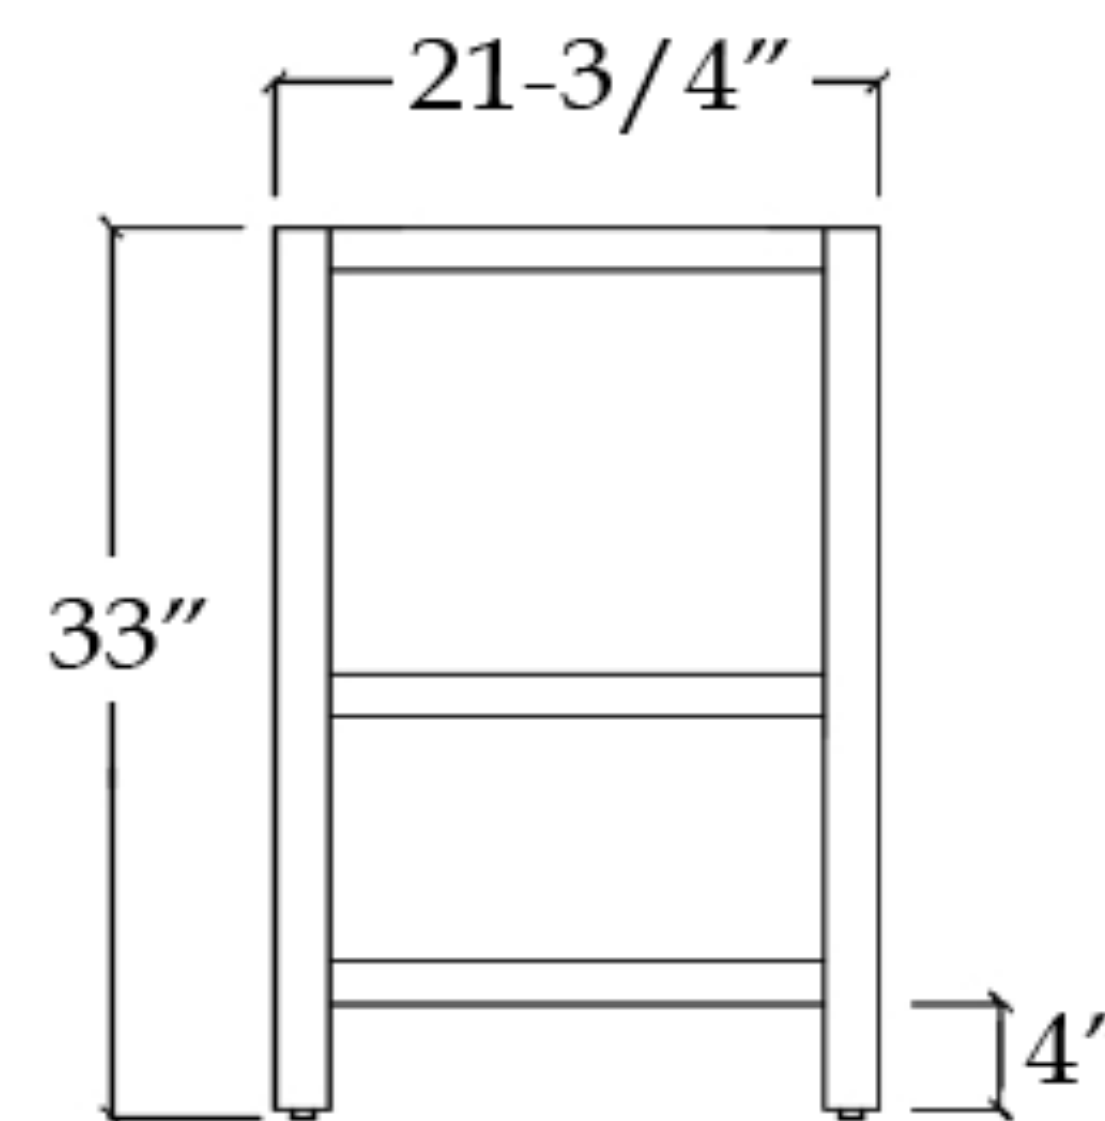

# VALENCIA

Bathroom Vanity

TOP VIEW

COUNTER-TOP

Backsplash

FRONT VIEW

SIDE VIEW