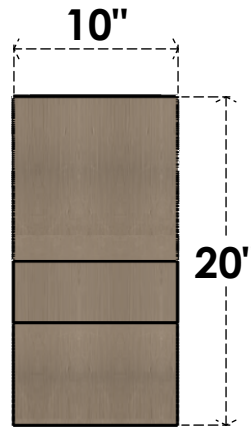

ITEM NUMBER: CORU10X30X20RIDRCPR

10"W X 30"D X 20"H SERIES 3 CLASSIC RIDGEWOOD ROUGH CEDAR
TIMBERTHANE FAUX WOOD CORBEL, PRIMED

SIDE PROFILE

FRONT PROFILE

ISOMETRIC

EKENA MILLWORK
2300 WEST MAIN ST.
CLARKSVILLE, TX 75426
TOLL FREE: 866-607-0453
WWW.EKENAMILLWORK.COM

NOTES

1. INSTALLATION TO BE COMPLETED IN ACCORDANCE WITH MANUFACTURER'S SPECIFICATIONS.
2. DRAWING MAY NOT BE TO SCALE
3. THIS DRAWING IS INTENDED FOR DESIGN AND PLANNING PURPOSES ONLY.
4. ALL INFORMATION CONTAINED HEREIN WAS CURRENT AT THE TIME OF DEVELOPMENT BUT MUST BE REVIEWED AND APPROVED BY THE PRODUCT MANUFACTURER TO BE CONSIDERED ACCURATE.
5. TIMBERTHANE ARCHITECTURAL PRODUCTS ARE MADE FROM HIGH DENSITY URETHANE AND COME FACTORY PRIMED