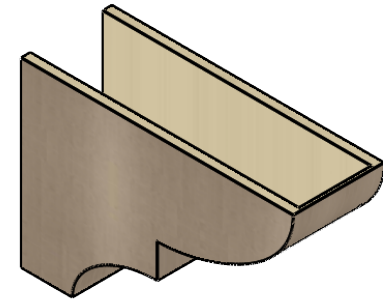

ITEM NUMBER: CORU10X30X20RIDRCPR

10"W X 30"D X 20"H SERIES 3 CLASSIC RIDGEWOOD ROUGH CEDAR
TIMBERTHANE FAUX WOOD CORBEL, PRIMED

SIDE PROFILE

FRONT PROFILE

ISOMETRIC

EKENA MILLWORK
2300 WEST MAIN ST.
CLARKSVILLE, TX 75426
TOLL FREE: 866-607-0453
WWW.EKENAMILLWORK.COM

NOTES

1. INSTALLATION TO BE COMPLETED IN ACCORDANCE WITH MANUFACTURER'S SPECIFICATIONS.
2. DRAWING MAY NOT BE TO SCALE
3. THIS DRAWING IS INTENDED FOR DESIGN AND PLANNING PURPOSES ONLY.
4. ALL INFORMATION CONTAINED HEREIN WAS CURRENT AT THE TIME OF DEVELOPMENT BUT MUST BE REVIEWED AND APPROVED BY THE PRODUCT MANUFACTURER TO BE CONSIDERED ACCURATE.
5. TIMBERTHANE ARCHITECTURAL PRODUCTS ARE MADE FROM HIGH DENSITY URETHANE AND COME FACTORY PRIMED