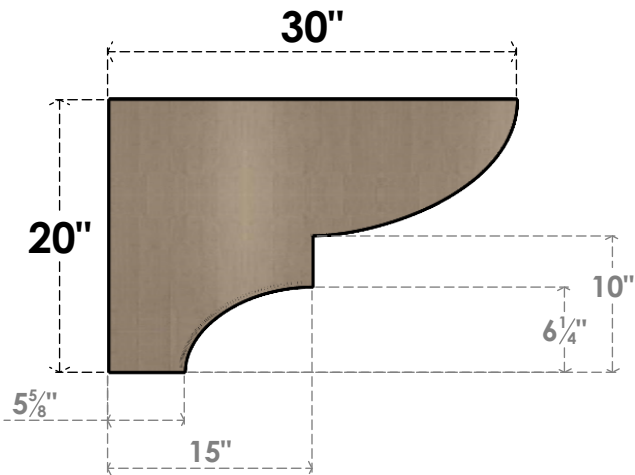

ITEM NUMBER: CORU10X30X20RIDRCPR

10"W X 30"D X 20"H SERIES 3 CLASSIC RIDGEWOOD ROUGH CEDAR
TIMBERTHANE FAUX WOOD CORBEL, PRIMED

SIDE PROFILE

FRONT PROFILE

ISOMETRIC

EKENA MILLWORK
2300 WEST MAIN ST.
CLARKSVILLE, TX 75426
TOLL FREE: 866-607-0453
WWW.EKENAMILLWORK.COM

NOTES

1. INSTALLATION TO BE COMPLETED IN ACCORDANCE WITH MANUFACTURER'S SPECIFICATIONS.
2. DRAWING MAY NOT BE TO SCALE
3. THIS DRAWING IS INTENDED FOR DESIGN AND PLANNING PURPOSES ONLY.
4. ALL INFORMATION CONTAINED HEREIN WAS CURRENT AT THE TIME OF DEVELOPMENT BUT MUST BE REVIEWED AND APPROVED BY THE PRODUCT MANUFACTURER TO BE CONSIDERED ACCURATE.
5. TIMBERTHANE ARCHITECTURAL PRODUCTS ARE MADE FROM HIGH DENSITY URETHANE AND COME FACTORY PRIMED