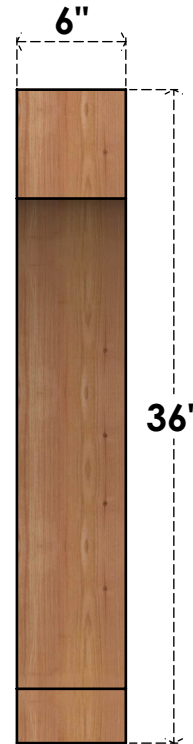

BRC06X24X36IMP00RWR

6"W X 24"D X 36"H IMPERIAL ROUGH SAWN BRACE, WESTERN RED CEDAR

SIDE

FRONT

EKENA MILLWORK
 2300 WEST MAIN ST.
 CLARKSVILLE, TX 75426
 TOLL FREE: 866-607-0453
 WWW.EKENAMILLWORK.COM

NOTES

1. INSTALLATION TO BE COMPLETED IN ACCORDANCE WITH MANUFACTURER'S SPECIFICATIONS.
2. DRAWING MAY NOT BE TO SCALE
3. THIS DRAWING IS INTENDED FOR DESIGN AND PLANNING PURPOSES ONLY.
4. ALL INFORMATION CONTAINED HEREIN WAS CURRENT AT THE TIME OF DEVELOPMENT BUT MUST BE REVIEWED AND APPROVED BY THE PRODUCT MANUFACTURER TO BE CONSIDERED ACCURATE.
5. PRODUCTS ARE NOT KILN DRIED. THIS ITEM IS UNIQUE AND WILL CONTAIN THE NATURAL VARIATIONS THAT THE WOOD SPECIES OFFERS. THIS MAY RESULT IN VARIATIONS UP TO 1/4"