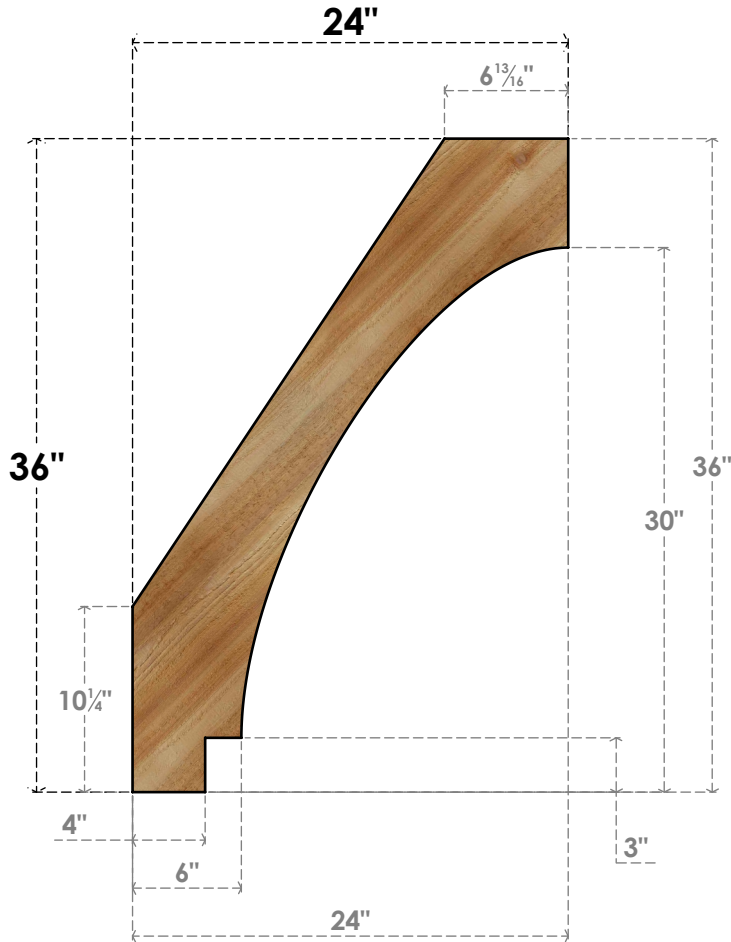

BRC06X24X36IMP00RWR

6"W X 24"D X 36"H IMPERIAL ROUGH SAWN BRACE, WESTERN RED CEDAR

SIDE

FRONT

EKENA MILLWORK
 2300 WEST MAIN ST.
 CLARKSVILLE, TX 75426
 TOLL FREE: 866-607-0453
 WWW.EKENAMILLWORK.COM

NOTES