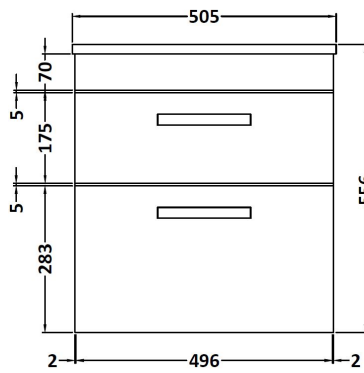

CUSTOMER DATA SHEET

DESCRIPTION:

500 Wh 2-Drawer Vanity With Basin B

CUSTOMER DATA SHEET - FURNITURE

DESCRIPTION: 500 Wall Hung 2-Drawer Basin Unit

PRODUCT DIMENSIONS

Height (mm)	Width (mm)	Depth (mm)	Nett Wgt Kg
538	500	383	26

PACKAGING DIMENSIONS

Height (mm)	Width (mm)	Depth (mm)	Gross Wgt Kg
405	520	560	26

PACKAGING DATA

Box Colour	Brown Cardboard Box		
Box Qty	1	Label Colour	White Label
Label Size	100 x 50	Label Qty	2

OUTER BOX DIMENSIONS (If Applicable)

CUSTOMER DATA SHEET - CERAMICS

DESCRIPTION:

500mm Minimalist Basin 1Th

PRODUCT DIMENSIONS

Height (mm)	Width (mm)	Depth (mm)	Nett Wgt Kg
170	500	390	9

PACKAGING DIMENSIONS

Height (mm)	Width (mm)	Depth (mm)	Gross Wgt Kg
400	520	200	9

PACKAGING DATA

Box Colour	Brown Cardboard Box		
Box Qty	1	Label Colour	White Label
Label Size	105 x 50	Label Qty	1

OUTER BOX DIMENSIONS (If Applicable)

Height (mm)	Width (mm)	Depth (mm)	Gross Wgt Kg

PRODUCT DETAILS