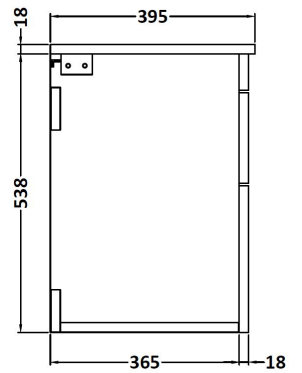

CUSTOMER DATA SHEET

DESCRIPTION:

500 Wh 2-Drawer Vanity With Basin B

CUSTOMER DATA SHEET - FURNITURE

DESCRIPTION: 500 Wall Hung 2-Drawer Basin Unit

PRODUCT DIMENSIONS

Height (mm)	Width (mm)	Depth (mm)	Nett Wgt Kg
538	500	383	26

PACKAGING DIMENSIONS

Height (mm)	Width (mm)	Depth (mm)	Gross Wgt Kg
405	520	560	26

PACKAGING DATA

Box Colour	Brown Cardboard Box		
Box Qty	1	Label Colour	White Label
Label Size	100 x 50	Label Qty	2

OUTER BOX DIMENSIONS (If Applicable)

CUSTOMER DATA SHEET - CERAMICS

DESCRIPTION:

500mm Minimalist Basin 1Th

PRODUCT DIMENSIONS

Height (mm)	Width (mm)	Depth (mm)	Nett Wgt Kg
170	500	390	9

PACKAGING DIMENSIONS

Height (mm)	Width (mm)	Depth (mm)	Gross Wgt Kg
400	520	200	9

PACKAGING DATA

Box Colour	Brown Cardboard Box		
Box Qty	1	Label Colour	White Label
Label Size	105 x 50	Label Qty	1

OUTER BOX DIMENSIONS (If Applicable)

Height (mm)	Width (mm)	Depth (mm)	Gross Wgt Kg

PRODUCT DETAILS