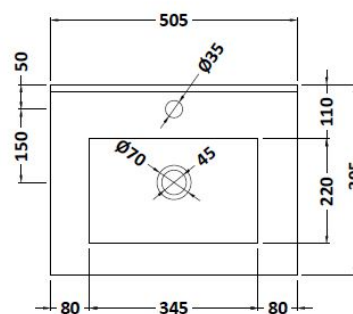

CUSTOMER DATA SHEET

DESCRIPTION:

500 Wh 2-Drawer Vanity With Basin B

CUSTOMER DATA SHEET - FURNITURE

DESCRIPTION: 500 Wall Hung 2-Drawer Basin Unit

PRODUCT DIMENSIONS

Height (mm)	Width (mm)	Depth (mm)	Nett Wgt Kg
538	500	383	26

PACKAGING DIMENSIONS

Height (mm)	Width (mm)	Depth (mm)	Gross Wgt Kg
405	520	560	26

PACKAGING DATA

Box Colour	Brown Cardboard Box		
Box Qty	1	Label Colour	White Label
Label Size	100 x 50	Label Qty	2

OUTER BOX DIMENSIONS (If Applicable)

CUSTOMER DATA SHEET - CERAMICS

DESCRIPTION:

500mm Minimalist Basin 1Th

PRODUCT DIMENSIONS

Height (mm)	Width (mm)	Depth (mm)	Nett Wgt Kg
170	500	390	9

PACKAGING DIMENSIONS

Height (mm)	Width (mm)	Depth (mm)	Gross Wgt Kg
400	520	200	9

PACKAGING DATA

Box Colour	Brown Cardboard Box		
Box Qty	1	Label Colour	White Label
Label Size	105 x 50	Label Qty	1

OUTER BOX DIMENSIONS (If Applicable)

Height (mm)	Width (mm)	Depth (mm)	Gross Wgt Kg

PRODUCT DETAILS