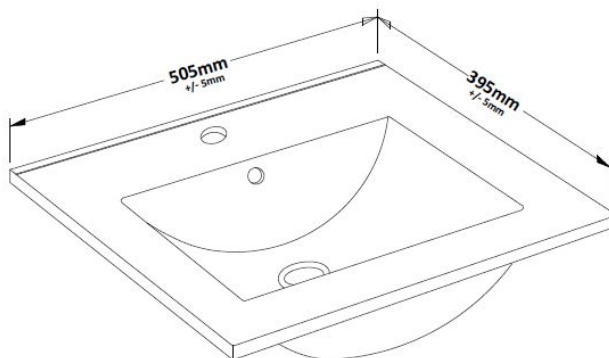

CUSTOMER DATA SHEET

DESCRIPTION:

500 Wh 2-Drawer Vanity With Basin B

CUSTOMER DATA SHEET - FURNITURE

DESCRIPTION: 500 Wall Hung 2-Drawer Basin Unit

PRODUCT DIMENSIONS

Height (mm)	Width (mm)	Depth (mm)	Nett Wgt Kg
538	500	383	26

PACKAGING DIMENSIONS

Height (mm)	Width (mm)	Depth (mm)	Gross Wgt Kg
405	520	560	26

PACKAGING DATA

Box Colour	Brown Cardboard Box		
Box Qty	1	Label Colour	White Label
Label Size	100 x 50	Label Qty	2

OUTER BOX DIMENSIONS (If Applicable)

Height (mm)	Width (mm)	Depth (mm)	Gross Wgt Kg

PRODUCT DETAILS

Country of Origin	United Kingdom			
Fitting Instruction	No			
Constr' Method	Cam & Wood Dowel			
Cabinet Finish	MFC Textured Woodgrain			
Cab Thickness (mm)	18			
Drawer Included	Yes			
No of Shelves	0			
Hinge Inc'	Not Applicable			
Fixings Inc'	Yes			
Handle Inc'	Yes, Supplied			
Handle Type	Strap			
Certification	FSC	Yes	CE	N/A
Colour	Driftwood			
Constr' Type	Rigid			
Fascia Finish	MFC Textured Woodgrain			
Fas Thickness (mm)	18			
Drawer Type	80mm High Metal Softclose			
Hinge Type	Not Applicable			
Adjustable Legs	No, Not Required			
Handle Style	Contemporary			
Waste Shroud	Yes			

CUSTOMER DATA SHEET - CERAMICS

DESCRIPTION:

500mm Minimalist Basin 1Th

PRODUCT DIMENSIONS

Height (mm)	Width (mm)	Depth (mm)	Nett Wgt Kg
170	500	390	9

PACKAGING DIMENSIONS

Height (mm)	Width (mm)	Depth (mm)	Gross Wgt Kg
400	520	200	9