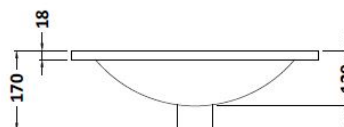

CUSTOMER DATA SHEET

DESCRIPTION:

500 Wh 2-Drawer Vanity With Basin B

CUSTOMER DATA SHEET - FURNITURE

DESCRIPTION: 500 Wall Hung 2-Drawer Basin Unit

PRODUCT DIMENSIONS

Height (mm)	Width (mm)	Depth (mm)	Nett Wgt Kg
538	500	383	26

PACKAGING DIMENSIONS

Height (mm)	Width (mm)	Depth (mm)	Gross Wgt Kg
405	520	560	26

PACKAGING DATA

Box Colour	Brown Cardboard Box		
Box Qty	1	Label Colour	White Label
Label Size	100 x 50	Label Qty	2

OUTER BOX DIMENSIONS (If Applicable)

Height (mm)	Width (mm)	Depth (mm)	Gross Wgt Kg

PRODUCT DETAILS

Country of Origin	United Kingdom			
Fitting Instruction	No			
Constr' Method	Cam & Wood Dowel			
Cabinet Finish	MFC Textured Woodgrain			
Cab Thickness (mm)	18			
Drawer Included	Yes			
No of Shelves	0			
Hinge Inc'	Not Applicable			
Fixings Inc'	Yes			
Handle Inc'	Yes, Supplied			
Handle Type	Strap			
Certification	FSC	Yes	CE	N/A
Colour	Driftwood			
Constr' Type	Rigid			
Fascia Finish	MFC Textured Woodgrain			
Fas Thickness (mm)	18			
Drawer Type	80mm High Metal Softclose			
Hinge Type	Not Applicable			
Adjustable Legs	No, Not Required			
Handle Style	Contemporary			
Waste Shroud	Yes			

CUSTOMER DATA SHEET - CERAMICS

DESCRIPTION:

500mm Minimalist Basin 1Th

PRODUCT DIMENSIONS

Height (mm)	Width (mm)	Depth (mm)	Nett Wgt Kg
170	500	390	9

PACKAGING DIMENSIONS

Height (mm)	Width (mm)	Depth (mm)	Gross Wgt Kg
400	520	200	9