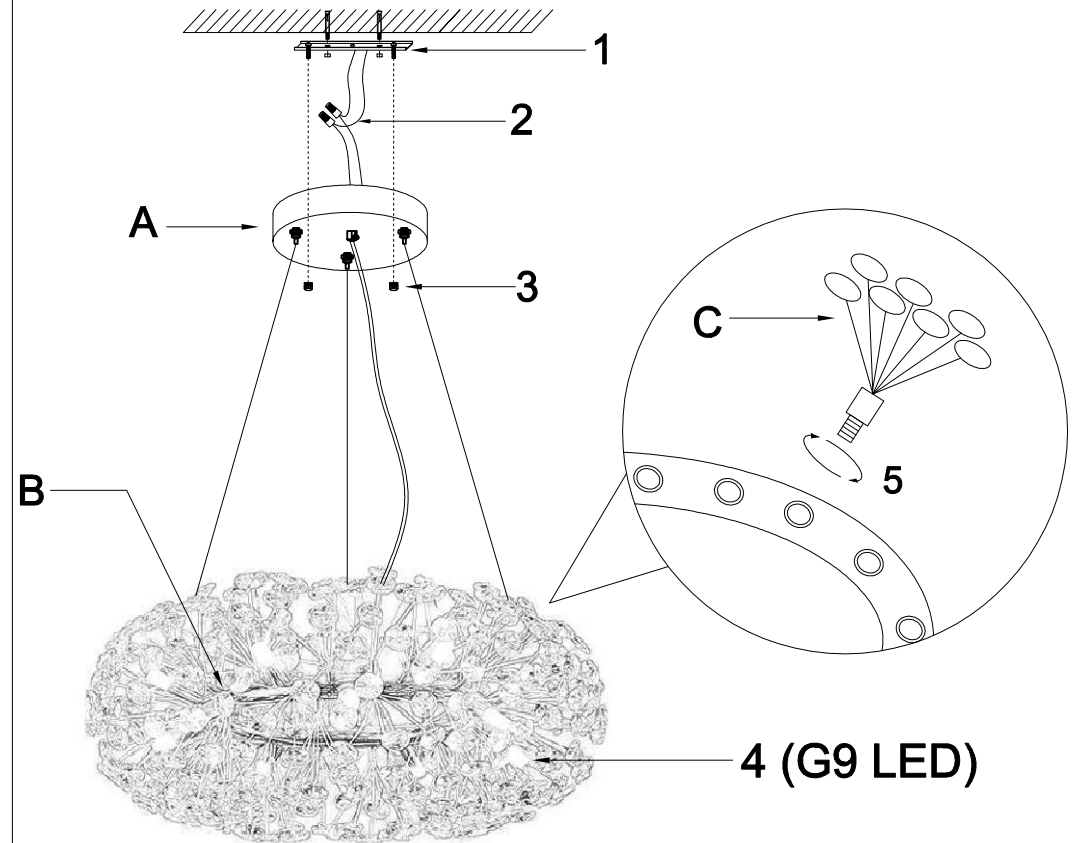

安装说明书

assembly parts list

Serial Number	picture	Accessory Name	quantity
A		canopy	1 PCS
B		lamp holder	1 PCS
C		Crystal bead	48 PCS
D			
E			
F			
G			
H			
I			

Please install and test the lighting fixtures before installing the glass

安装示意图

Please complete the assembly in sequence:

- ①
- ②
- ③
- ④
- ⑤

DIMENSION

Bulbs Not Included

Classic Crystal Chandelier

Compatible With Variety of G9 Socket Bulbs

Adjustable
Lenght