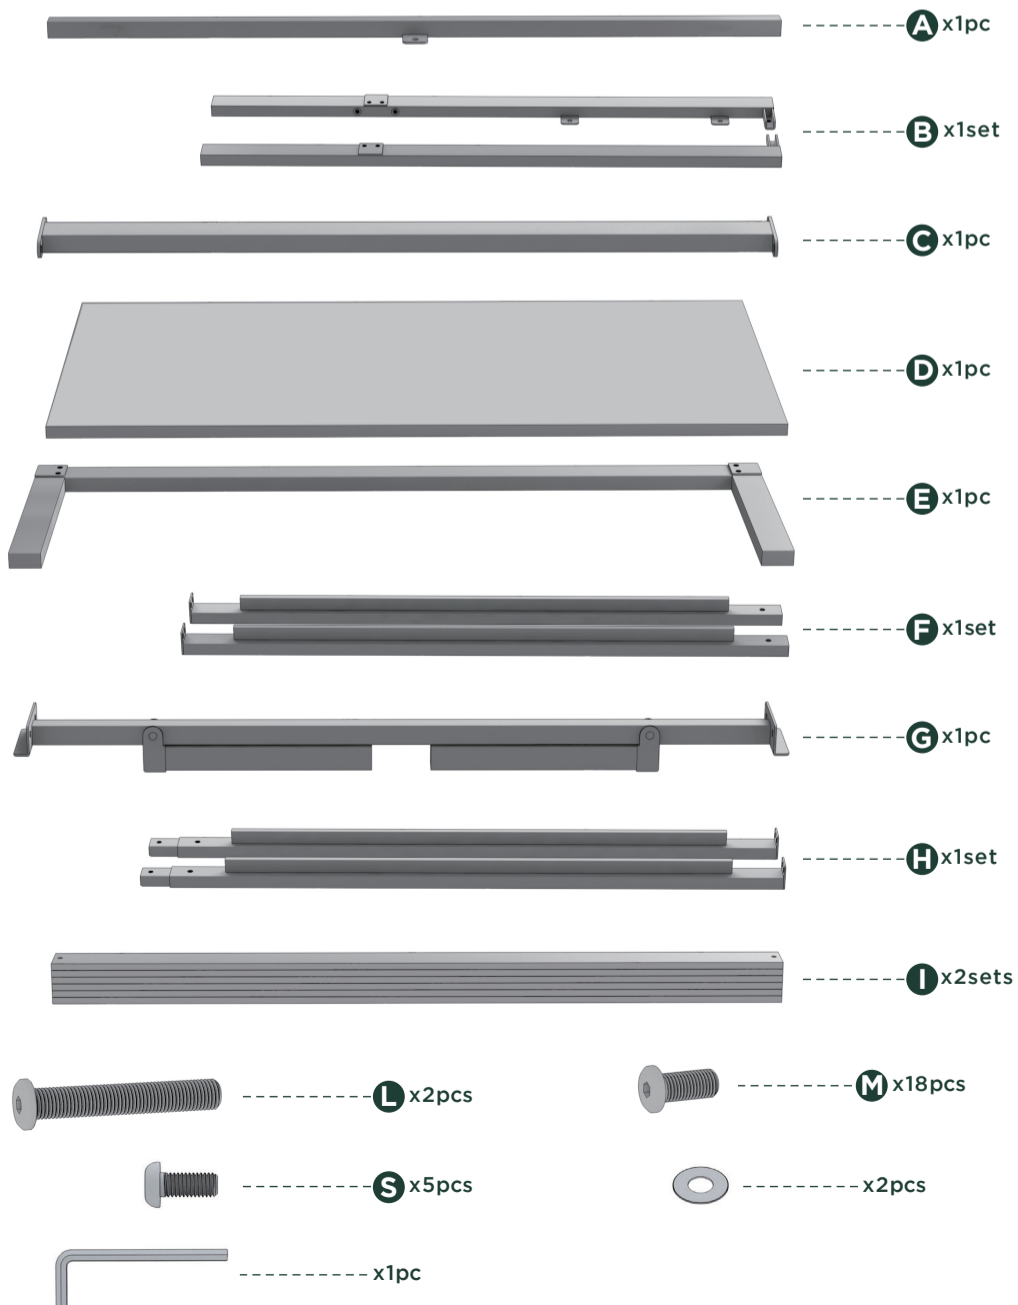

Components

Return Policy

We believe you will absolutely love your new addition to your home, but if for some reason you want to return the product, please contact us directly before you decide to return your product to the retailer. Our Customer Service organization can answer most concerns and can assist you with any questions you may have about your new product.

The item must be returned in good condition, in original box, with all original proof of purchase, parts and accessories, within the time frame specified by the retailer it was purchased from.