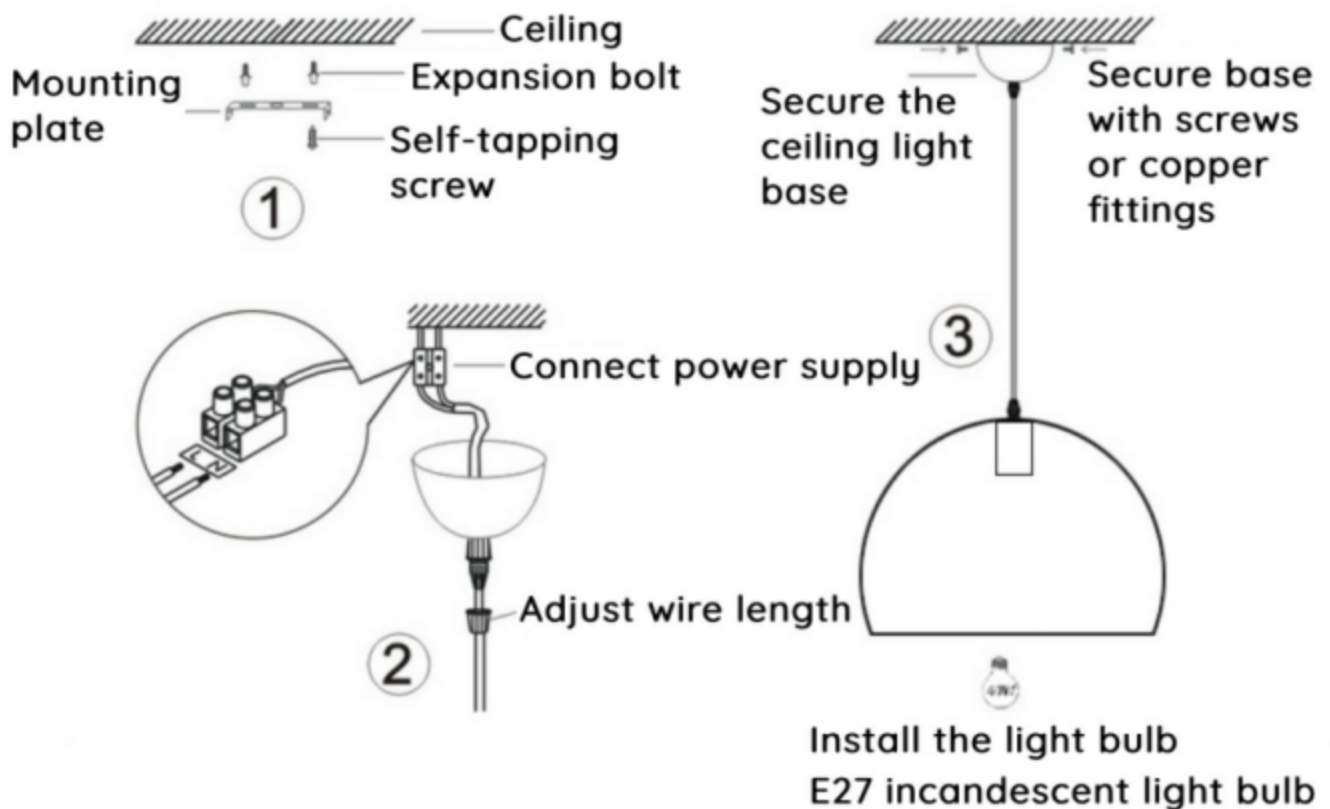

Assembly Instructions for **Model 210117812**

Assembly and installation method

Standard light fixture installation steps:

Figure 1: Fix the mounting plate to the ceiling

Figure 2: Connect the power supply

Figure 3: Secure the ceiling light base

Your fixture is now assembled and ready to use.