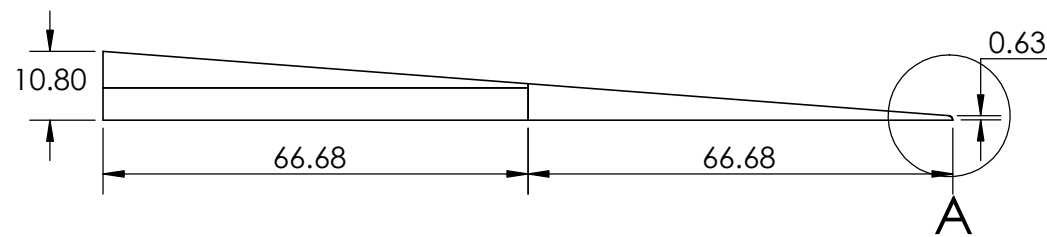

DETAIL A
SCALE 1 : 2

PROPRIETARY:
THE INFORMATION CONTAINED IN THIS DRAWING IS THE SOLE PROPERTY OF **SAFEPATH PRODUCTS**. ANY REPRODUCTION IN PART OR AS A WHOLE WITHOUT THE WRITTEN PERMISSION OF SAFEPATH PRODUCTS IS PROHIBITED.

CONTACTS:
SafePath Products:
1 800 497 2003
Support:
info@safepathproducts.com
Sales:
quote@safepathproducts.com

RAMP MODEL:	SRR 2425
RAMP HEIGHT:	10.80 CM
LAST UPDATE:	9/17/20
UNLESS OTHERWISE SPECIFIED: DIMENSIONS ARE IN CENTIMETERS	