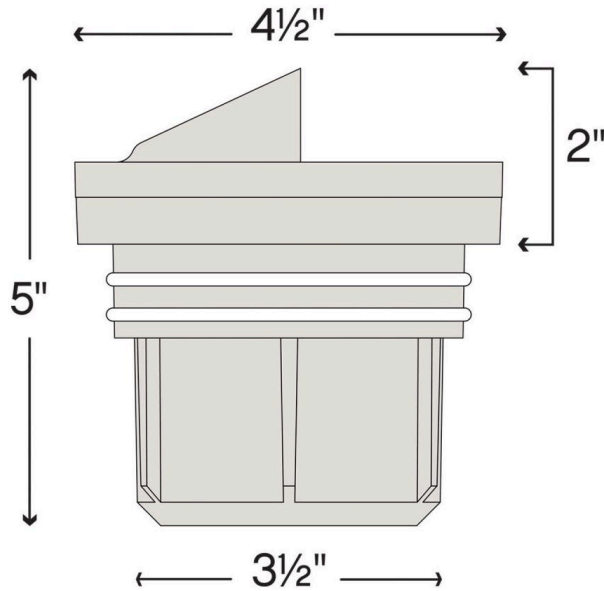

WELL LIGHT

15708BZ-LMA30K

VARIABLE OUTPUT LED 3000K SHIELDED

DETAILS	
FINISH:	Bronze
MATERIAL:	Aluminum
GLASS:	Clear Lens
DIMMABLE:	No

DIMENSIONS	
WIDTH:	4.5"
HEIGHT:	5"
DEPTH:	4.5
WEIGHT:	3.4lb

LIGHT SOURCE	
LIGHT SOURCE:	LumaCore
LED NAME:	30G4SE-12W
WATTAGE:	12w, 8w, 5w, 3w LumaCore LED *Included
VOLTAGE:	12v
VOLT AMPS:	12.4, 7.8, 5.3, 3.2
LUMENS:	750, 475, 350, 260
CRI:	80
INCANDESCENT EQUIVALENCY:	1 x 60w, 45w, 35w, 25w
DIMMABLE:	No
TRANSFORMER REQUIRED:	Yes

MOUNTING	
LEAD WIRE:	1 X 36"

SHIPPING	
CARTON LENGTH:	7
CARTON WIDTH:	7
CARTON HEIGHT:	13.5
CARTON WEIGHT:	4.5

PRODUCT DETAILS:

- LumaCore Series products carry a lifetime limited warranty
- PVC constructed concrete pour kit and burial sleeve are supplied
- Incorporates CREE LEDs with application performance tested by CREE
- Suitable for use in wet (outdoor direct rain) locations as defined by NEC and CEC. Meets United States UL Underwriters Laboratories & CSA Canadian Standards Association Product Safety Standards
- Wattage settings includes: 3W (260 Lumens), 5W (350 Lumens), 8W (475 Lumens), 12W (750 Lumens)
- Includes a dense foam cap to prevent concrete from entering
- Photometrics based off engine photometrics.
- Classic lines and heritage details complement traditional architecture