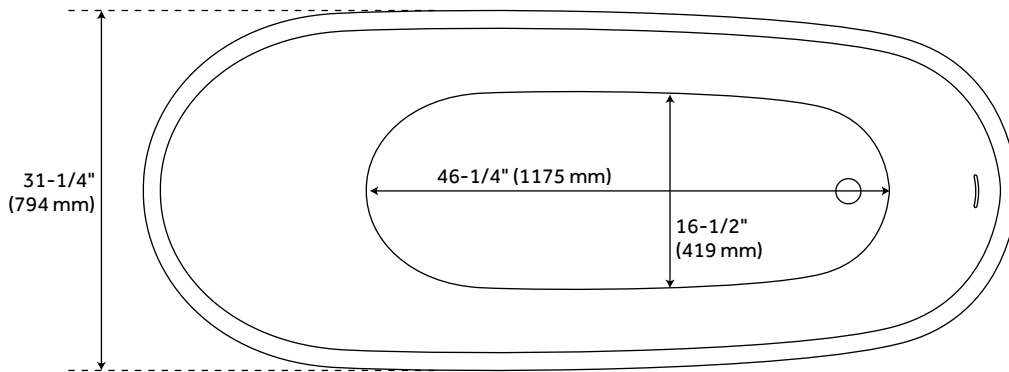

71" SAUNDERS ACRYLIC FREESTANDING TUB

SKU: 930344-71
Code: SH480877

FEATURES

Features: Integral Drain & Overflow
Design: Modern
Product Finish: White
Material: acrylic
Length: 71"
Width: 31-1/4"
Height: 28"
Overflow Hole: true
Water Depth To Overflow: 13-3/4"
Exterior Treatment: Smooth
Interior Treatment: Smooth
Faucet Included: No
Shape: Oval
Overflow Options: Standard Overflow
Tub Overflow: Optional
Integral Drain & Overflow: Yes
Tub Material: Acrylic
Tub Interior Length: 46-1/4"
Tub Interior Width: 16-1/2"
Tap Deck: No
Faucet Drillings: No Drillings
Built-In Adjusters: Yes
Tub Weight Uncrated (lbs): 108
Tub Weight Crated (lbs): 218

IAPMO

REVISED 3/27/2023

71" SAUNDERS ACRYLIC FREESTANDING TUB

SKU: 930344-71

Code: SH480877

ADDITIONAL FEATURES

- All dimensions are ($\pm 1/2$ ").
- Formed of two 3.8mm acrylic sheets, the air between acting as thermal insulator.
- Overflow option includes a Standard overflow which remains open to allow water into the drain.
- Insulation option: increases heat retention and prevents condensation due to water and air temperature fluctuations.
- Optional Quick Connect Drop-In Drain Kit Includes:
 - Floor Plate, 1-1/2" PVC Pipe, 2" x 1-1/2" Trap Adapters, 1 Brass Threaded, 1 Brass Unthreaded Tailpiece and Plug.
 - Installs above your subfloor, but underneath your cement floor or tile, so you do not need access below the fixture.

REVISED 3/27/2023

71" SAUNDERS ACRYLIC FREESTANDING TUB

SKU: 930344-71

All dimensions and specifications are nominal and may vary. Use actual products for accuracy in critical situations.