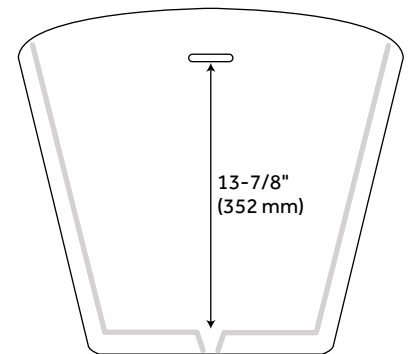

71" SAUNDERS ACRYLIC FREESTANDING TUB

SKU: 930344-71

All dimensions and specifications are nominal and may vary. Use actual products for accuracy in critical situations.