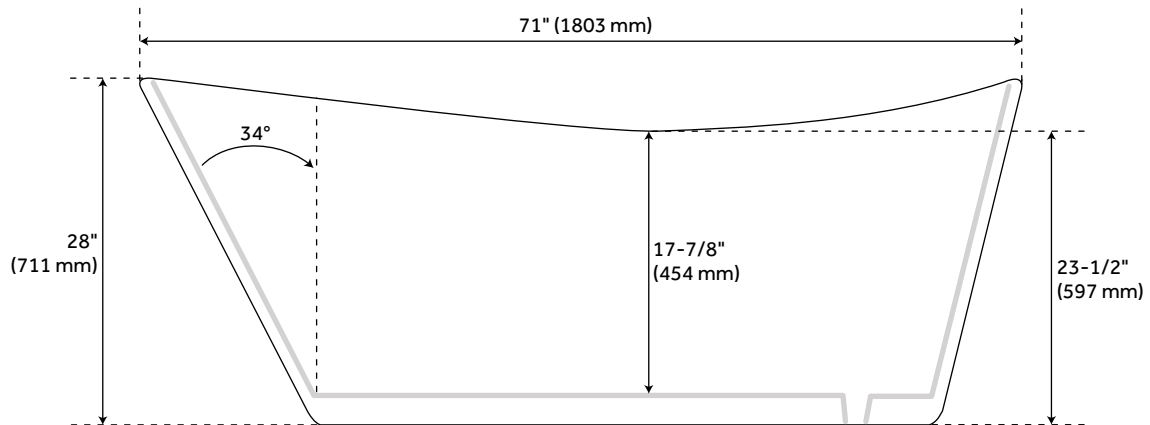

71" SAUNDERS ACRYLIC FREESTANDING TUB

SKU: 930344-71

All dimensions and specifications are nominal and may vary. Use actual products for accuracy in critical situations.