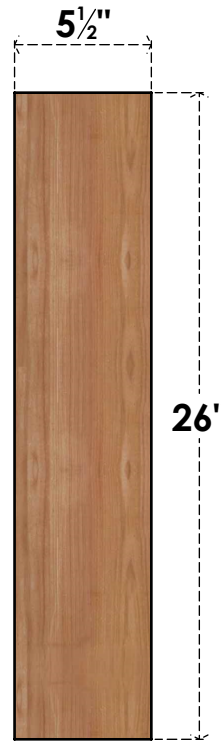

BRC06X20X26TRA00SWR

5 1/2"W X 20"D X 26"H TRADITIONAL SMOOTH BRACE, WESTERN RED CEDAR

SIDE

FRONT

EKENA MILLWORK
 2300 WEST MAIN ST.
 CLARKSVILLE, TX 75426
 TOLL FREE: 866-607-0453
 WWW.EKENAMILLWORK.COM

NOTES