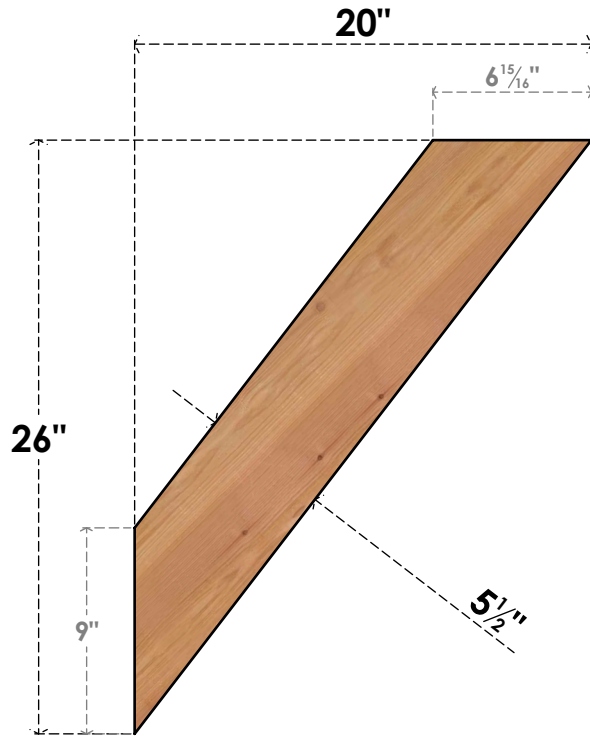

BRC06X20X26TRA00SWR

5 1/2"W X 20"D X 26"H TRADITIONAL SMOOTH BRACE, WESTERN RED CEDAR

SIDE

FRONT

EKENA MILLWORK
 2300 WEST MAIN ST.
 CLARKSVILLE, TX 75426
 TOLL FREE: 866-607-0453
 WWW.EKENAMILLWORK.COM

NOTES