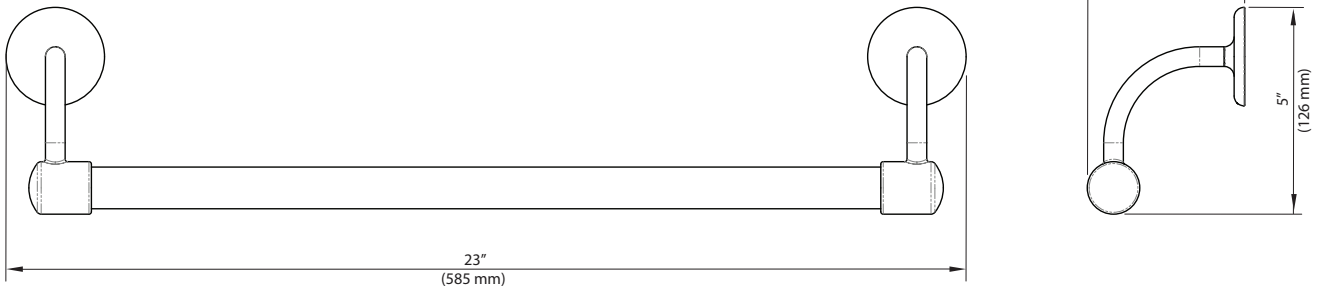

LEFROY BROOKS

1 8 2 8 T R O U T M A N S T R E E T
R I D G E W O O D N E W Y O R K N Y 1 1 3 8 5 U S A
T: +1(718) 302 5292 F: +1(718) 302 4177

CW-5101

20-inch large bore (1") white towel bar

DIMENSIONAL DATA SHEET

DATE: 06 November 2013

COPYRIGHT © LBP LTD 2013. ALL RIGHTS RESERVED.

DIMENSIONS IN INCHES & MILLIMETRES

WHILST EVERY EFFORT IS MADE TO ENSURE THE ACCUACY OF THESE DATA SHEETS THEY ARE SUBJECT TO CHANGE WITHOUT NOTICE AS PART OF COMPANY'S PRODUCT DEVELOPMENT PROCESS