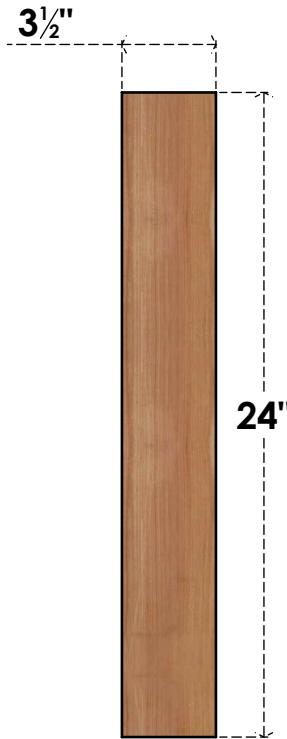

BRC04X18X24TRA00SWR

3 1/2"W X 18"D X 24"H TRADITIONAL SMOOTH BRACE, WESTERN RED CEDAR

SIDE

FRONT

EKENA MILLWORK
 2300 WEST MAIN ST.
 CLARKSVILLE, TX 75426
 TOLL FREE: 866-607-0453
 WWW.EKENAMILLWORK.COM

NOTES