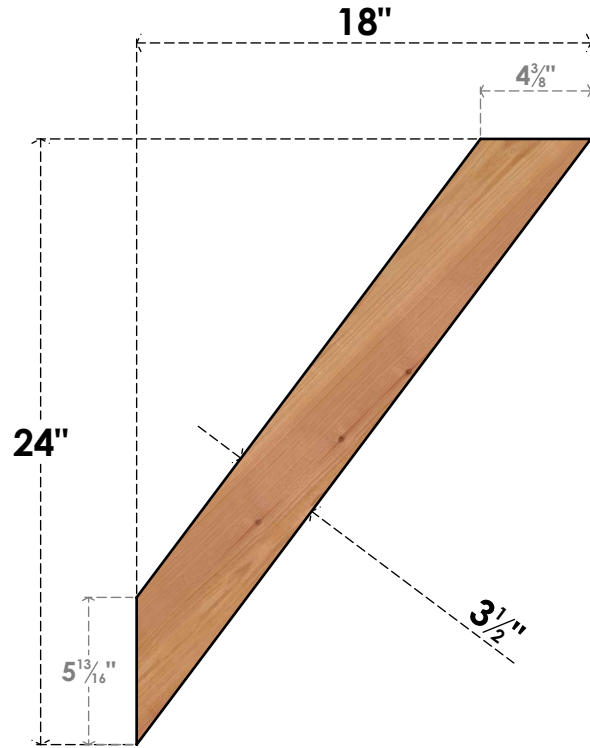

BRC04X18X24TRA00SWR

3 1/2"W X 18"D X 24"H TRADITIONAL SMOOTH BRACE, WESTERN RED CEDAR

SIDE

FRONT

EKENA MILLWORK
 2300 WEST MAIN ST.
 CLARKSVILLE, TX 75426
 TOLL FREE: 866-607-0453
 WWW.EKENAMILLWORK.COM

NOTES