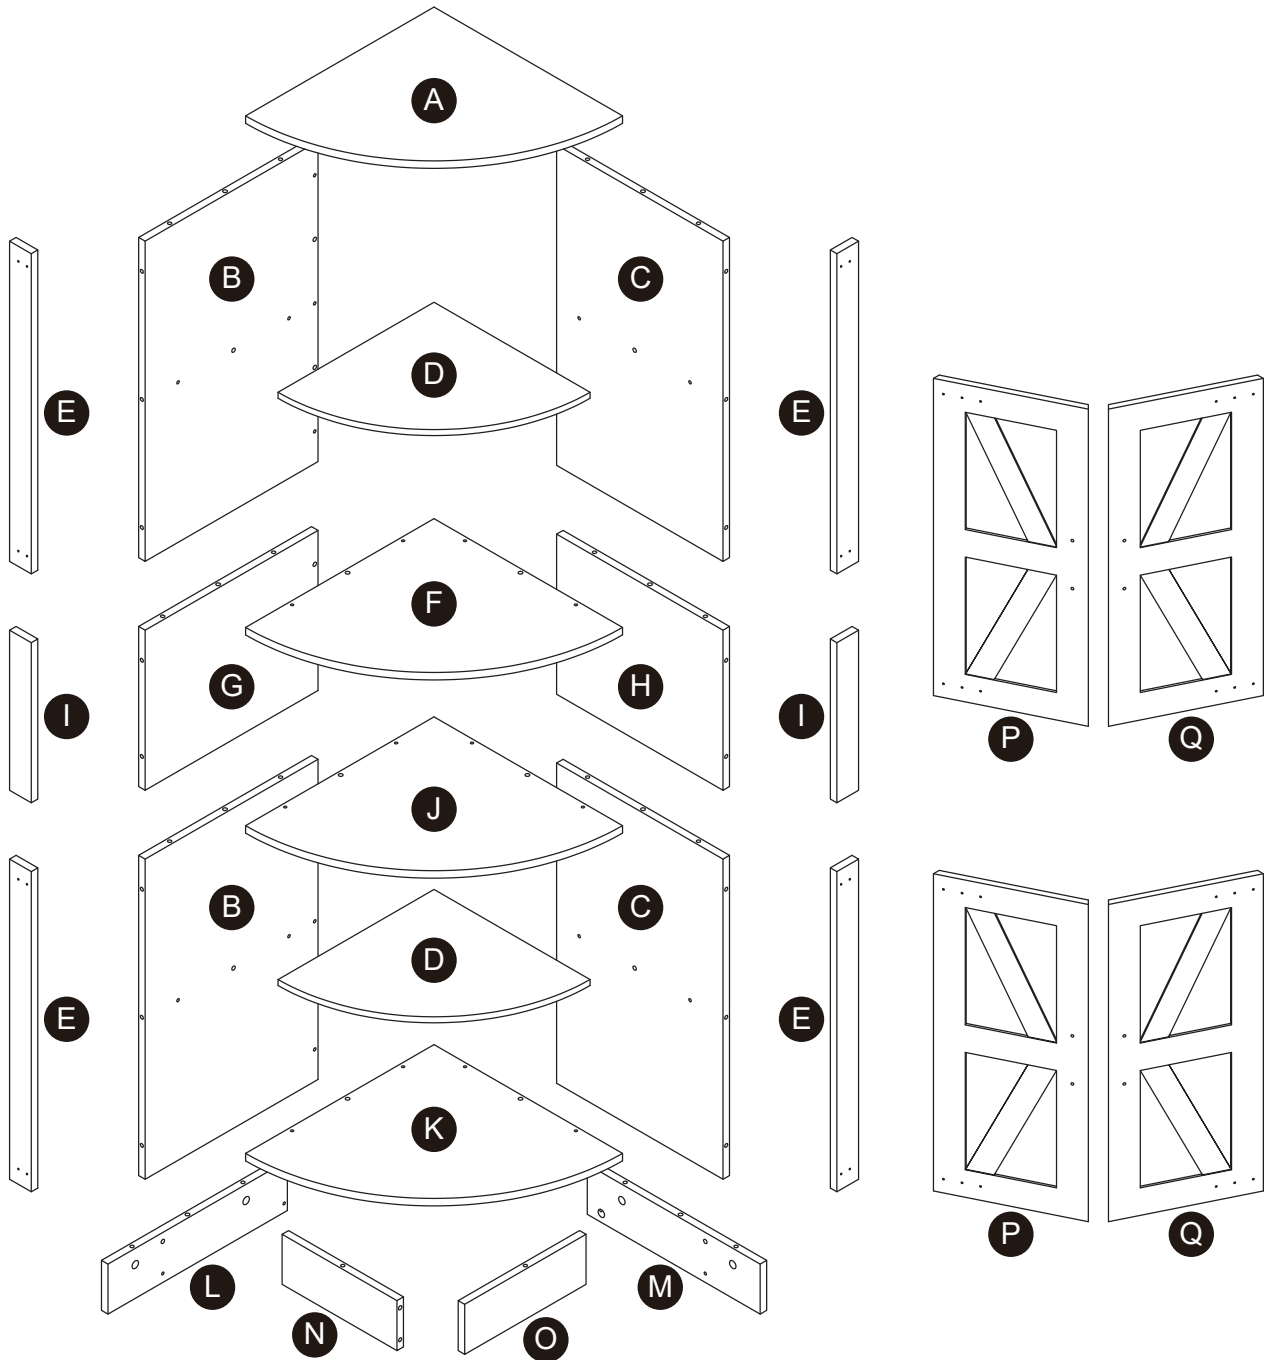

Exploded Drawing