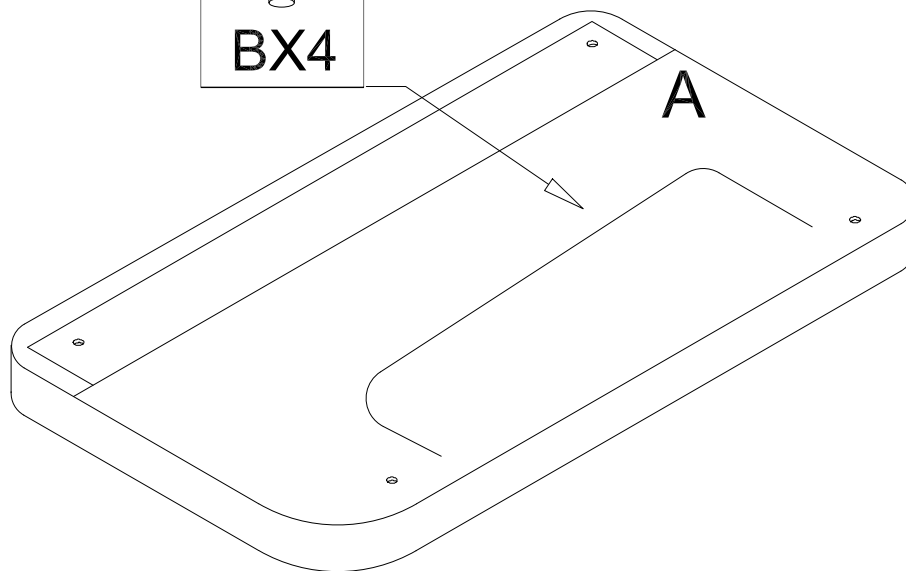

HOMEDETAIL

Assembly Guide (Item Code 51630/51631/51632/51633)

Before You Begin:

- ✓ Please take a moment to read through this leaflet and follow the simple step-by-step guide.
- ✓ Carefully check that you have all parts before starting assembly.
- ✓ Keep fixtures & fittings out of children's reach and ensure children stay away from the construction area.
- ✓ Retain these instructions for future reference. Most of the time, you will find the parts stored underside the sofa bed. Please turn the sofa bed upside down to locate the Zig or Velcro.
- ✓ In the unlikely event of an issue with your product, please provide the PO number, item code, and part number.
- ✓ Do not discard the packaging until the contents have been fully assembled.
- ✓ Exercise caution when moving the furniture and avoid dragging the sofa bed, as this may damage both the furniture and the flooring.
- ✓ New product odors are perfectly normal and a natural part of the manufacturing process. Allow some time for your new piece of furniture to settle, and the odor will disappear naturally.
- ✓ The lighting, size, and existing décor of a room may cause the product color to appear different from the website images.

If you have any questions, please contact our customer service team for help.

ASSEMBLY INSTRUCTION

51630/51631/
51632/51633

AX1

Please note the legs are located inside the zipped compartment.

①

②

3