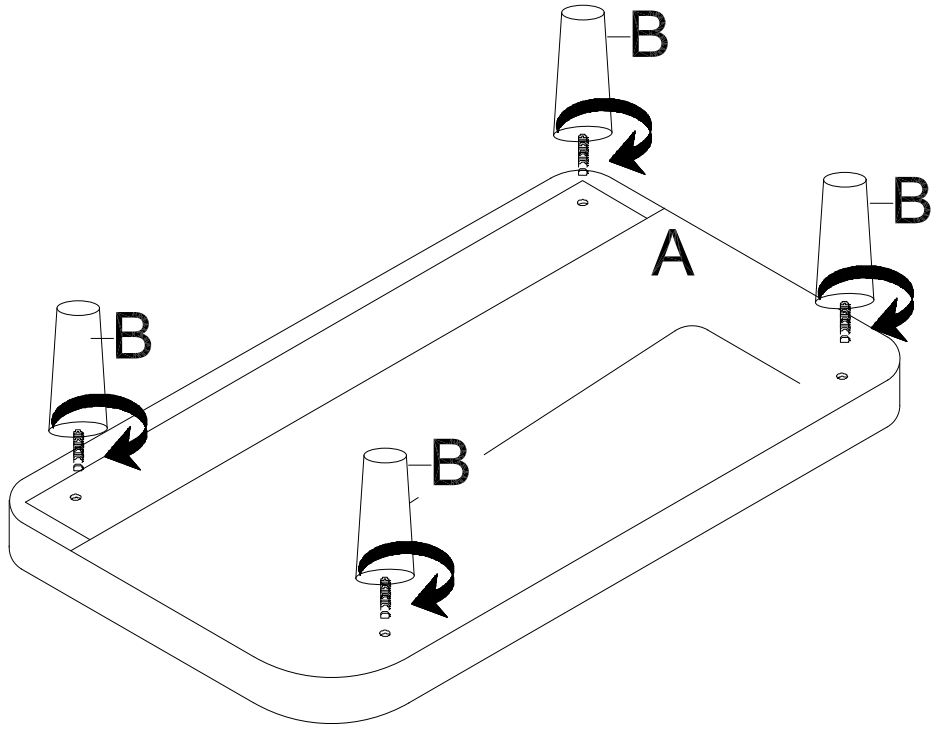

HOMEDETAIL

Assembly Guide (Item Code 51630/51631/51632/51633)

Before You Begin:

- ✓ Please take a moment to read through this leaflet and follow the simple step-by-step guide.
- ✓ Carefully check that you have all parts before starting assembly.
- ✓ Keep fixtures & fittings out of children's reach and ensure children stay away from the construction area.
- ✓ Retain these instructions for future reference. Most of the time, you will find the parts stored underside the sofa bed. Please turn the sofa bed upside down to locate the Zig or Velcro.
- ✓ In the unlikely event of an issue with your product, please provide the PO number, item code, and part number.
- ✓ Do not discard the packaging until the contents have been fully assembled.
- ✓ Exercise caution when moving the furniture and avoid dragging the sofa bed, as this may damage both the furniture and the flooring.
- ✓ New product odors are perfectly normal and a natural part of the manufacturing process. Allow some time for your new piece of furniture to settle, and the odor will disappear naturally.
- ✓ The lighting, size, and existing décor of a room may cause the product color to appear different from the website images.

If you have any questions, please contact our customer service team for help.

ASSEMBLY INSTRUCTION

51630/51631/
51632/51633

AX1

Please note the legs are located inside the zipped compartment.

①

②

3