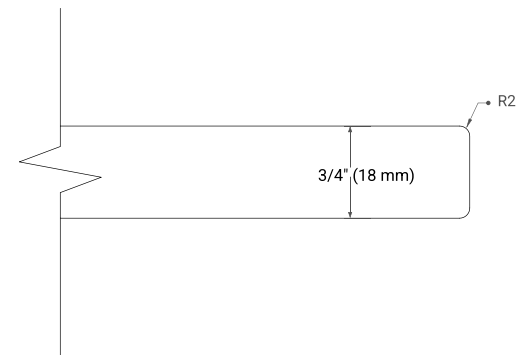

66" SINGLE SINK BASE CABINET

BASE CABINET DIMENSIONS

66" W x 21.5" D x 34.5" H

FEATURES

- Solid wood frame & plywood panels
- Dovetail drawers and joints
- Soft closing doors & drawers

HARDWARE FINISHES*

Brushed Nickel Satin Brass Matte Black Polished Chrome

PLAN VIEW

67" SINGLE RECTANGLE SINK COUNTERTOP WITH 0.75 IN. THICKNESS

OVERALL DIMENSIONS

67" W x 22" D x 0.75" H

COUNTERTOP OPTIONS

Carrara Marble

FEATURES

- Solid countertop with mitered edges & seams
- Undermount white rectangular sink
- Pre-drilled for 8" widespread faucet

INCLUDED

- Countertop
- Matching Backsplash
- Rectangle Sink

COUNTERTOP PLAN VIEW

EDGE SIDE VIEW

THREE DIMENSIONAL COUNTERTOP VIEW