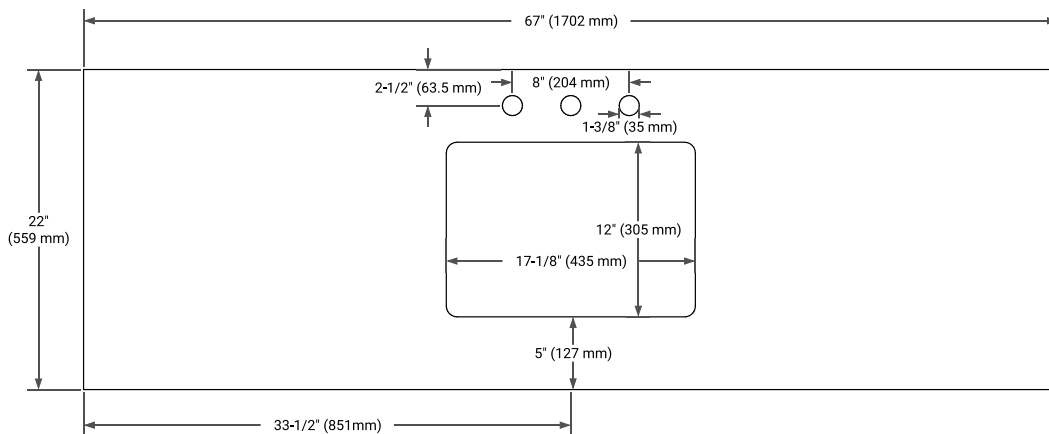

66" SINGLE SINK BASE CABINET

BASE CABINET DIMENSIONS

66" W x 21.5" D x 34.5" H

FEATURES

- Solid wood frame & plywood panels
- Dovetail drawers and joints
- Soft closing doors & drawers

HARDWARE FINISHES*

Brushed Nickel Satin Brass Matte Black Polished Chrome

PLAN VIEW

67" SINGLE RECTANGLE SINK COUNTERTOP WITH 0.75 IN. THICKNESS

OVERALL DIMENSIONS

67" W x 22" D x 0.75" H

COUNTERTOP OPTIONS

Carrara Marble

FEATURES

- Solid countertop with mitered edges & seams
- Undermount white rectangular sink
- Pre-drilled for 8" widespread faucet

INCLUDED

- Countertop
- Matching Backsplash
- Rectangle Sink

COUNTERTOP PLAN VIEW

EDGE SIDE VIEW

THREE DIMENSIONAL COUNTERTOP VIEW