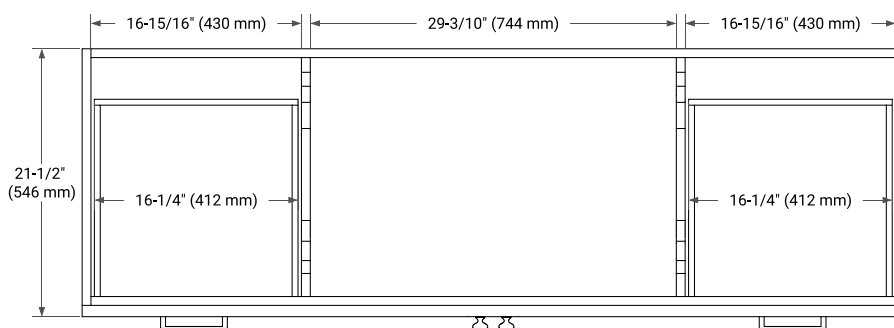

66" SINGLE SINK BASE CABINET

BASE CABINET DIMENSIONS

66" W x 21.5" D x 34.5" H

FEATURES

- Solid wood frame & plywood panels
- Dovetail drawers and joints
- Soft closing doors & drawers

HARDWARE FINISHES*

Brushed Nickel Satin Brass Matte Black Polished Chrome

PLAN VIEW

67" SINGLE RECTANGLE SINK COUNTERTOP WITH 0.75 IN. THICKNESS

OVERALL DIMENSIONS

67" W x 22" D x 0.75" H

COUNTERTOP OPTIONS

Carrara Marble

FEATURES

- Solid countertop with mitered edges & seams
- Undermount white rectangular sink
- Pre-drilled for 8" widespread faucet

INCLUDED

- Countertop
- Matching Backsplash
- Rectangle Sink

COUNTERTOP PLAN VIEW

EDGE SIDE VIEW

THREE DIMENSIONAL COUNTERTOP VIEW