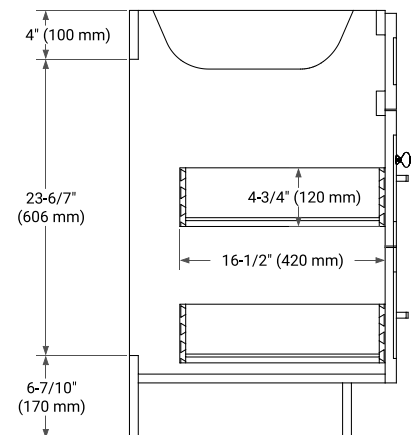

66" SINGLE SINK BASE CABINET

BASE CABINET DIMENSIONS

66" W x 21.5" D x 34.5" H

FEATURES

- Solid wood frame & plywood panels
- Dovetail drawers and joints
- Soft closing doors & drawers

HARDWARE FINISHES*

Brushed Nickel Satin Brass Matte Black Polished Chrome

PLAN VIEW

67" SINGLE RECTANGLE SINK COUNTERTOP WITH 0.75 IN. THICKNESS

OVERALL DIMENSIONS

67" W x 22" D x 0.75" H

COUNTERTOP OPTIONS

Carrara Marble

FEATURES

- Solid countertop with mitered edges & seams
- Undermount white rectangular sink
- Pre-drilled for 8" widespread faucet

INCLUDED

- Countertop
- Matching Backsplash
- Rectangle Sink

COUNTERTOP PLAN VIEW

EDGE SIDE VIEW

THREE DIMENSIONAL COUNTERTOP VIEW