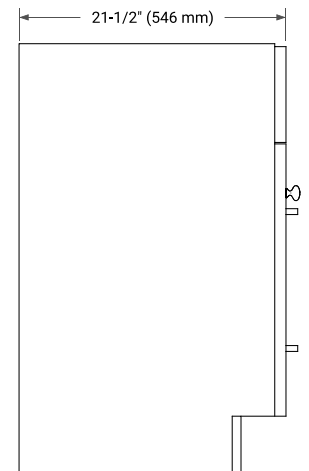

66" SINGLE SINK BASE CABINET

BASE CABINET DIMENSIONS

66" W x 21.5" D x 34.5" H

FEATURES

- Solid wood frame & plywood panels
- Dovetail drawers and joints
- Soft closing doors & drawers

HARDWARE FINISHES*

Brushed Nickel Satin Brass Matte Black Polished Chrome

PLAN VIEW

67" SINGLE RECTANGLE SINK COUNTERTOP WITH 0.75 IN. THICKNESS

OVERALL DIMENSIONS

67" W x 22" D x 0.75" H

COUNTERTOP OPTIONS

Carrara Marble

FEATURES

- Solid countertop with mitered edges & seams
- Undermount white rectangular sink
- Pre-drilled for 8" widespread faucet

INCLUDED

- Countertop
- Matching Backsplash
- Rectangle Sink

COUNTERTOP PLAN VIEW

EDGE SIDE VIEW

THREE DIMENSIONAL COUNTERTOP VIEW