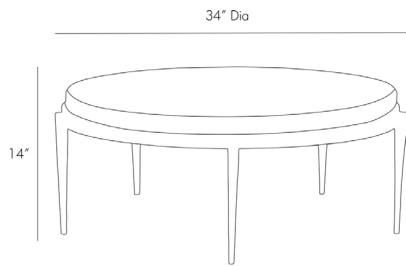

ARTERIOS

KELSIE COCKTAIL TABLE

4392

H: 14 IN, Dia: 34.00 IN

Black

We love the yin and yang on this transitional cocktail table. Hand-forged black iron legs are delicately tapered creating the perfect base for the chunky white marble top. Also available as a side table (4391). Marble may vary.

APPEARANCE

Material	Iron, Marble
Material Type	Honed
Finish	White
Finish Will Vary	true
Top Coat/Sealant	true

DIMENSIONS

Foot Print	Dia: 34.00 IN
Table Top	Top: 33.00 IN, Top: 3.5 IN

SHIPPING

Shipping Requirements	TruckShip
Product Weight	225 LBS
Gross Weight 1	35.7 LBS
Gross Weight 2	181 LBS
Shipping Box 1	H: 16 IN, L: 37 IN, W: 36 IN
Shipping Box 2	H: 38 IN, L: 38 IN, W: 7 IN