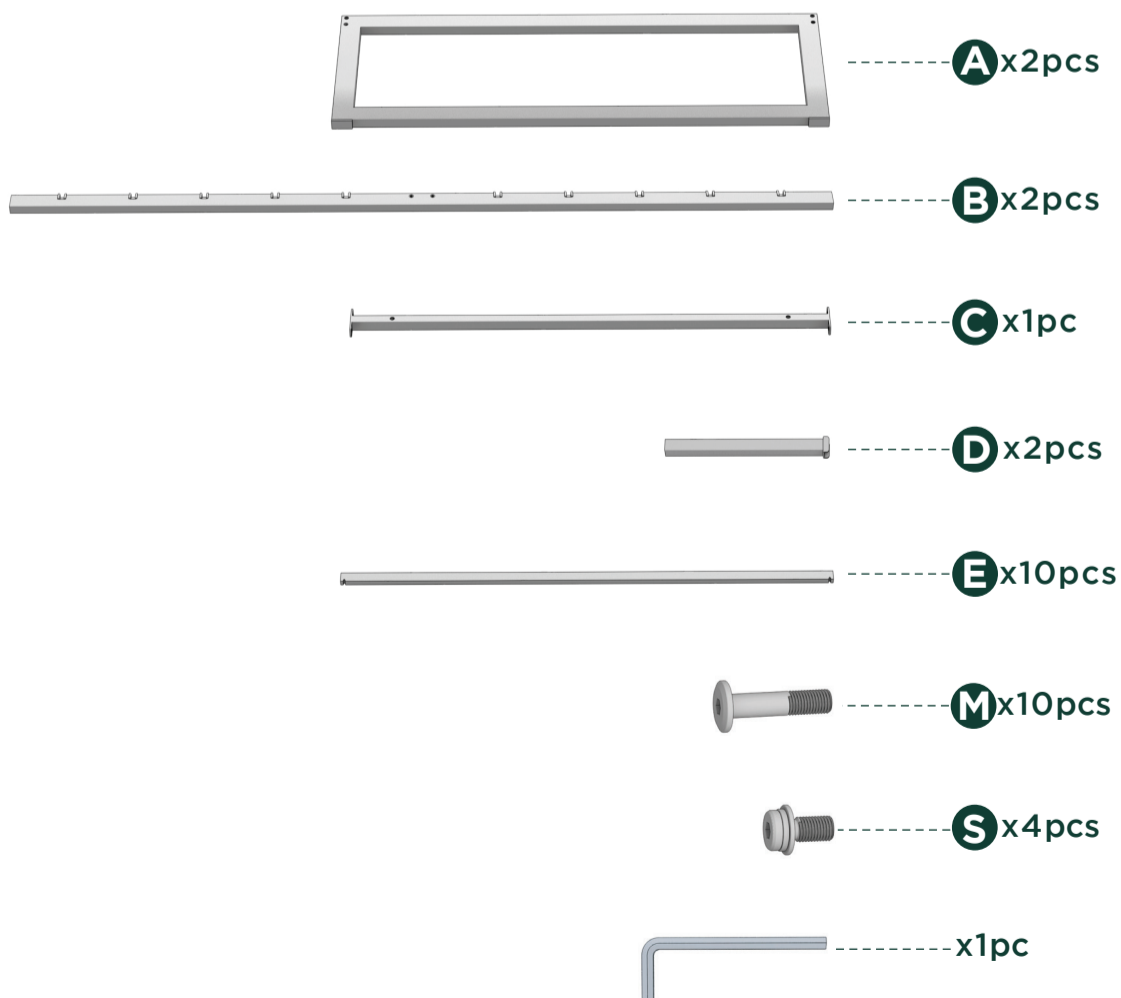

Easy as 1-2-3 Assembly Instruction

Numbers must Match for Secure Assembly

Components

Return Policy

We believe you will absolutely love your new addition to your home, but if for some reason you want to return the product, please contact us directly before you decide to return your product to the retailer. Our Customer Service organization can answer most concerns and can assist you with any questions you may have about your new product.

1

x2

2

3

4

5

6

7