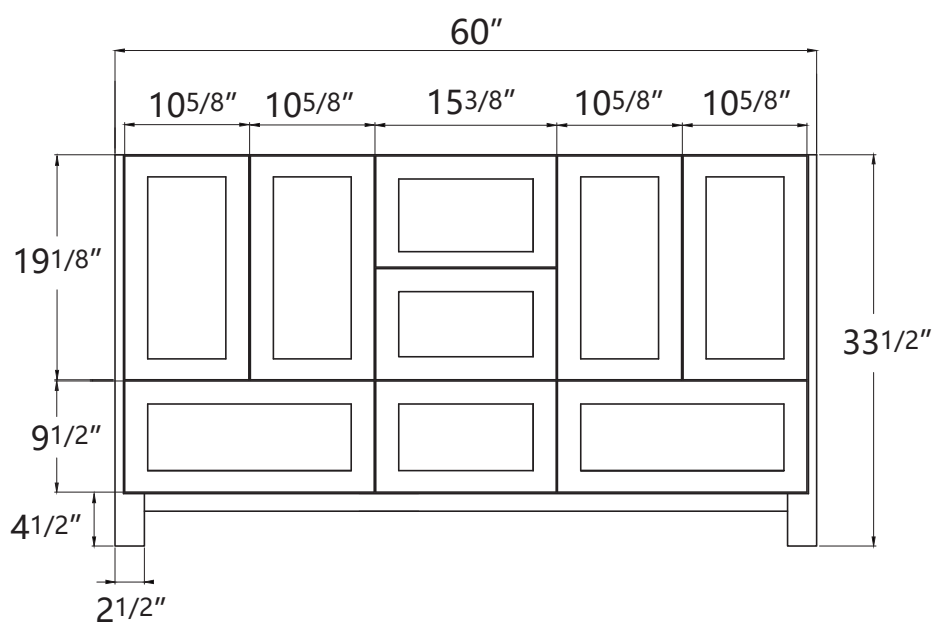

DIMENSION DETAILS

BATHROOM VANITY

PRODUCT
INSTRUCTION
VIDEO

Belize 60"

VANITY SIZE

Front View

Side View