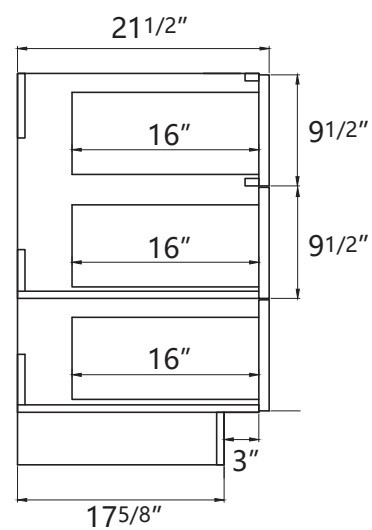

DIMENSION DETAILS

BATHROOM VANITY

PRODUCT
INSTRUCTION
VIDEO

Belize 60"

VANITY SIZE

Front View

Side View