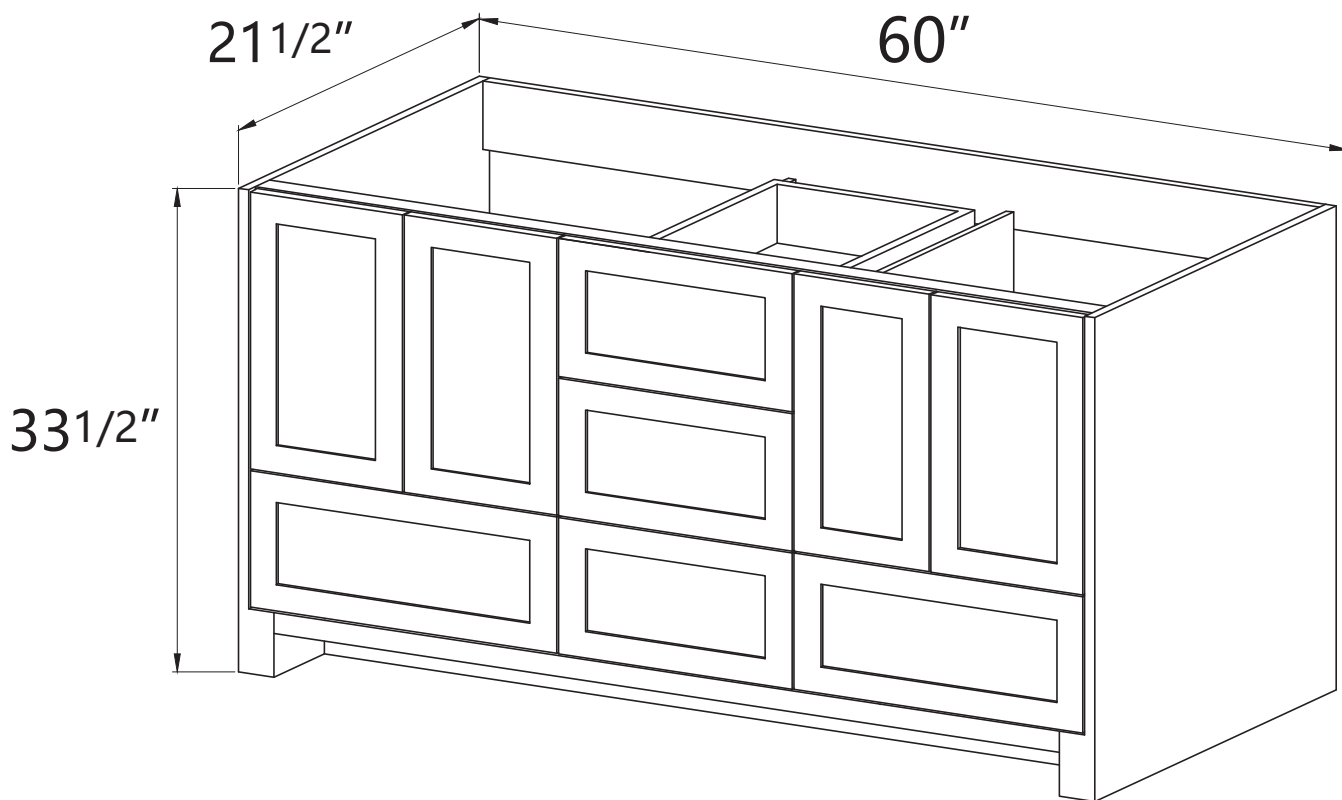

DIMENSION DETAILS

BATHROOM VANITY

PRODUCT
INSTRUCTION
VIDEO

Belize 60"

VANITY SIZE

Front View

Side View