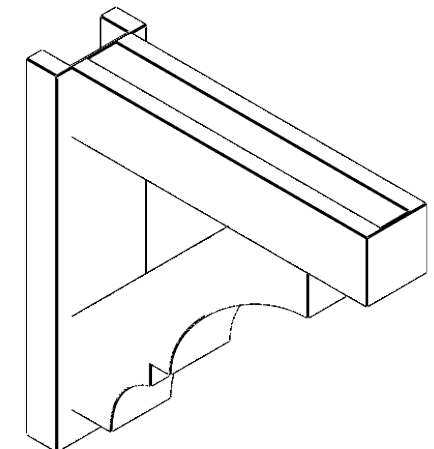

ITEM NUMBER: OUTUROC040X060X22000X22000X040X020X040BOA44RCPR

4"W TOP X 6"W BACK X 22"D X 22"H X 4"T TOP X 2"T BACK TIMBERTHANE ROUGH CEDAR BALBOA FAUX WOOD OPEN OUTLOOKER, BLOCK TOP AND BACK, 4"W CLOSED BRACE, PRIMED TAN

EKENA MILLWORK
2300 WEST MAIN ST.
CLARKSVILLE, TX 75426
TOLL FREE: 866-607-0453
WWW.EKENAMILLWORK.COM

NOTES

1. INSTALLATION TO BE COMPLETED IN ACCORDANCE WITH MANUFACTURER'S SPECIFICATIONS.
2. DRAWING MAY NOT BE TO SCALE
3. THIS DRAWING IS INTENDED FOR DESIGN AND PLANNING PURPOSES ONLY.
4. ALL INFORMATION CONTAINED HEREIN WAS CURRENT AT THE TIME OF DEVELOPMENT BUT MUST BE REVIEWED AND APPROVED BY THE PRODUCT MANUFACTURER TO BE CONSIDERED ACCURATE.
5. TIMBERTHANE ARCHITECTURAL PRODUCTS ARE MADE FROM HIGH DENSITY URETHANE AND COME FACTORY PRIMED