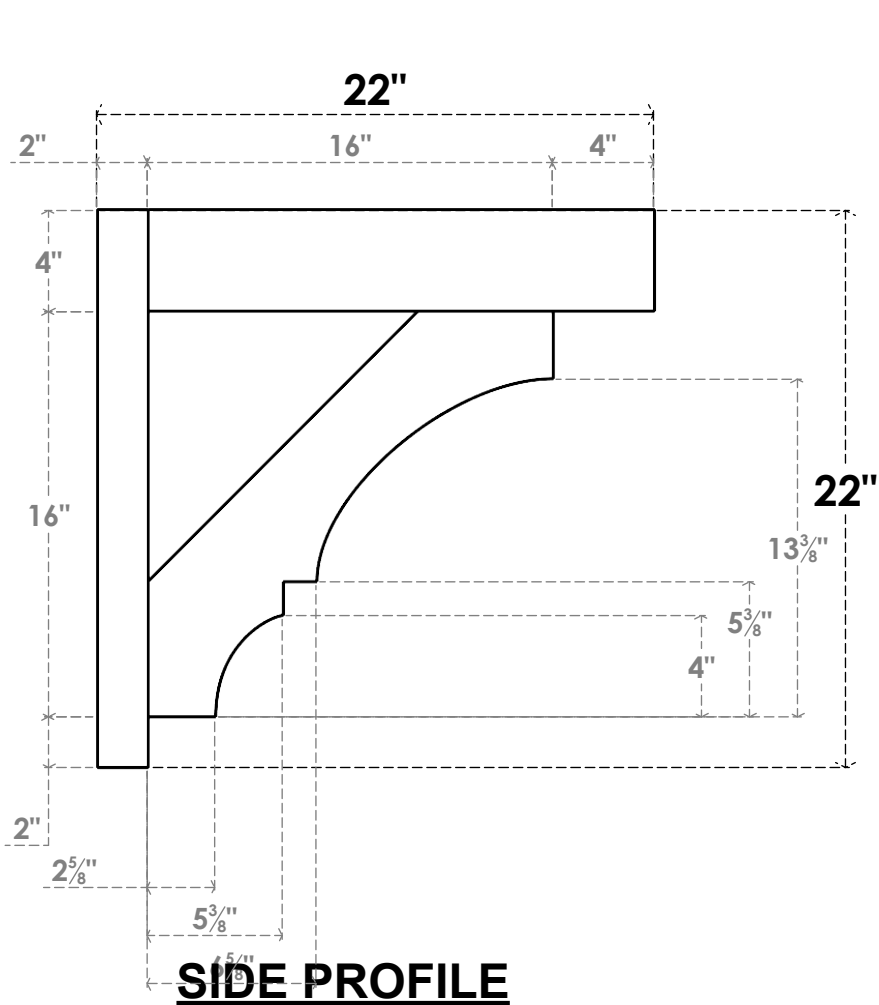

ITEM NUMBER: OUTUROC040X060X22000X22000X040X020X040BOA44RCPR

4"W TOP X 6"W BACK X 22"D X 22"H X 4"T TOP X 2"T BACK TIMBERTHANE ROUGH CEDAR BALBOA FAUX WOOD OPEN OUTLOOKER, BLOCK TOP AND BACK, 4"W CLOSED BRACE, PRIMED TAN