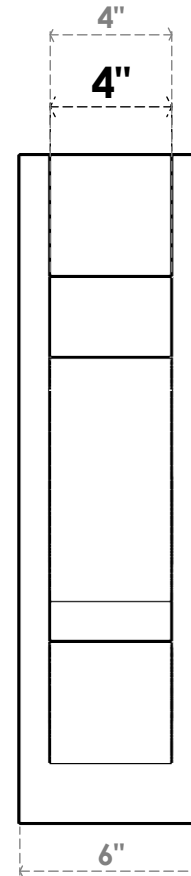

ITEM NUMBER: OUTUROC040X060X22000X22000X040X020X040BOA44RCPR

4"W TOP X 6"W BACK X 22"D X 22"H X 4"T TOP X 2"T BACK TIMBERTHANE ROUGH CEDAR BALBOA FAUX WOOD OPEN OUTLOOKER, BLOCK TOP AND BACK, 4"W CLOSED BRACE, PRIMED TAN

EKENA MILLWORK
2300 WEST MAIN ST.
CLARKSVILLE, TX 75426
TOLL FREE: 866-607-0453
WWW.EKENAMILLWORK.COM

NOTES

1. INSTALLATION TO BE COMPLETED IN ACCORDANCE WITH MANUFACTURER'S SPECIFICATIONS.
2. DRAWING MAY NOT BE TO SCALE
3. THIS DRAWING IS INTENDED FOR DESIGN AND PLANNING PURPOSES ONLY.
4. ALL INFORMATION CONTAINED HEREIN WAS CURRENT AT THE TIME OF DEVELOPMENT BUT MUST BE REVIEWED AND APPROVED BY THE PRODUCT MANUFACTURER TO BE CONSIDERED ACCURATE.
5. TIMBERTHANE ARCHITECTURAL PRODUCTS ARE MADE FROM HIGH DENSITY URETHANE AND COME FACTORY PRIMED