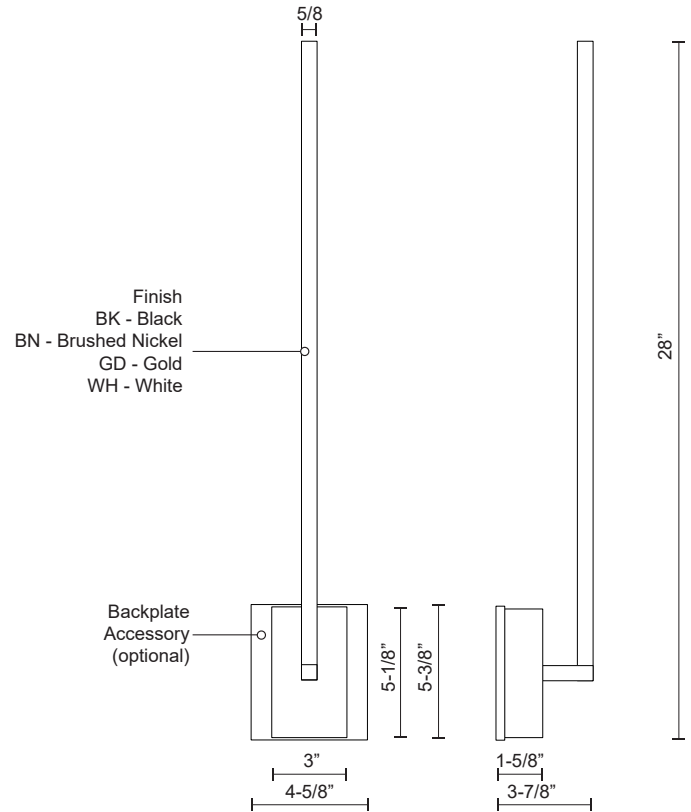

PANDORA WS25125

WALL

PROJECT

WS25125-BK
Black

WS25125-BN
Brushed Nickel

WS25125-GD
Gold

WS25125-WH
White

SPECIFICATION DETAILS

* For custom options, consult factory for details.

Fixture Dimensions	W4-5/8" x H28" x E3-7/8"
Light Source	LED with DC Driver
Wattage	20W
Total Lumens	1440lm
Delivered Lumens	BK-400lm*; BN-705lm*; GD-580lm*; WH-867lm;
Voltage	120V
Color Temperature	3000K
CRI (Ra)	90CRI
Optional Color Temps	2700K - 5000K Available, Minimum Order Quantities Apply
LED Rated Life	50,000 hours
Dimming	100% - 10%, TRIAC or ELV Dimmer (Not Included)
Diffuser Details	White Acrylic Diffuser
ADA Compliant	Yes
Compliance	Energy Star; T24-JA8; ADA;
Location	Dry
Warranty	5 Years
Illumination Direction	Fontlight Illumination
Mounting Style	All Orientation; Wall;
CEC Title 24 JA8	Yes, JA8-19
Energy Star Certified	Energy Star Compliant
Canopy Dimensions	W3" x H5-1/8" x E1-5/8"

DESCRIPTION

Square profile linear aluminum with rectangular wall mount. Inset opal polymeric diffuser. Finely textured plate or powder-coated finish. Wall emitting light with rotational adjustment.

KUZCO