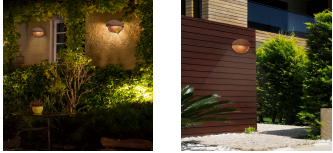

Ceramic LED ADA Dome Outdoor Wall Sconce (Closed Top)

GLAZES (GROUP 1):

Gloss White (WHT)

Lamping:

LED

Description :

ADA Dome Outdoor LED Wall Sconce (Closed Top)

Primary Shade Material :

[ADA](#), [Ceramic](#), [Made in USA](#), [Outdoor](#)

Standard LED :

12W 1,000 Initial Lumens

Dimension :

8" Dia. x 3.25" Proj.

Mounting Center :

3.5" Down

Notes :