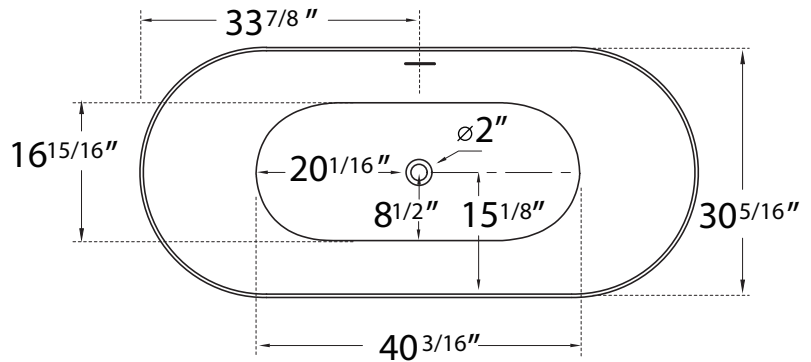

DIMENSION DETAILS

Freestanding Bathtub

PRODUCT
INSTRUCTION
VIDEO

MODEL No.GS313R

GS313R-68"

ADJUSTABLE FOOT: 6 PCS

(Side View)

(Top View)