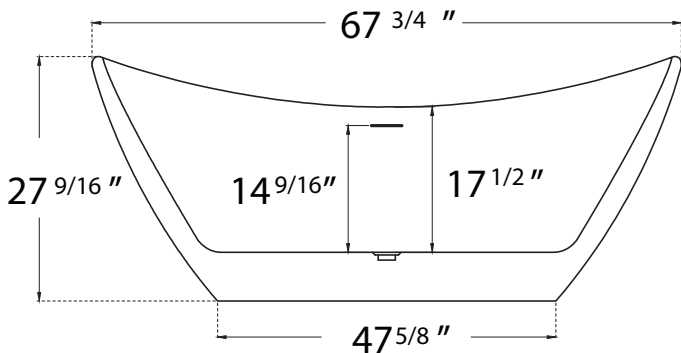

DIMENSION DETAILS

Freestanding Bathtub

PRODUCT
INSTRUCTION
VIDEO

MODEL No.GS313R

GS313R-68"

ADJUSTABLE FOOT: 6 PCS

(Side View)

(Top View)