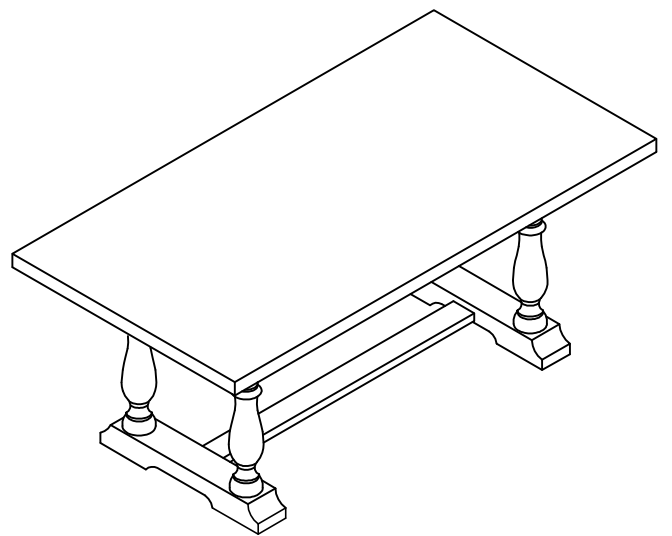

How to Assemble:

STEP 1:

STEP 2:

STEP 3:

STEP 4:

ASSEMBLY COMPLETED!