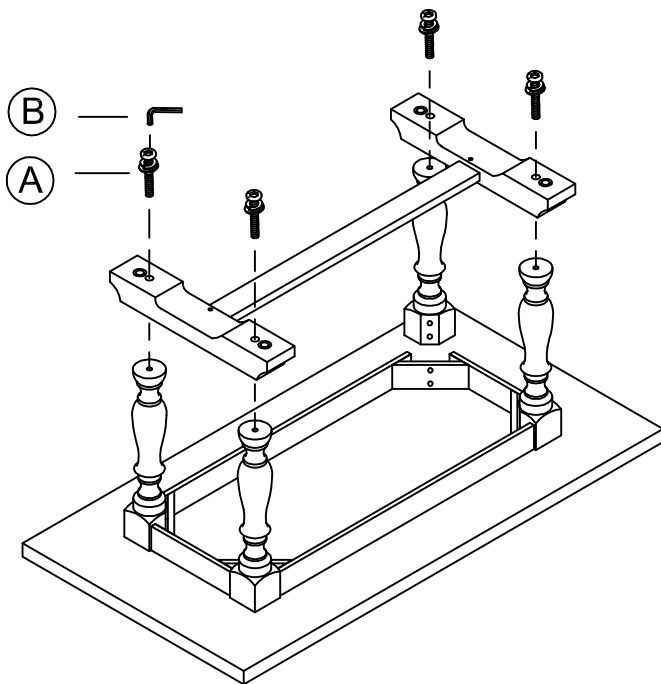

*** Do not fully tighten screws until fully assembled ***

COMPONENT PARTS		
DECERPTION	PART NAME	Q'TY(PCS)
①	MARBLE TOP 	1
②	LEG 	4
③	BASE 	2
④	BOTTOM RAIL 	1

HARDWARE REQUIRED:

- Ⓐ  BOLT Ø5/16*3" - 12PCS
- Ⓑ  ALLEN KEY 5MM - 1PC
- Ⓒ  SCREW # 8 *1-1/2" - 2PCS

How to Assemble:

STEP 1:

STEP 2:

STEP 3:

STEP 4:

ASSEMBLY COMPLETED!