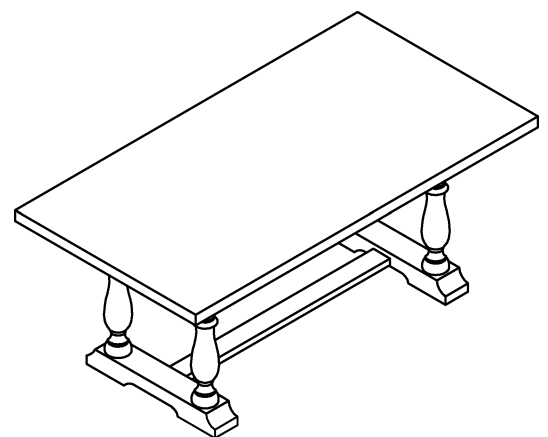

Thank you for purchasing this quality product. Be sure to check all packing material carefully for small parts which may have come loose inside the carton during shipment. Separate, identify and count all parts and metal hardware. Compare with parts list to be sure all parts are present. If any part(s) are missing or damaged, please contact your local furniture dealer.

*** Do not fully tighten screws until fully assembled ***

COMPONENT PARTS		
DECERPTION	PART NAME	Q'TY(PCS)
①	MARBLE TOP 	1
②	LEG 	4
③	BASE 	2
④	BOTTOM RAIL 	1

HARDWARE REQUIRED:

- Ⓐ  BOLT Ø5/16*3" - 12PCS
- Ⓑ  ALLEN KEY 5MM - 1PC
- Ⓒ  SCREW # 8 *1-1/2" - 2PCS