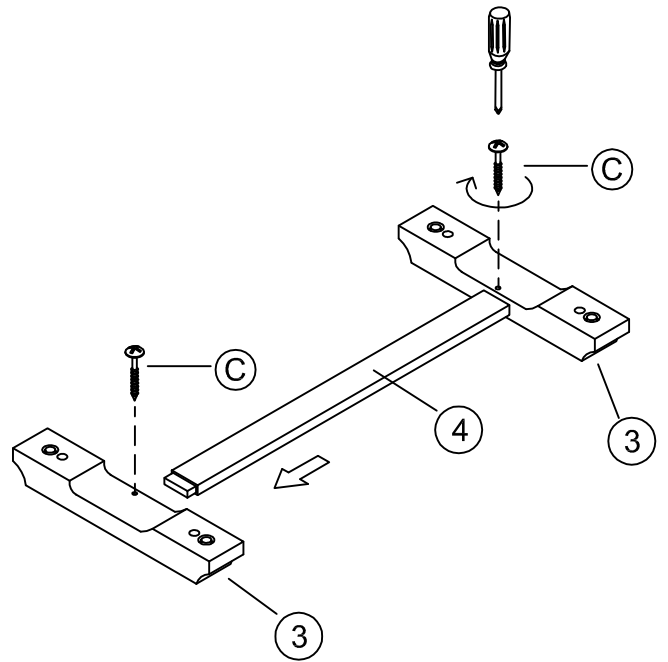

How to Assemble:

STEP 1:

STEP 2:

STEP 3:

STEP 4:

ASSEMBLY COMPLETED!