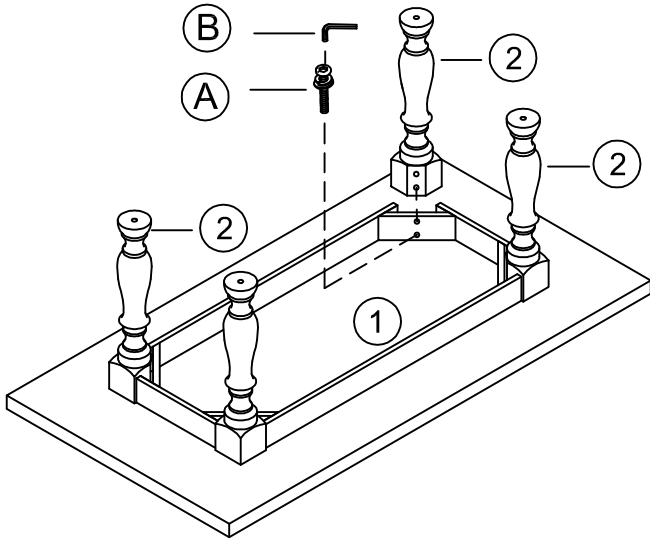

How to Assemble:

STEP 1: