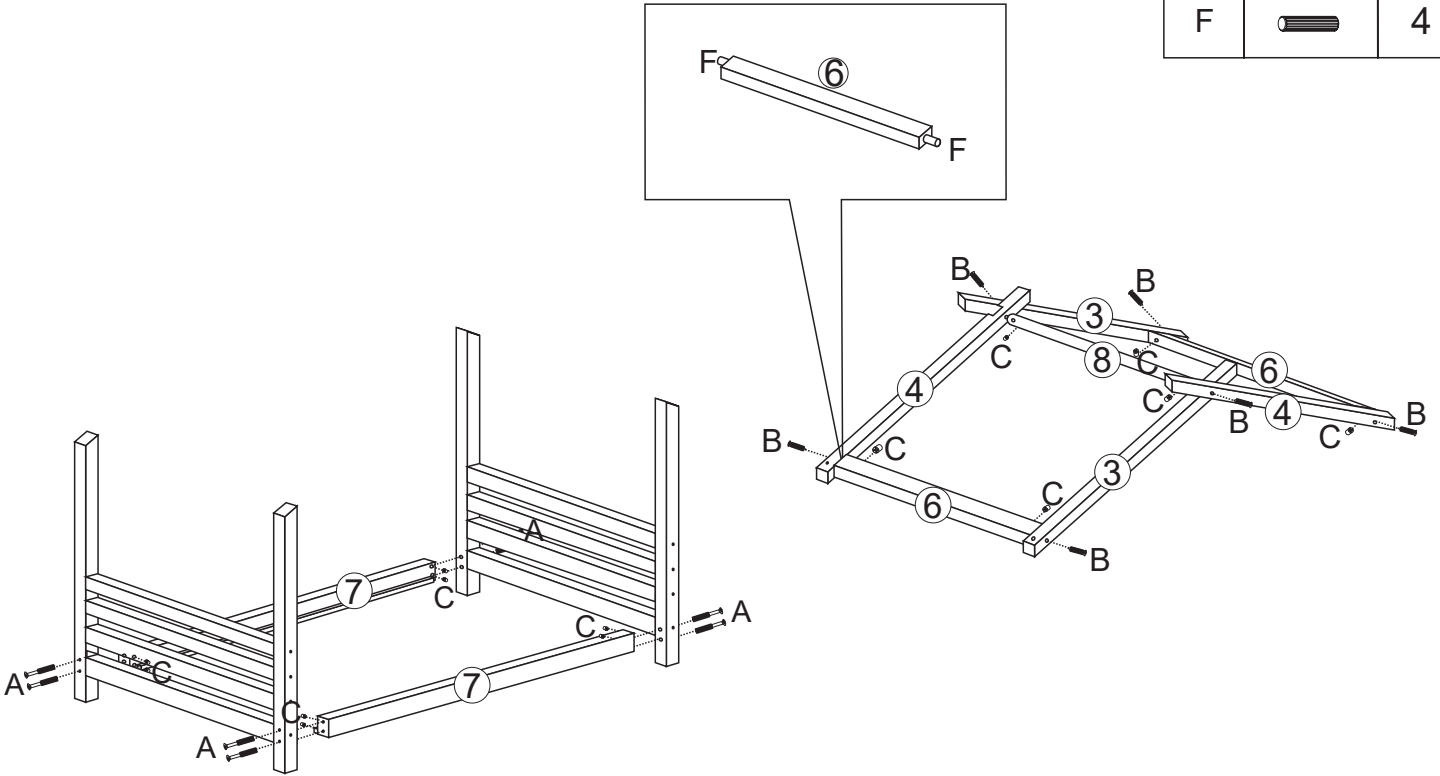

A	Φ6×80	8
C		8

B	Φ6×65	6
C		6
F		4