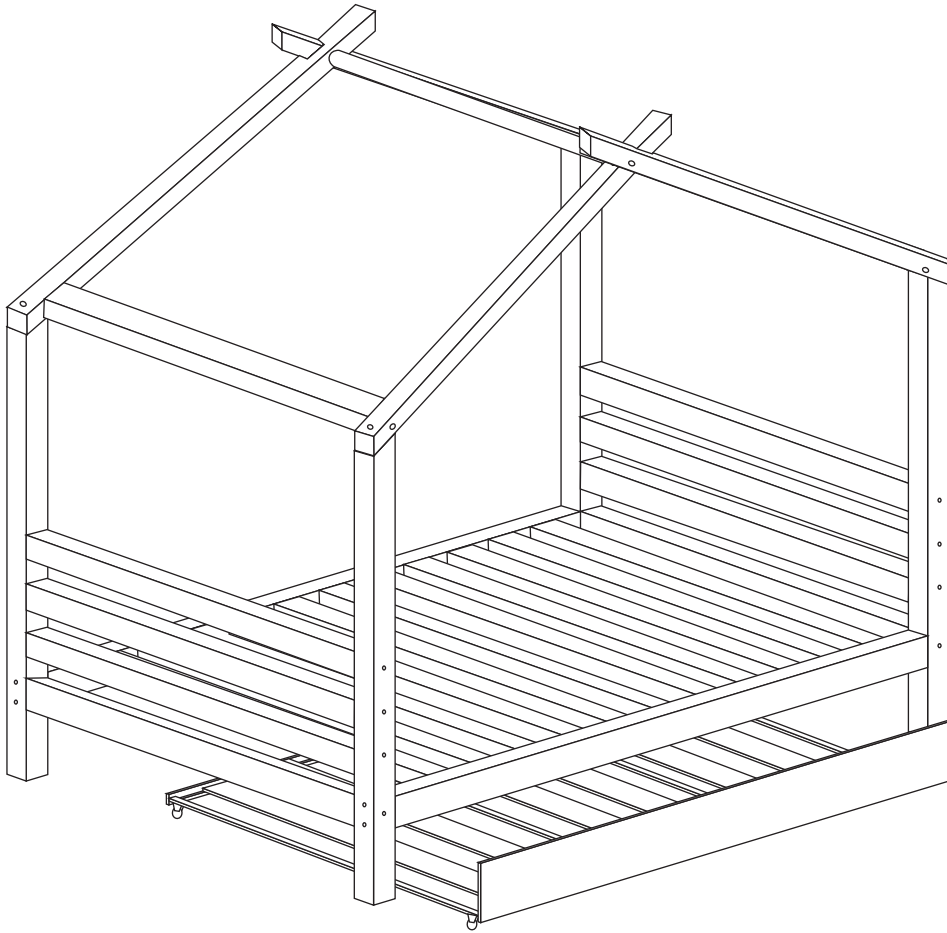

## SAFETY WARNINGS

1. Follow the information on the warning appearing on the upper bunk end structure and on the carton. Do not remove warning label from bed.
2. Always use the recommended size mattress or mattress support, or both, to help prevent the likelihood of entrapment or falls.
3. Surface of mattress must be at least 5 inches below the upper edge of the guardrails.
4. Do not allow children under 6 years of age to use the upper bunk.
5. Prohibit more than one person on upper bunk.
6. Periodically check and ensure that the guardrail, ladder, and other components are in their proper position, free from damage, and that all connectors are tight.
7. Do not allow horseplay on or under the bed and prohibit jumping on the bed.
8. Always use the ladder for entering and leaving the upper bunk.
9. Do not use any substitute parts. Contact manufacturer or dealer for replacement parts.
10. Use of a night light may provide added safety precaution for a child using the upper bunk.
11. If the bunk bed will be placed next to a wall, the guardrail that runs the full length of the bed should be placed against the wall to prevent entrapment between the bed and the wall.
12. Always use guardrails on both long sides of the upper bunk.
13. The use of water or sleep flotation mattress is prohibited.
14. Keep these instructions for future reference.
15. Strangulation Hazard- Never attach or hang items to any part of the bunk bed that are not designed for use with the bed: for example, but not limited to, hooks, belts, and jump ropes.
16. Only use for mattress 6 inch.

# SKU:JYB603233AAW-B

①X2pcs 	②X2pcs 	③X2pcs 	④X2pcs 	⑤X2pcs 
⑥X8pcs 	⑦X2pcs 	⑧X1pc 	⑨X16pcs 	⑩X1pc 
⑪X1pc 	⑫X4pcs 			

Ax8pcs  Φ6×80	Bx30pcs +2  Φ6×65	Cx38pcs +2 	Dx32pcs +2  Φ4×25	Ex4pcs  Φ6×50
Fx32pcs +2 	Gx8pcs 	Hx16pcs +1  Φ4×20	I x1 	