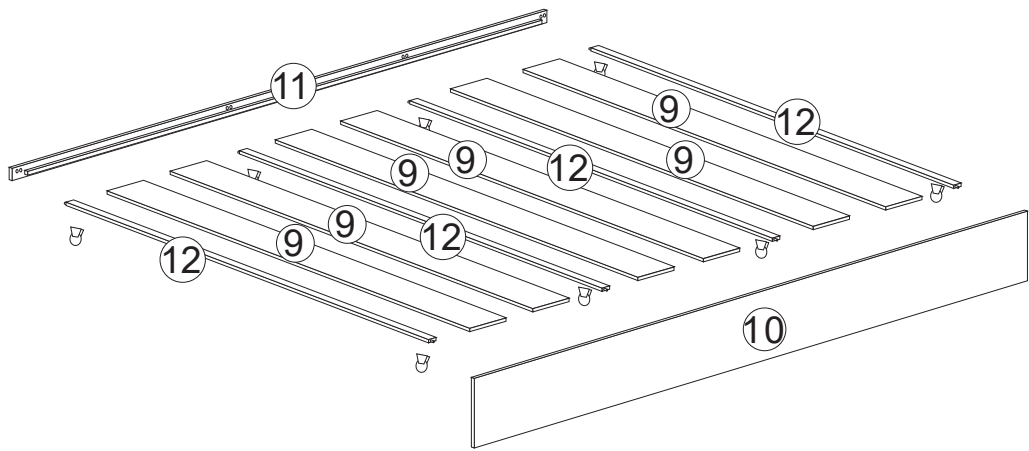

# ASSEMBLY INSTRUCTIONS

## SAFETY WARNINGS

1. Follow the information on the warning appearing on the upper bunk end structure and on the carton. Do not remove warning label from bed.
2. Always use the recommended size mattress or mattress support, or both, to help prevent the likelihood of entrapment or falls.
3. Surface of mattress must be at least 5 inches below the upper edge of the guardrails.
4. Do not allow children under 6 years of age to use the upper bunk.
5. Prohibit more than one person on upper bunk.
6. Periodically check and ensure that the guardrail, ladder, and other components are in their proper position, free from damage, and that all connectors are tight.
7. Do not allow horseplay on or under the bed and prohibit jumping on the bed.
8. Always use the ladder for entering and leaving the upper bunk.
9. Do not use any substitute parts. Contact manufacturer or dealer for replacement parts.
10. Use of a night light may provide added safety precaution for a child using the upper bunk.
11. If the bunk bed will be placed next to a wall, the guardrail that runs the full length of the bed should be placed against the wall to prevent entrapment between the bed and the wall.
12. Always use guardrails on both long sides of the upper bunk.
13. The use of water or sleep flotation mattress is prohibited.
14. Keep these instructions for future reference.
15. Strangulation Hazard- Never attach or hang items to any part of the bunk bed that are not designed for use with the bed: for example, but not limited to, hooks, belts, and jump ropes.
16. Only use for mattress 6 inch.

# SKU:JYB603233AAW-B

①X2pcs 	②X2pcs 	③X2pcs 	④X2pcs 	⑤X2pcs 
⑥X8pcs 	⑦X2pcs 	⑧X1pc 	⑨X16pcs 	⑩X1pc 
⑪X1pc 	⑫X4pcs 			

Ax8pcs  Φ6×80	Bx30pcs +2  Φ6×65	Cx38pcs +2 	Dx32pcs +2  Φ4×25	Ex4pcs  Φ6×50
Fx32pcs +2 	Gx8pcs 	Hx16pcs +1  Φ4×20	I x1 	