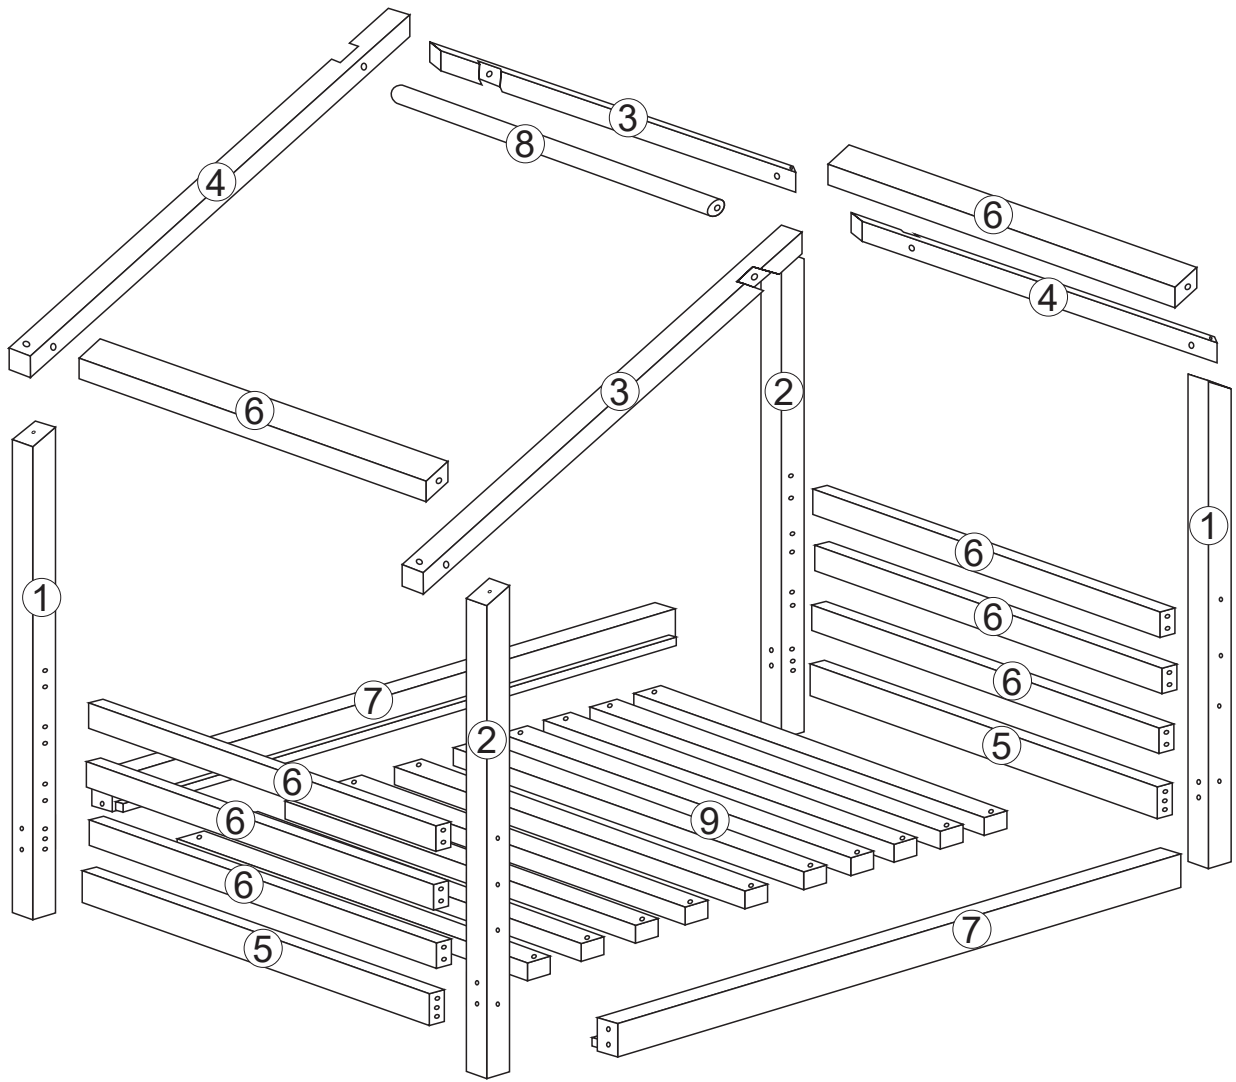

## SAFETY WARNINGS

1. Follow the information on the warning appearing on the upper bunk end structure and on the carton. Do not remove warning label from bed.
2. Always use the recommended size mattress or mattress support, or both, to help prevent the likelihood of entrapment or falls.
3. Surface of mattress must be at least 5 inches below the upper edge of the guardrails.
4. Do not allow children under 6 years of age to use the upper bunk.
5. Prohibit more than one person on upper bunk.
6. Periodically check and ensure that the guardrail, ladder, and other components are in their proper position, free from damage, and that all connectors are tight.
7. Do not allow horseplay on or under the bed and prohibit jumping on the bed.
8. Always use the ladder for entering and leaving the upper bunk.
9. Do not use any substitute parts. Contact manufacturer or dealer for replacement parts.
10. Use of a night light may provide added safety precaution for a child using the upper bunk.
11. If the bunk bed will be placed next to a wall, the guardrail that runs the full length of the bed should be placed against the wall to prevent entrapment between the bed and the wall.
12. Always use guardrails on both long sides of the upper bunk.
13. The use of water or sleep flotation mattress is prohibited.
14. Keep these instructions for future reference.
15. Strangulation Hazard- Never attach or hang items to any part of the bunk bed that are not designed for use with the bed: for example, but not limited to, hooks, belts, and jump ropes.
16. Only use for mattress 6 inch.

# SKU:JYB603233AAW-B

①X2pcs 	②X2pcs 	③X2pcs 	④X2pcs 	⑤X2pcs 
⑥X8pcs 	⑦X2pcs 	⑧X1pc 	⑨X16pcs 	⑩X1pc 
⑪X1pc 	⑫X4pcs 			

Ax8pcs  Φ6×80	Bx30pcs +2  Φ6×65	Cx38pcs +2 	Dx32pcs +2  Φ4×25	Ex4pcs  Φ6×50
Fx32pcs +2 	Gx8pcs 	Hx16pcs +1  Φ4×20	I x1 	