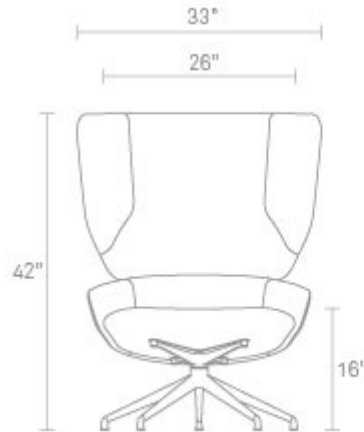

Heads Up Swivel Lounge Chair

Is it a chair? Or is it a time enhancing high-backed fortress of solitude? Designed to cocoon and cradle, Heads Up has a commanding presence and sheltering upholstered contours. Comfort mode is always in full effect. Also available with wood leg base. Pairs well with Note Tall Side Table.

MAHARAM
MODE IN
MACHINE

MAHARAM
MESSENGER
IN
EVERGLADE

GABRO
LIGHT GREY

Product Details

- Tight upholstered seat and high shaped back
- Aluminum swivel base
- Maharam Mode in Machine: 80% Post-Consumer Recycled Polyester / 20% Polyester | 100,000 Double Rubs
- Maharam Messenger in Everglade: 78% Post-Industrial Recycled Polyester / 15% Polyester / 7% Nylon | 100,000 Double Rubs
- Maharam upholstery fabrics are Green Guard and Green Guard Gold certified to meet the standards for low chemical emissions and VOCs, contributing to healthy indoor air
- Gabro Light Grey: 70% Wool / 20% Polyester / 5% Nylon / 5% Acrylic | 100,000 Double Rubs
- BIFMA rated
- Ships fully assembled