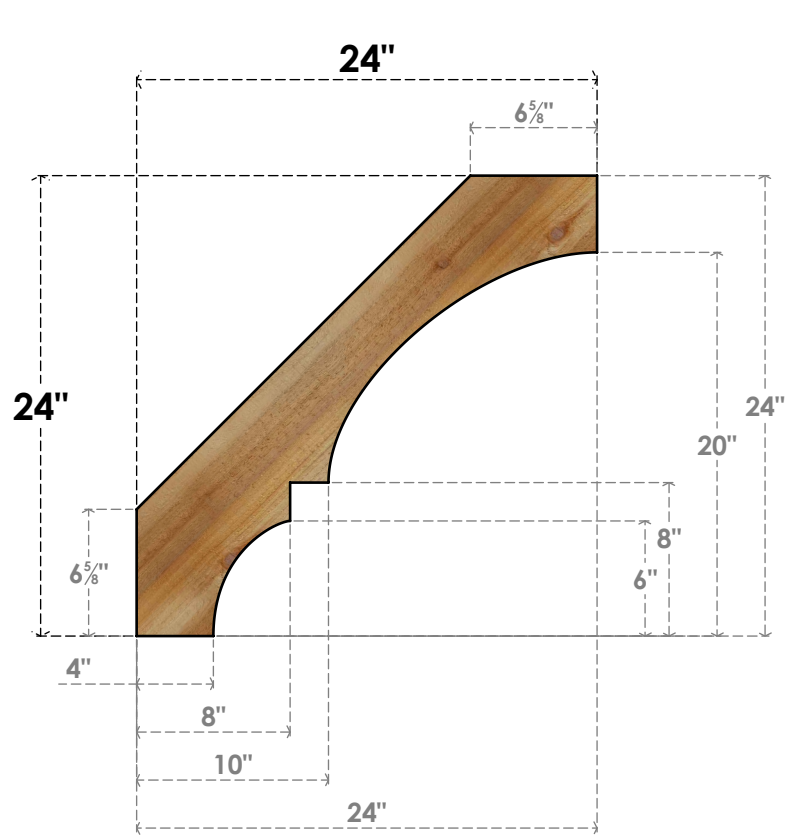

BRC04X24X24BOA00RWR

4"W X 24"D X 24"H BALBOA ROUGH SAWN BRACE, WESTERN RED CEDAR

SIDE

FRONT

EKENA MILLWORK
 2300 WEST MAIN ST.
 CLARKSVILLE, TX 75426
 TOLL FREE: 866-607-0453
 WWW.EKENAMILLWORK.COM

NOTES

1. INSTALLATION TO BE COMPLETED IN ACCORDANCE WITH MANUFACTURER'S SPECIFICATIONS.
2. DRAWING MAY NOT BE TO SCALE
3. THIS DRAWING IS INTENDED FOR DESIGN AND PLANNING PURPOSES ONLY.
4. ALL INFORMATION CONTAINED HEREIN WAS CURRENT AT THE TIME OF DEVELOPMENT BUT MUST BE REVIEWED AND APPROVED BY THE PRODUCT MANUFACTURER TO BE CONSIDERED ACCURATE.
5. PRODUCTS ARE NOT KILN DRIED. THIS ITEM IS UNIQUE AND WILL CONTAIN THE NATURAL VARIATIONS THAT THE WOOD SPECIES OFFERS. THIS MAY RESULT IN VARIATIONS UP TO 1/4"