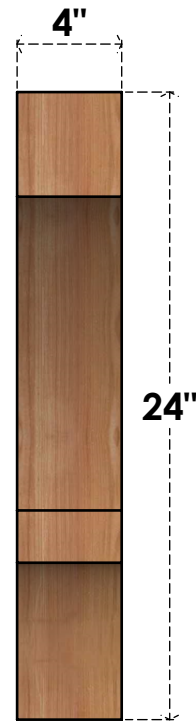

BRC04X24X24BOA00RWR

4"W X 24"D X 24"H BALBOA ROUGH SAWN BRACE, WESTERN RED CEDAR

SIDE

FRONT

EKENA MILLWORK
 2300 WEST MAIN ST.
 CLARKSVILLE, TX 75426
 TOLL FREE: 866-607-0453
 WWW.EKENAMILLWORK.COM

NOTES

1. INSTALLATION TO BE COMPLETED IN ACCORDANCE WITH MANUFACTURER'S SPECIFICATIONS.
2. DRAWING MAY NOT BE TO SCALE
3. THIS DRAWING IS INTENDED FOR DESIGN AND PLANNING PURPOSES ONLY.
4. ALL INFORMATION CONTAINED HEREIN WAS CURRENT AT THE TIME OF DEVELOPMENT BUT MUST BE REVIEWED AND APPROVED BY THE PRODUCT MANUFACTURER TO BE CONSIDERED ACCURATE.
5. PRODUCTS ARE NOT KILN DRIED. THIS ITEM IS UNIQUE AND WILL CONTAIN THE NATURAL VARIATIONS THAT THE WOOD SPECIES OFFERS. THIS MAY RESULT IN VARIATIONS UP TO 1/4"