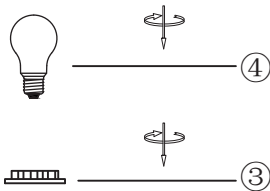

edishinē

Table Lamp

[Instruction Manual]

Please pay attention to the warning signs
Read the instructions with caution before operating
and keep it properly

V50612

CAUTION

1. Before assembly, place all parts out on a clean flat surface and inspect each part for defects that may have occurred during shipping.
2. Inspect wire insulation for any cuts, abrasions or exposed copper that may have resulted during shipping. If there are any defects in the wire, DO NOT continue to assemble. Please send an email to our Customer Service immediately.
3. Consult a qualified electrician if you have any electrical questions.
4. Never drape clothes over the lamp.
5. To reduce the likelihood of tipping over, we recommend don't place the lamp at the edge of table and keep children and pets away.
6. To prevent children from suffocating and choking, keep them away from packing materials.
7. Please keep this manual and hand it over when you transfer the product.

IMPORTANT SAFETY INSTRUCTIONS

This portable lamp has a polarized plug (one blade is wider than the other) as a safety feature to reduce the risk of electric shock. This plug will fit in a polarized outlet only one way. If the plug does not fit fully in the outlet, reverse the plug. If it still does not fit, contact a qualified electrician.

Never use with an extension cord unless the plug can be fully inserted. Do not alter the plug.

Packing List:

Part	Description	Quantity
A	Lamp Shade	1
B	Socket Ring	1
C	Table Lamp	1
D	Instruction Manual	1

1. Remove the socket ring by twisting it upwards from the lamp cup (①).
2. Place the shade (②) on socket then screw on the socket ring (③) to fix the shade.
3. Screw the Bulb(④) (Not Included) clockwise onto socket until tight.