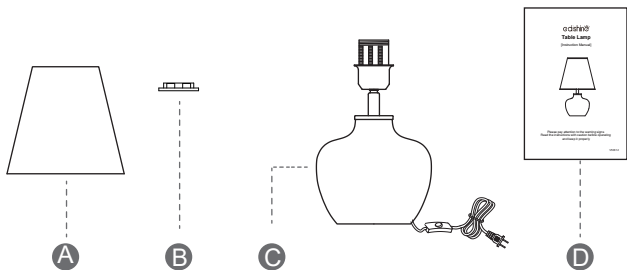

Packing List:

Part	Description	Quantity
A	Lamp Shade	1
B	Socket Ring	1
C	Table Lamp	1
D	Instruction Manual	1