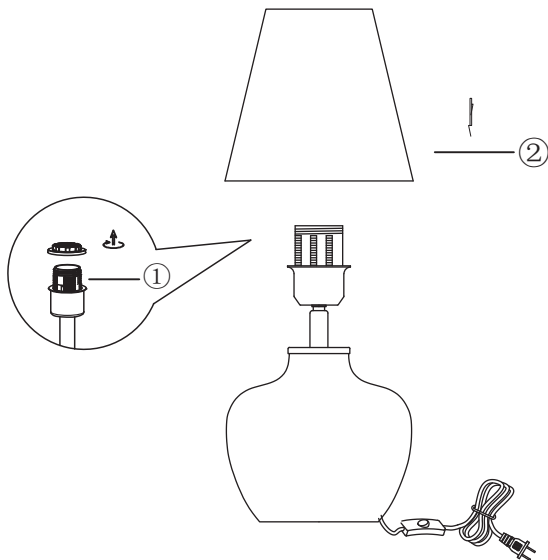

edishinē

Table Lamp

[Instruction Manual]

Please pay attention to the warning signs
Read the instructions with caution before operating
and keep it properly

V50612

CAUTION

1. Before assembly, place all parts out on a clean flat surface and inspect each part for defects that may have occurred during shipping.
2. Inspect wire insulation for any cuts, abrasions or exposed copper that may have resulted during shipping. If there are any defects in the wire, DO NOT continue to assemble. Please send an email to our Customer Service immediately.
3. Consult a qualified electrician if you have any electrical questions.
4. Never drape clothes over the lamp.
5. To reduce the likelihood of tipping over, we recommend don't place the lamp at the edge of table and keep children and pets away.
6. To prevent children from suffocating and choking, keep them away from packing materials.
7. Please keep this manual and hand it over when you transfer the product.

IMPORTANT SAFETY INSTRUCTIONS

This portable lamp has a polarized plug (one blade is wider than the other) as a safety feature to reduce the risk of electric shock. This plug will fit in a polarized outlet only one way. If the plug does not fit fully in the outlet, reverse the plug. If it still does not fit, contact a qualified electrician.

Never use with an extension cord unless the plug can be fully inserted. Do not alter the plug.

Packing List:

Part	Description	Quantity
A	Lamp Shade	1
B	Socket Ring	1
C	Table Lamp	1
D	Instruction Manual	1

1. Remove the socket ring by twisting it upwards from the lamp cup (①).
2. Place the shade (②) on socket then screw on the socket ring (③) to fix the shade.
3. Screw the Bulb(④) (Not Included) clockwise onto socket until tight.