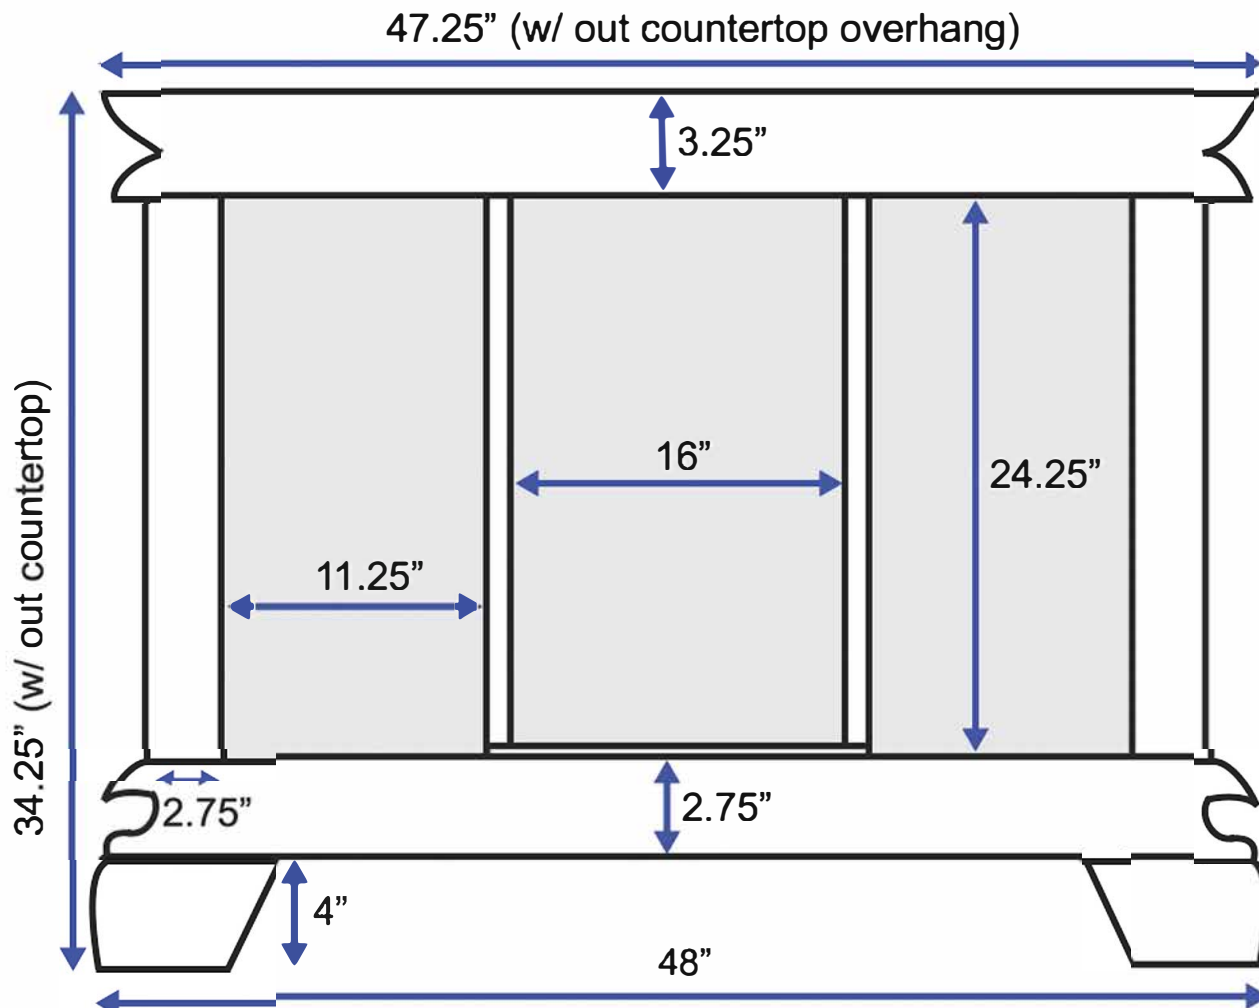

48-inch Bath Vanity (Back View)

All measurements are approximate and rounded to the nearest quarter inch.
Please allow for a slight margin of error.