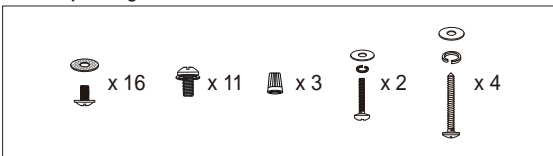

## DIMENSIONS

7. Light cover

8. Blades connector

9. Blades

Remote control unit

Blade balancing kit

Screw package

Instructions manual

• Note: The Illustrations in this manual are for explanation purposes only and may differ from the actual unit. It is subjected to change without prior notice for further improvements.