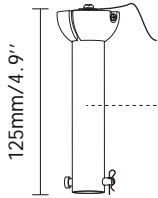

## DIMENSIONS

# PACKAGE LIST

Unpack your fan and check the contents. You should have the following:

1. Bracket

2. Canopy

3. Down rod

4. Coupling cover

5. Body/motor

6. Light kit

7. Light cover

8. Blades connector

9. Blades

Remote control unit

Blade balancing kit

Screw package

Instructions manual

• Note: The Illustrations in this manual are for explanation purposes only and may differ from the actual unit. It is subjected to change without prior notice for further improvements.